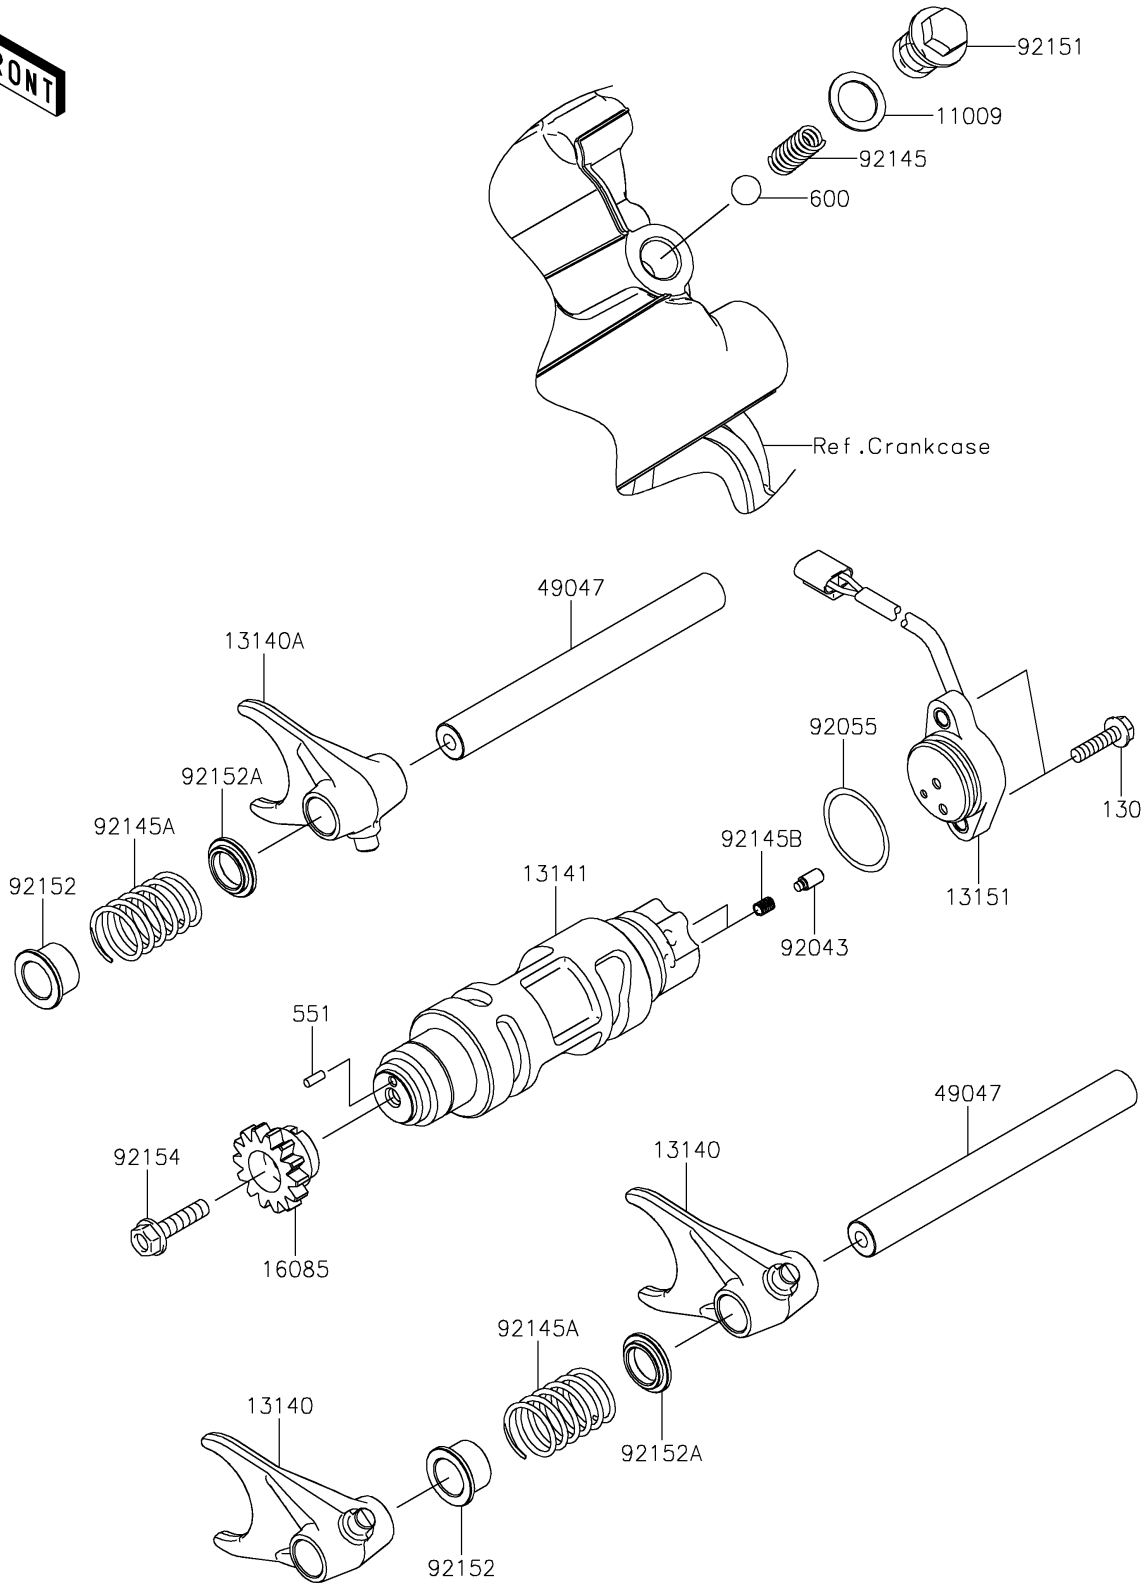

2025 TERYX4™ S CAMO

PARTS DIAGRAM

Gear Change Drum/Shift Fork(s)

E1362

2025 TERYX4™ S CAMO

PARTS LIST

Gear Change Drum/Shift Fork(s)

ITEM NAME

PART NUMBER

QUANTITY
