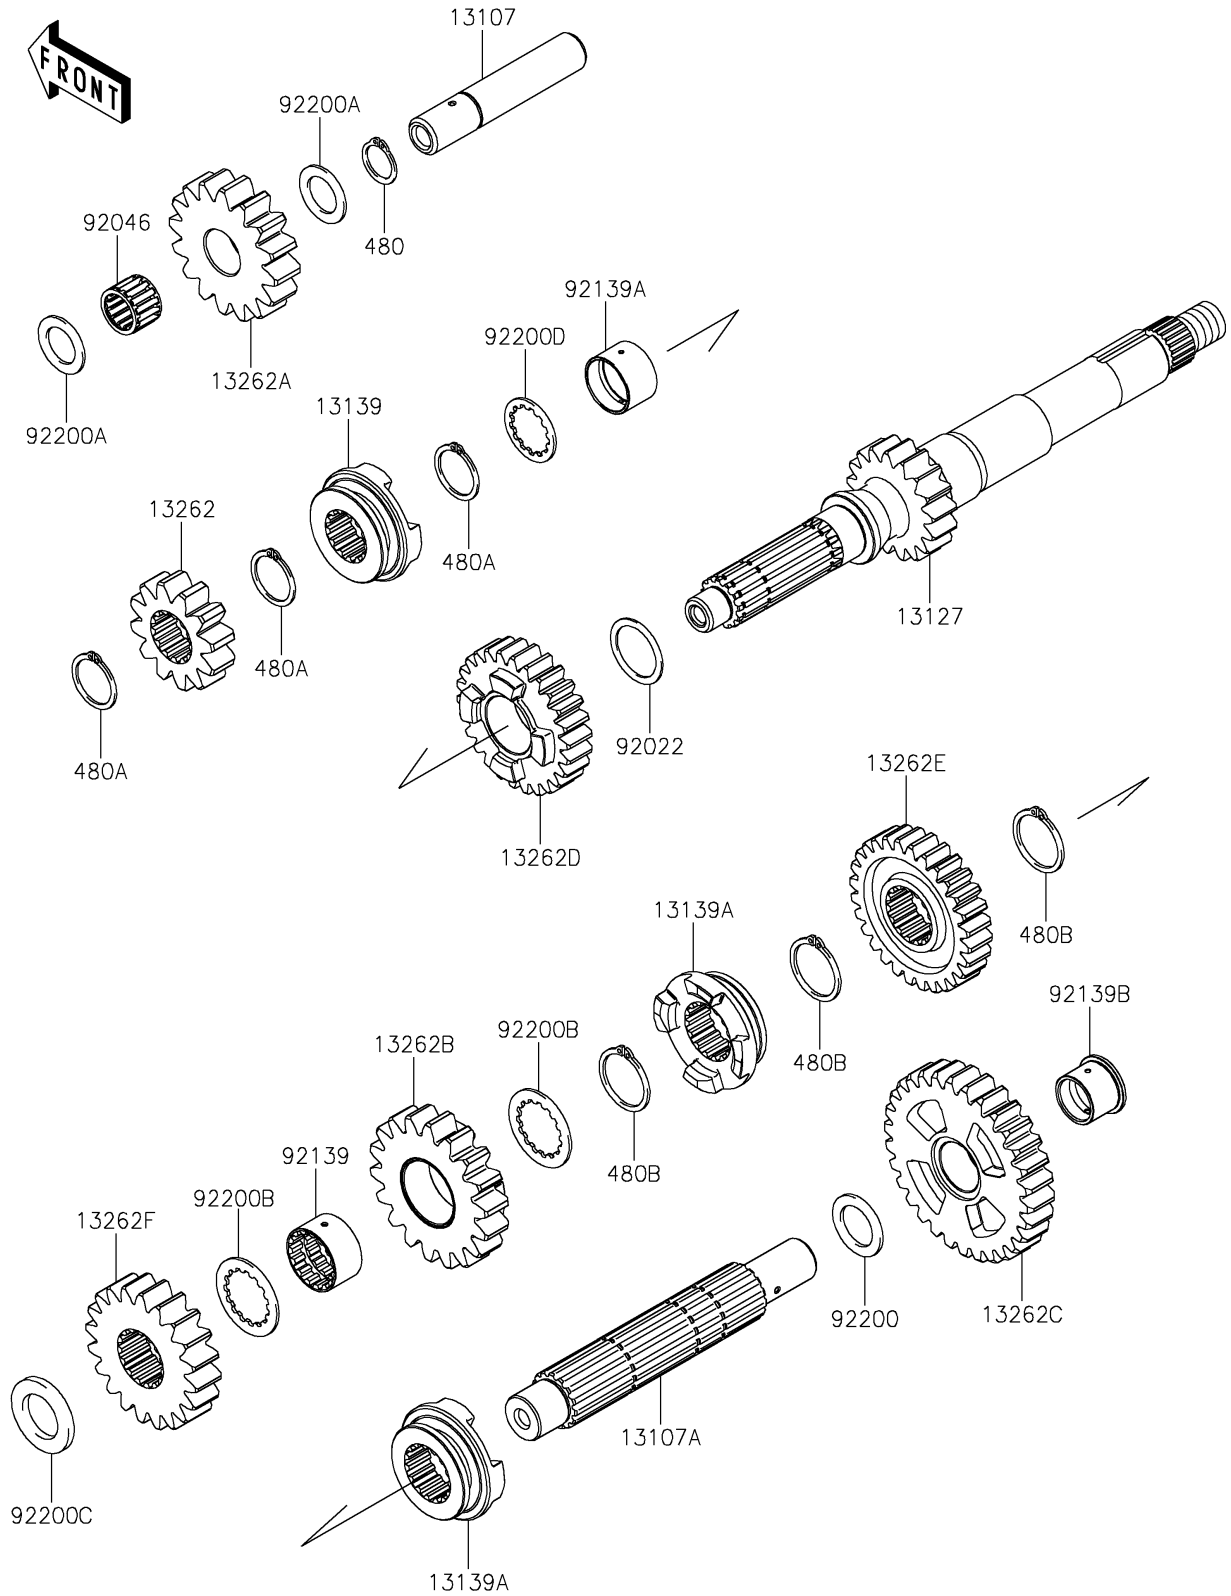

2025 TERYX4™ S CAMO

PARTS DIAGRAM

Transmission

E1361

2025 TERYX4™ S CAMO

PARTS LIST

Transmission

ITEM NAME

PART NUMBER

QUANTITY
