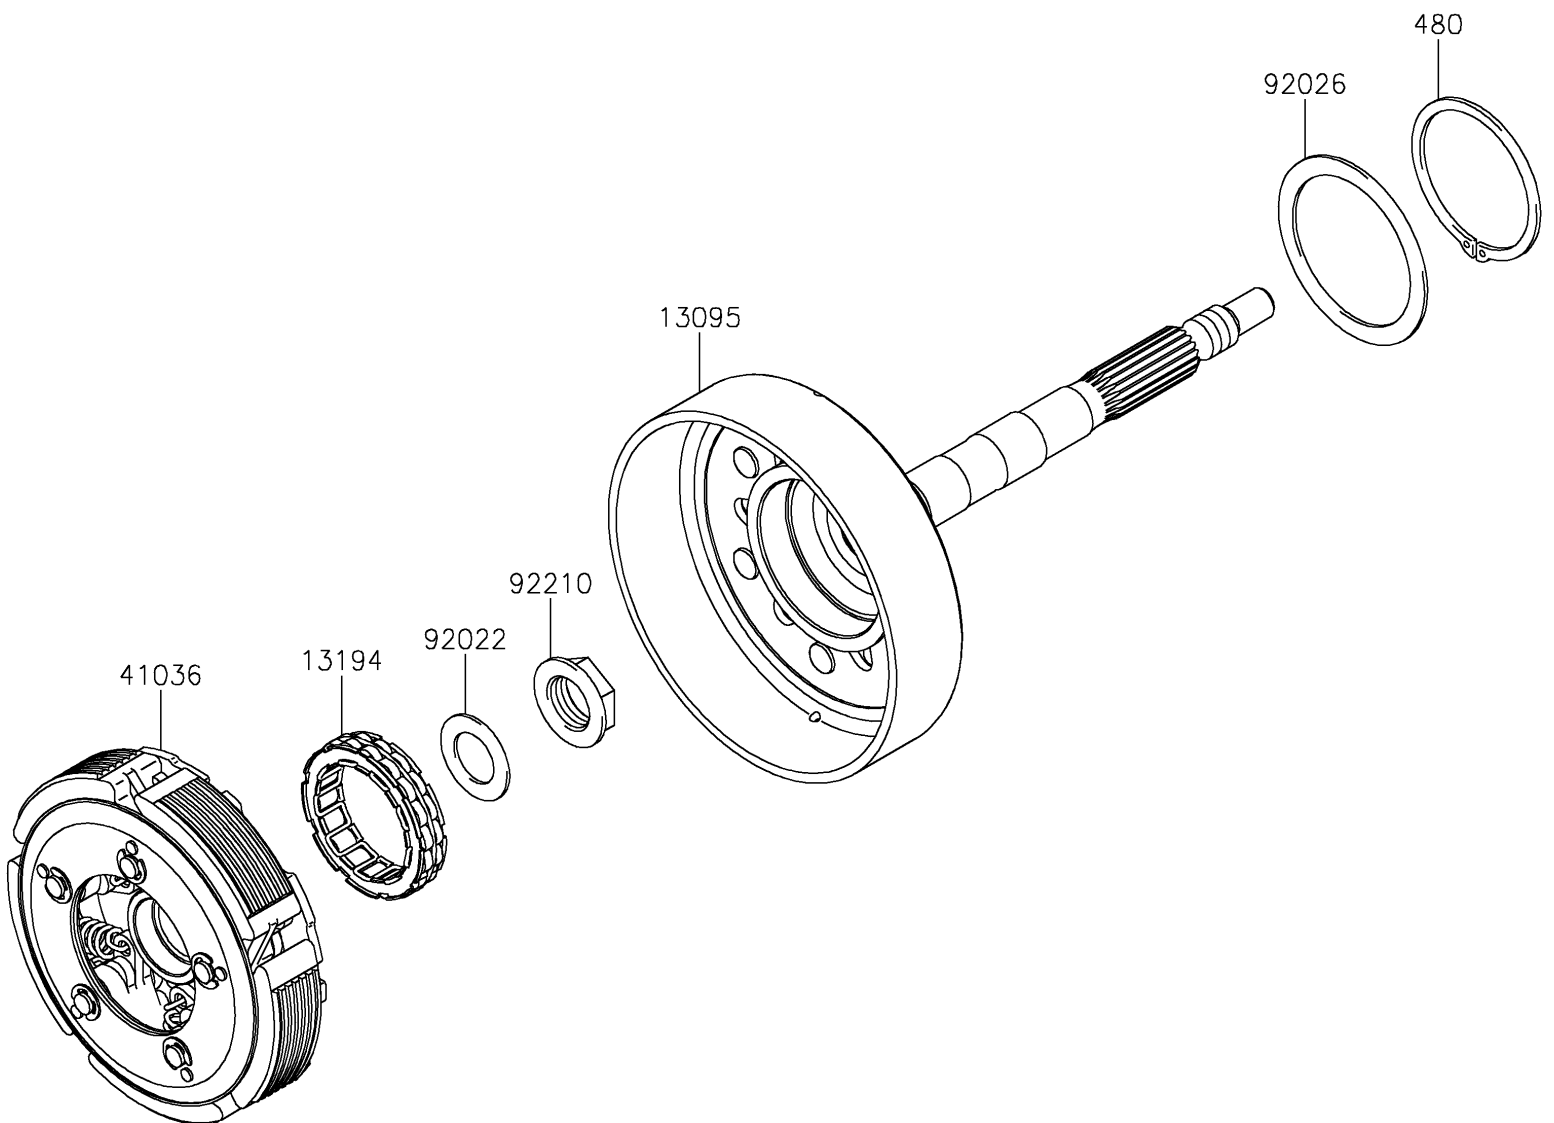

2025 TERYX4™ S CAMO

PARTS DIAGRAM

Clutch

E1350

2025 TERYX4™ S CAMO

PARTS LIST

Clutch

ITEM NAME

PART NUMBER

QUANTITY
