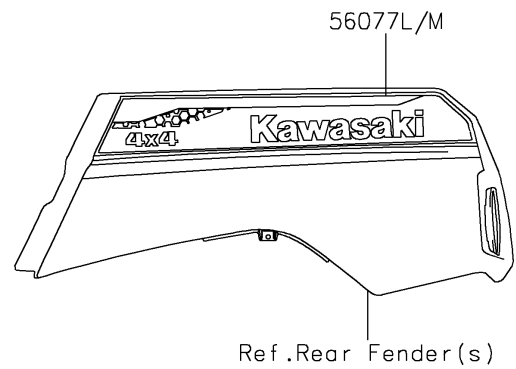

2024 Teryx4™ S LE

PARTS DIAGRAM

Decals(I.Gray)(JRFNN/JRFNL)

F2861

Ref. Front Fender(s)

Ref. Front Fender(s)

Ref. Door

Ref. Door