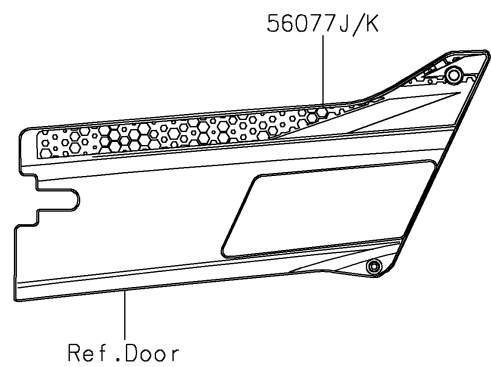

2024 Teryx4™ S LE

PARTS DIAGRAM

Decals(I.Gray)(JRFNN/JRFNL)

F2861

Ref. Front Fender(s)

Ref. Front Fender(s)

Ref. Door

Ref. Door