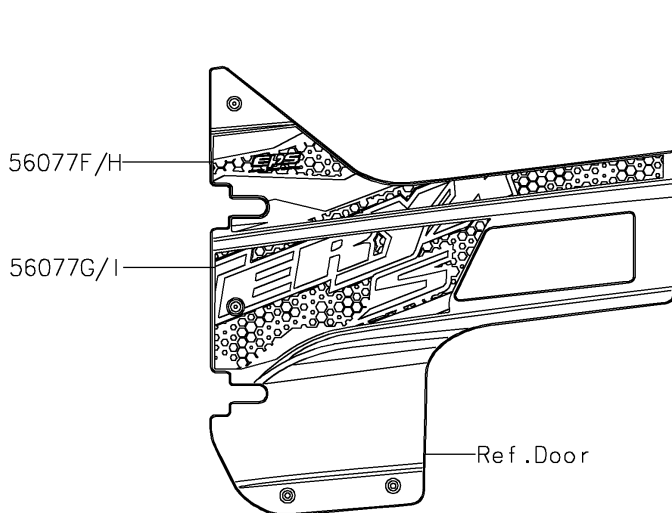

2024 Teryx4™ S LE

PARTS DIAGRAM

Decals(I.Gray)(JRFNN/JRFNL)

F2861

Ref. Front Fender(s)

Ref. Front Fender(s)

Ref. Door

Ref. Door