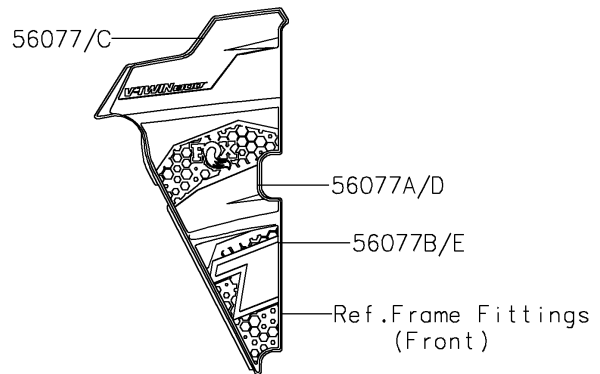

2024 Teryx4™ S LE

PARTS DIAGRAM

Decals(I.Gray)(JRFNN/JRFNL)

F2861

Ref. Front Fender(s)

Ref. Front Fender(s)

Ref. Door

Ref. Door

2024 Teryx4™ S LE

PARTS LIST

Decals(I.Gray)(JRFNN/JRFNL)

ITEM NAME

PART NUMBER

QUANTITY
