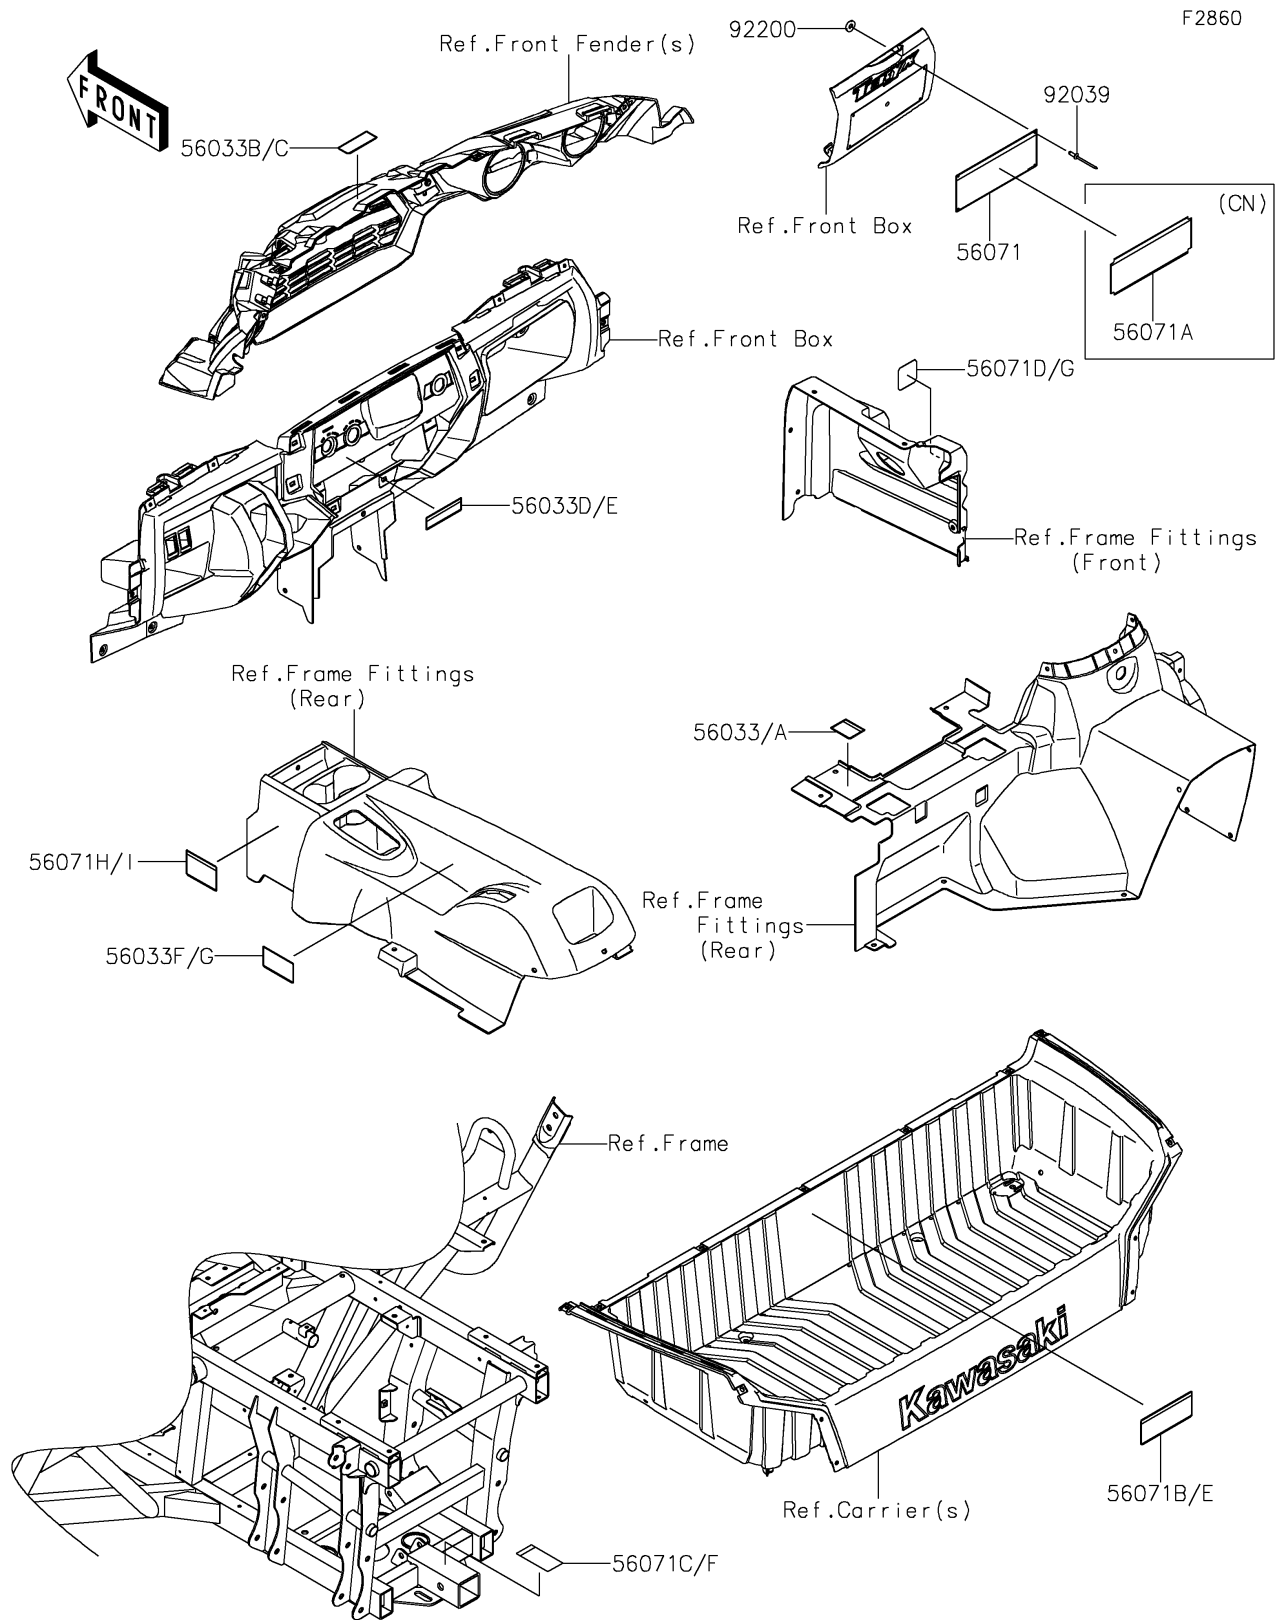

2024 TERYX4™ S LE

PARTS DIAGRAM

Labels

2024 TERYX4™ S LE

PARTS LIST

Labels

ITEM NAME	PART NUMBER	QUANTITY
LABEL-MANUAL,OIL MAINTENANCE (Ref # 56033)	56033-0372	1
LABEL-MANUAL,OIL MAINTENANCE (Ref # 56033A)	56033-0373	1
LABEL-MANUAL,AIR CLEANER (Ref # 56033B)	56033-0724	1
LABEL-MANUAL,AIR CLEANER (Ref # 56033C)	56033-0731	1
LABEL-MANUAL,SHIFT NOTICE (Ref # 56033D)	56033-0822	1
LABEL-MANUAL,SHIFT NOTICE (Ref # 56033E)	56033-0826	1
LABEL-MANUAL,DRIVE BELT (Ref # 56033F)	56033-0996	1
LABEL-MANUAL,DRIVE BELT (Ref # 56033G)	56033-1000	1
LABEL-WARNING (Ref # 56071)	56071-0500	1
LABEL-WARNING,GENERAL (Ref # 56071A)	56071-0501	1
LABEL-WARNING,CARGO (Ref # 56071B)	56071-0584	1
LABEL-WARNING,TRAILER HITCH (Ref # 56071C)	56071-0586	1
LABEL-WARNING,GASOLINE (Ref # 56071D)	56071-0588	1
LABEL-WARNING,CARGO (Ref # 56071E)	56071-0589	1
LABEL-WARNING,TRAILER HITCH (Ref # 56071F)	56071-0591	1
LABEL-WARNING,GASOLINE (Ref # 56071G)	56071-0593	1
LABEL-WARNING,TIRE (Ref # 56071H)	56071-1039	1
LABEL-WARNING,TIRE (Ref # 56071I)	56071-1040	1
RIVET,3.2X8 (Ref # 92039)	92039-3763	4
WASHER,3.5X8X1 (Ref # 92200)	92200-1251	4