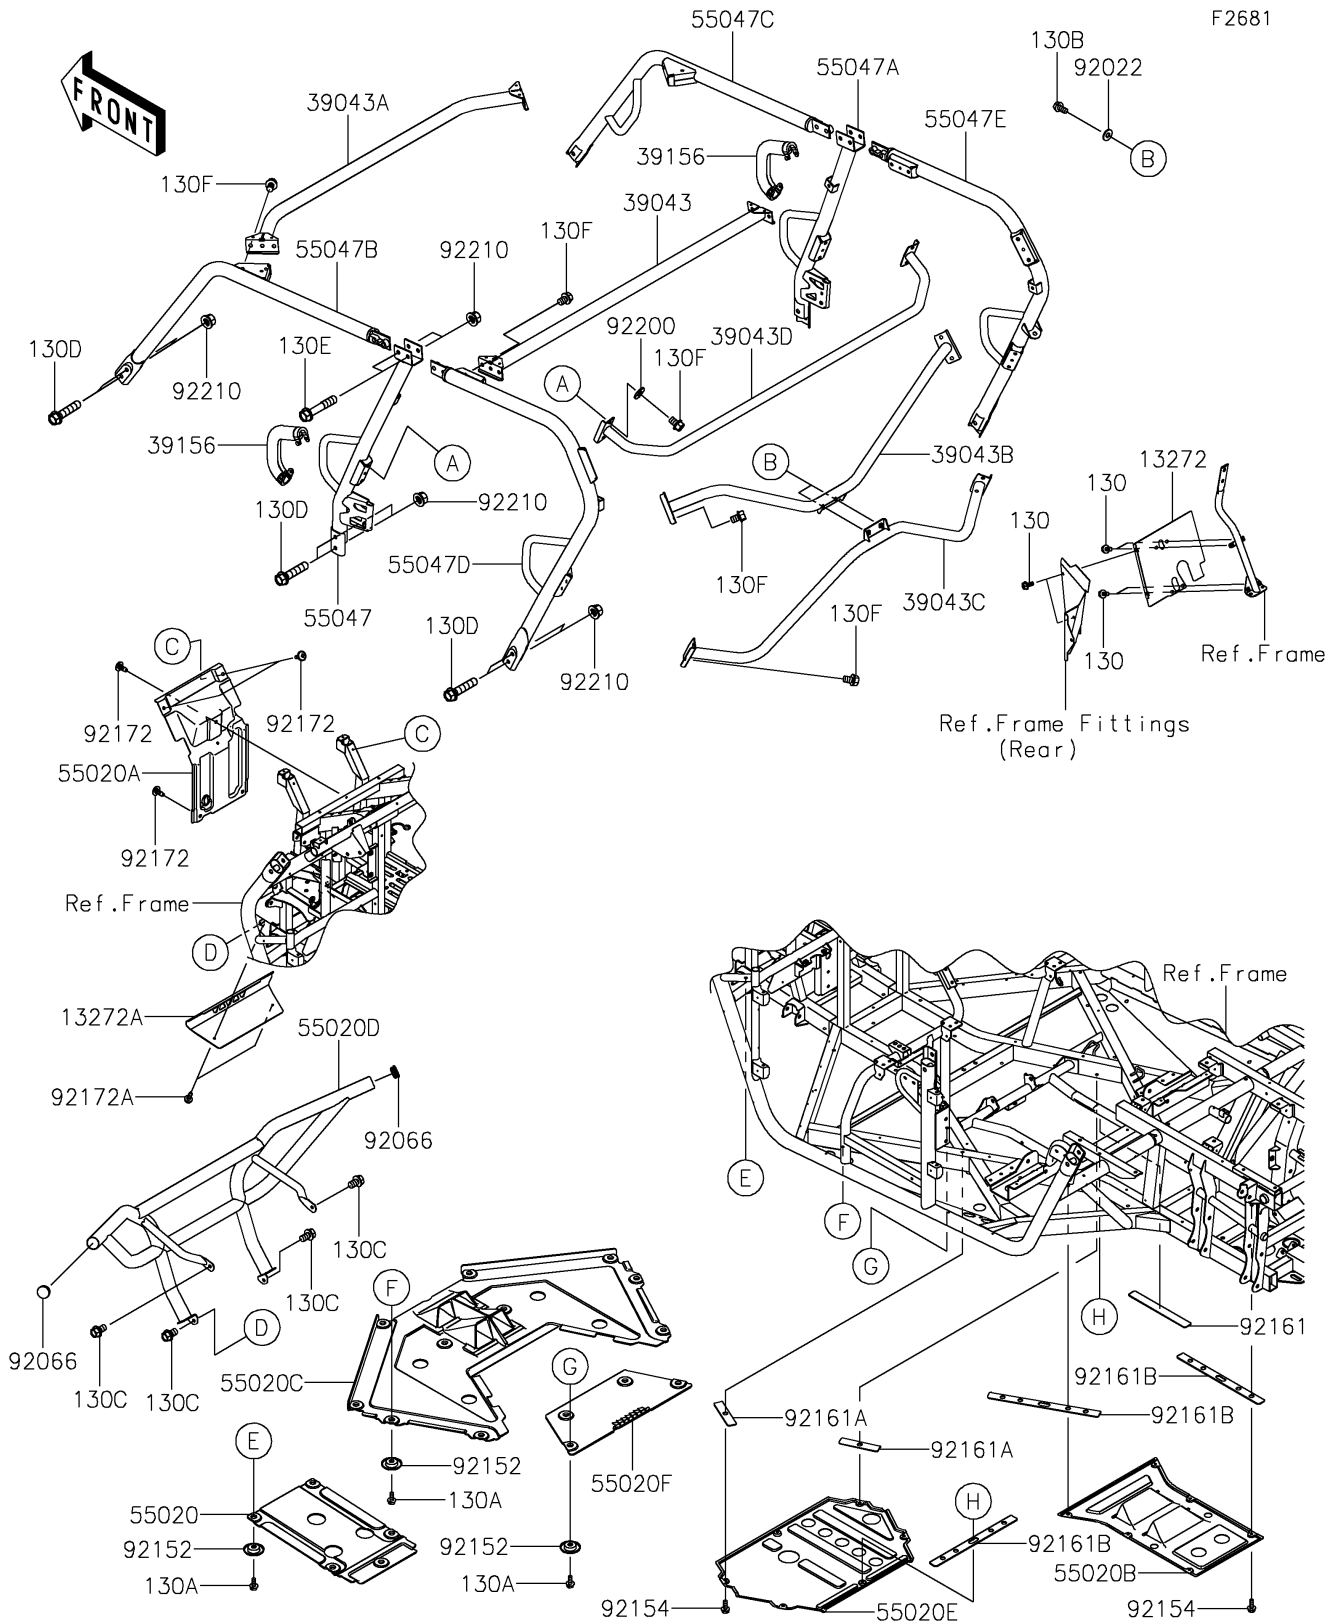

2024 TERYX4™ S LE

PARTS DIAGRAM

Guards/Cab Frame

2024 TERYX4™ S LE

PARTS LIST

Guards/Cab Frame

| ITEM NAME | PART NUMBER | QUANTITY |
|---|----------------|----------|
| PLATE (Ref # 13272) | 13272-2064 | 1 |
| PLATE,FRONT,T.BLACK (Ref # 13272A) | 13272-2232-388 | 1 |
| CROSSMEMBER-COMP,UPP,RR,T.BLK (Ref # 39043) | 39043-0009-388 | 1 |
| CROSSMEMBER-COMP,UPP,FR,T.BLK (Ref # 39043A) | 39043-0010-388 | 1 |
| CROSSMEMBER-COMP,UPP,T.BLACK (Ref # 39043B) | 39043-0011-388 | 1 |
| CROSSMEMBER-COMP,LWR,T.BLACK (Ref # 39043C) | 39043-0012-388 | 1 |
| CROSSMEMBER-COMP,CNT,LWR,T.BLK (Ref # 39043D) | 39043-0325-388 | 1 |
| PAD,SHOULDER (Ref # 39156) | 39156-0939 | 2 |
| GUARD,SKID,FR (Ref # 55020) | 55020-0723 | 1 |
| GUARD,FR FRAME (Ref # 55020A) | 55020-0741 | 1 |
| GUARD,SKID,RR (Ref # 55020B) | 55020-0812 | 1 |
| GUARD,SKID,FR MIDDLE (Ref # 55020C) | 55020-0890 | 1 |
| GUARD,FRONT,T.BLACK (Ref # 55020D) | 55020-1859-388 | 1 |
| GUARD,SKID,CNT (Ref # 55020E) | 55020-1884 | 1 |
| GUARD (Ref # 55020F) | 55020-1951 | 1 |
| BAR-COMP,B-PILLAR,LH,T.BLACK (Ref # 55047) | 55047-0357-388 | 1 |
| BAR-COMP,B-PILLAR,RH,T.BLACK (Ref # 55047A) | 55047-0358-388 | 1 |
| BAR-COMP,A-PILLAR,LH,T.BLACK (Ref # 55047B) | 55047-0368-388 | 1 |
| BAR-COMP,A-PILLAR,RH,T.BLACK (Ref # 55047C) | 55047-0369-388 | 1 |
| BAR-COMP,C-PILLAR,LH,T.BLACK (Ref # 55047D) | 55047-0370-388 | 1 |
| BAR-COMP,C-PILLAR,RH,T.BLACK (Ref # 55047E) | 55047-0371-388 | 1 |
| WASHER,8.5X20X1.6,BLACK (Ref # 92022) | 92022-1317 | 2 |
| PLUG,42MM (Ref # 92066) | 92066-0830 | 2 |
| COLLAR (Ref # 92152) | 92152-0784 | 19 |
| BOLT,FLANGED,6X16 (Ref # 92154) | 92154-0887 | 12 |
| DAMPER,32X270X3 (Ref # 92161) | 92161-1597 | 1 |
| DAMPER,32X140X3 (Ref # 92161A) | 92161-1598 | 2 |
| DAMPER,32X390X3 (Ref # 92161B) | 92161-2429 | 5 |
| SCREW,6X16 (Ref # 92172) | 92172-0826 | 4 |