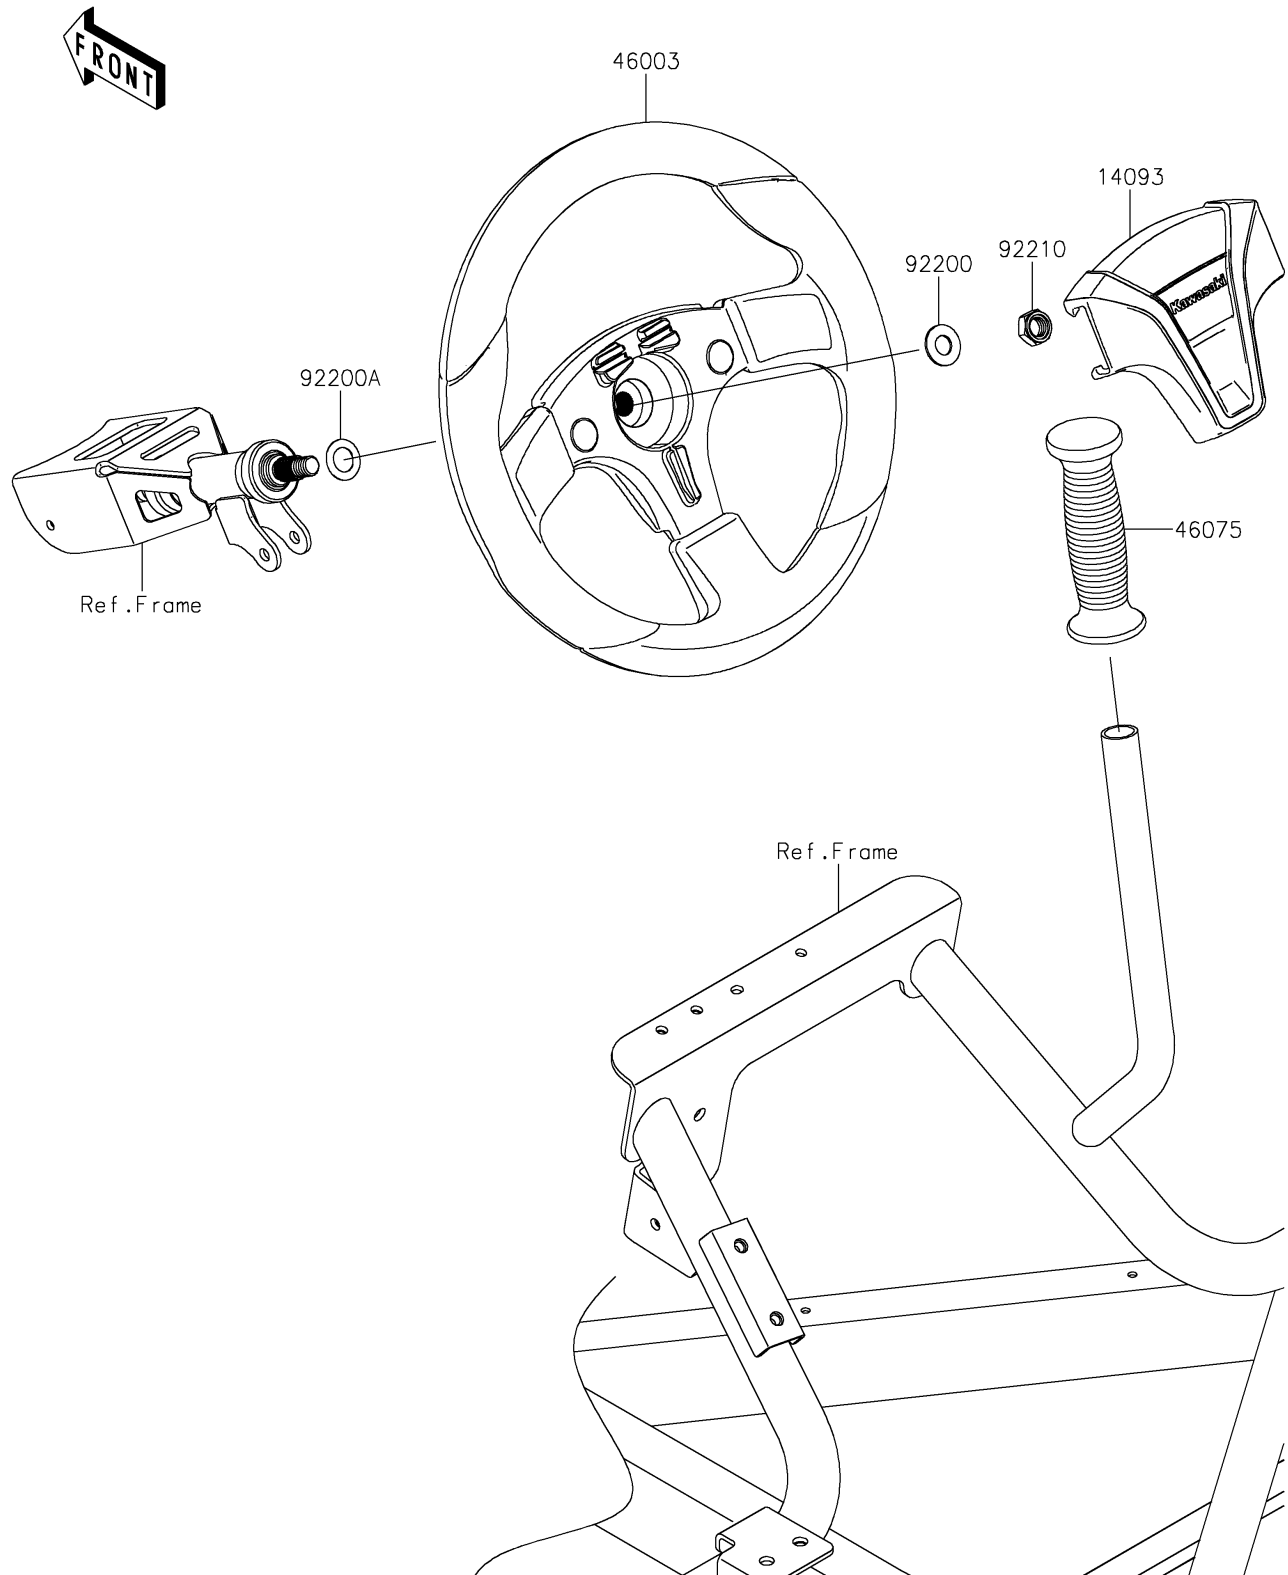

2024 TERYX4™ S LE

PARTS DIAGRAM

Steering Wheel

F2311

2024 TERYX4™ S LE

PARTS LIST

Steering Wheel

ITEM NAME	PART NUMBER	QUANTITY
COVER,HANDLE (Ref # 14093)	14093-0803	1
HANDLE (Ref # 46003)	46003-0809	1
GRIP (Ref # 46075)	46075-0582	1
WASHER,12.1X25X1.6 (Ref # 92200)	92200-0455	1
WASHER,15X25X1.6 (Ref # 92200A)	92200-0460	1
NUT,LOCK,12MM (Ref # 92210)	92210-1249	1