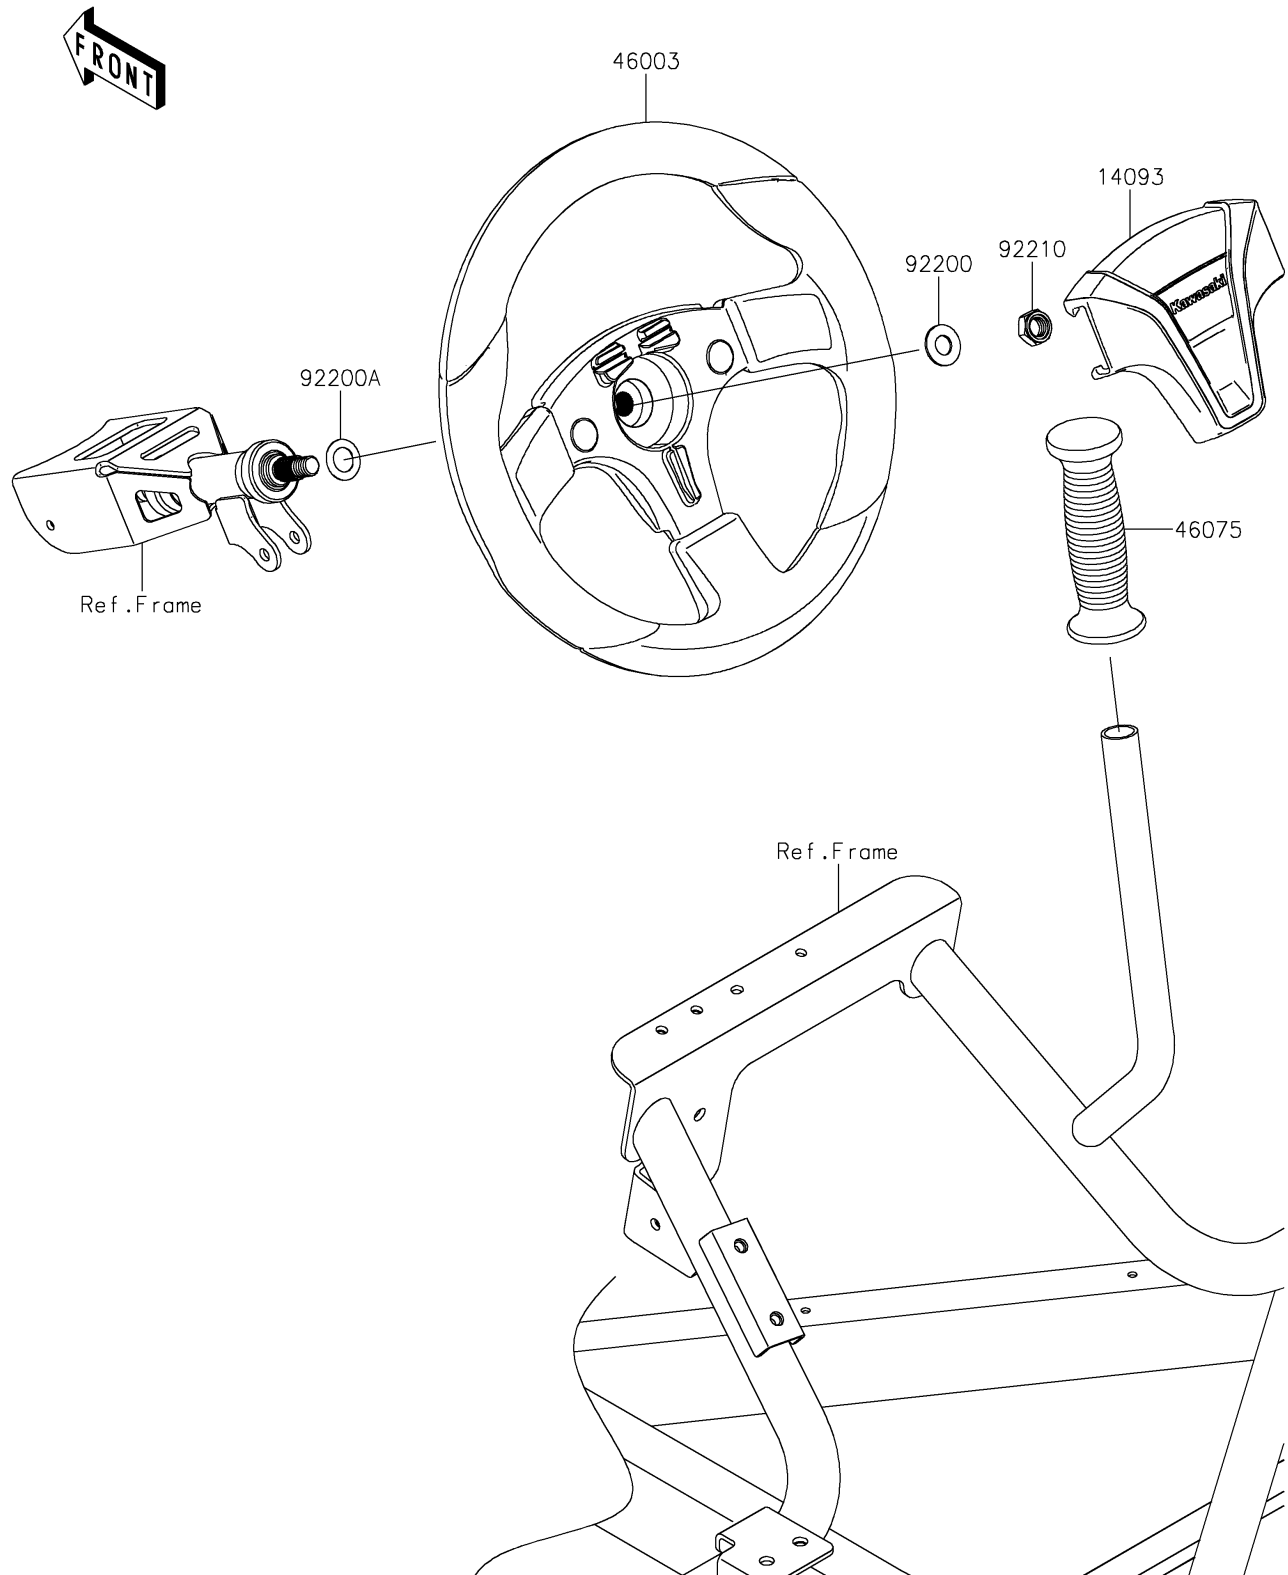

2024 Teryx4™ S LE

PARTS DIAGRAM

Steering Wheel

F2311

2024 Teryx4™ S LE

PARTS LIST

Steering Wheel

Kawasaki

Let the Good Times Roll®

ITEM NAME

PART NUMBER

QUANTITY
