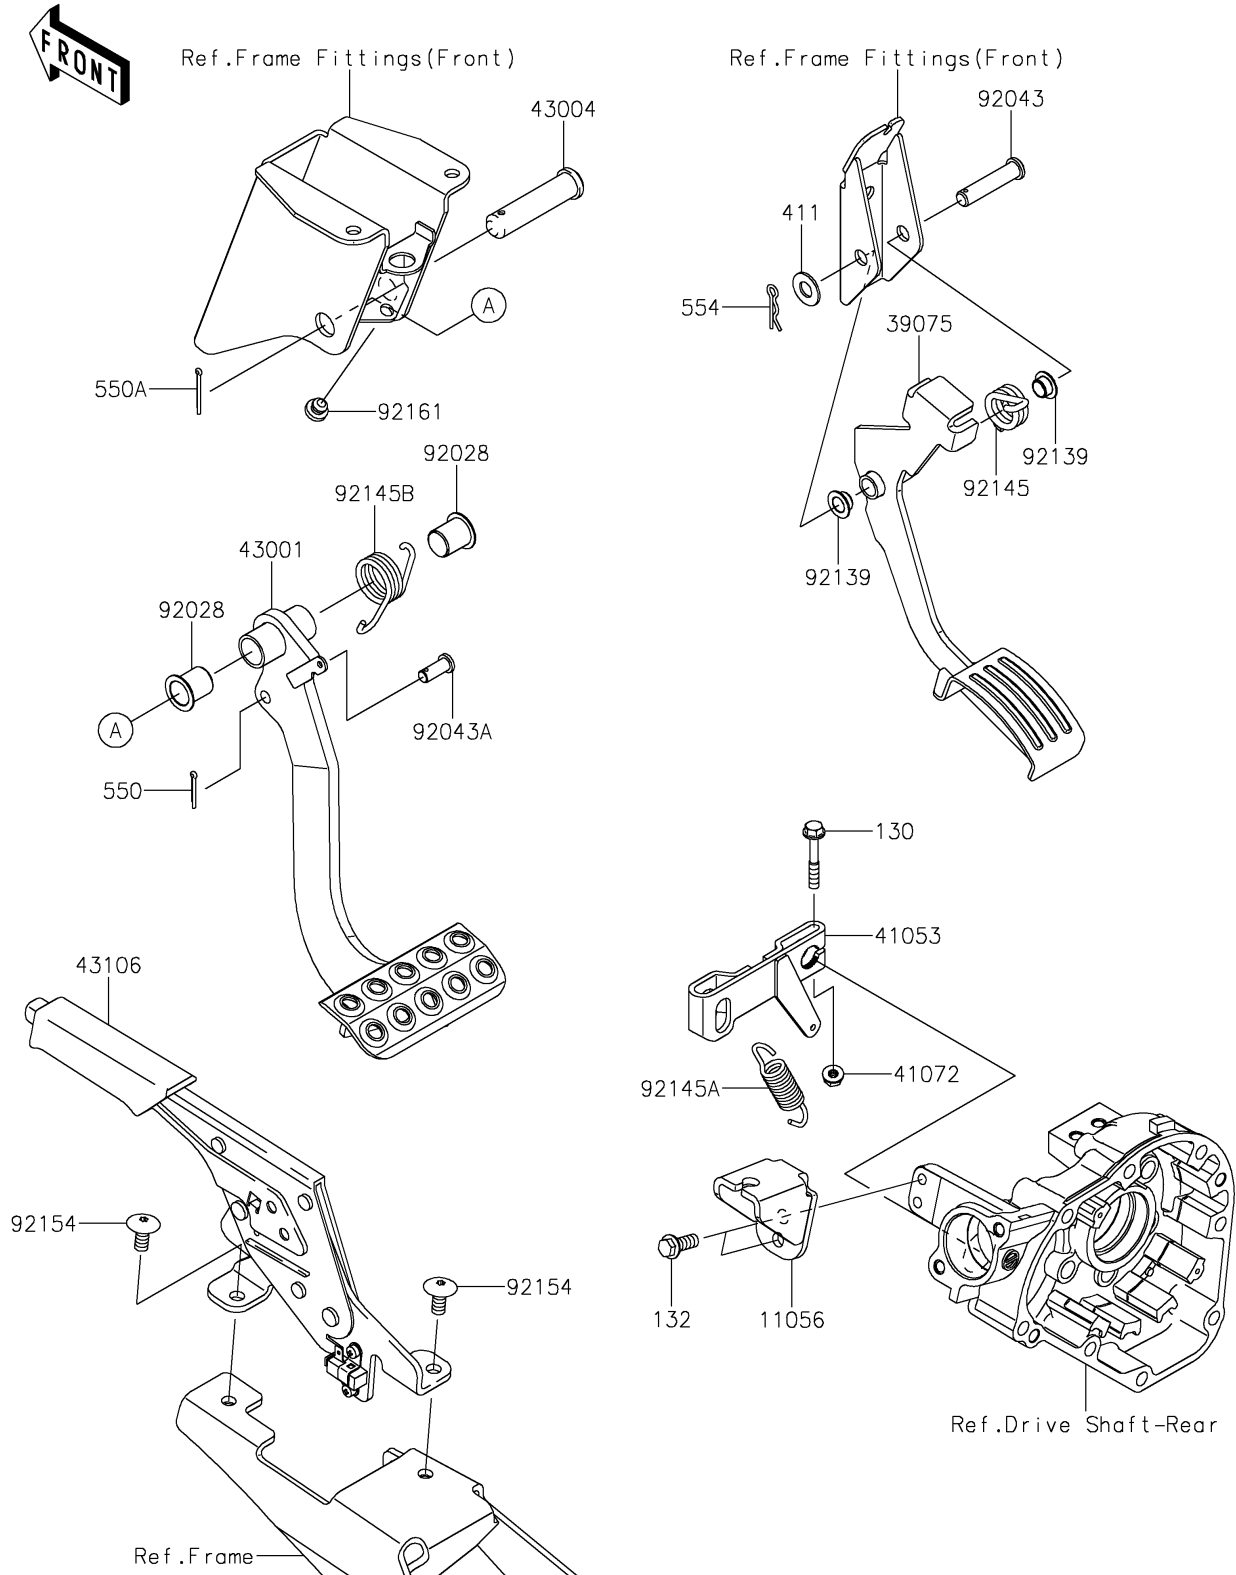

2024 Teryx4™ S LE

PARTS DIAGRAM

Brake Pedal/Throttle Lever

F2260

2024 Teryx4™ S LE

PARTS LIST

Brake Pedal/Throttle Lever

ITEM NAME

PART NUMBER

QUANTITY
