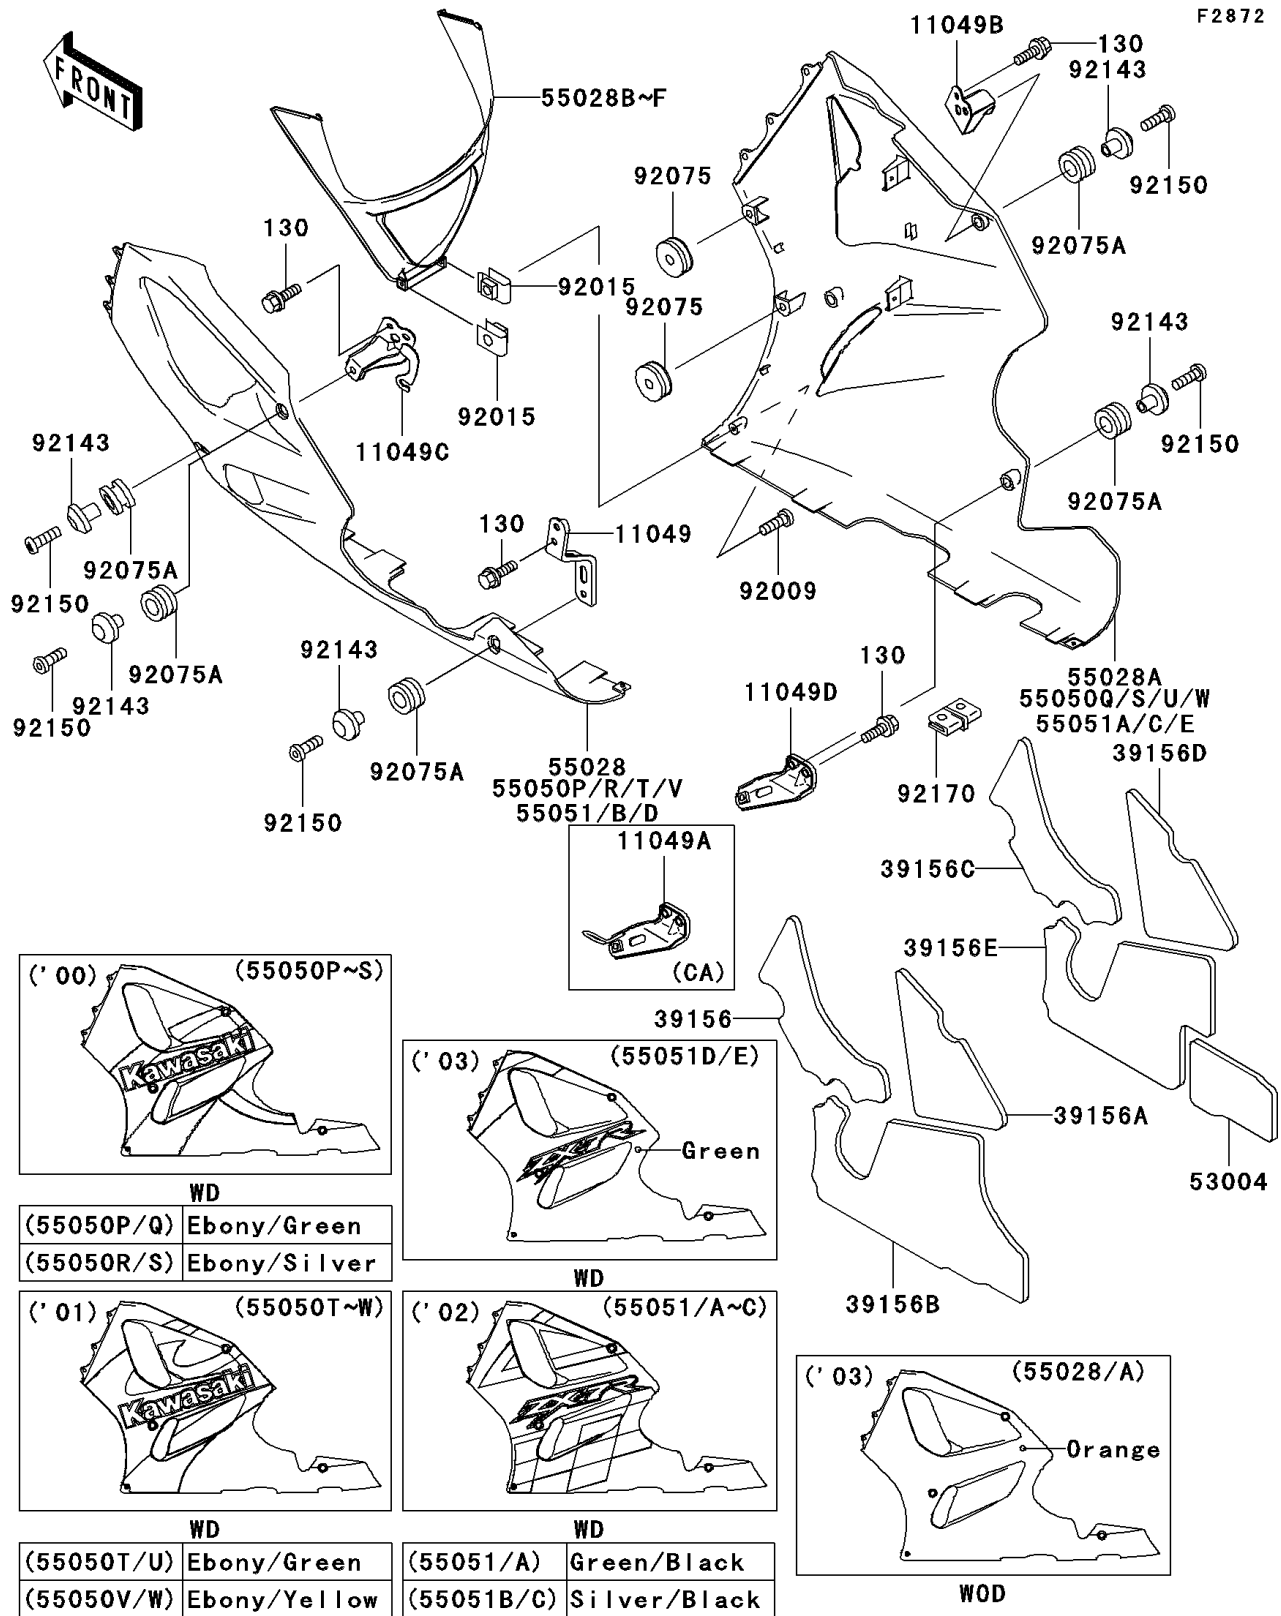

# 2002 Ninja® ZX™-7R

## PARTS DIAGRAM

### Cowling Lower

WD

(55050P/Q)	Ebony/Green
(55050R/S)	Ebony/Silver

WD

(55051/A)	Green/Black
(55051B/C)	Silver/Black

WOD

## PARTS LIST