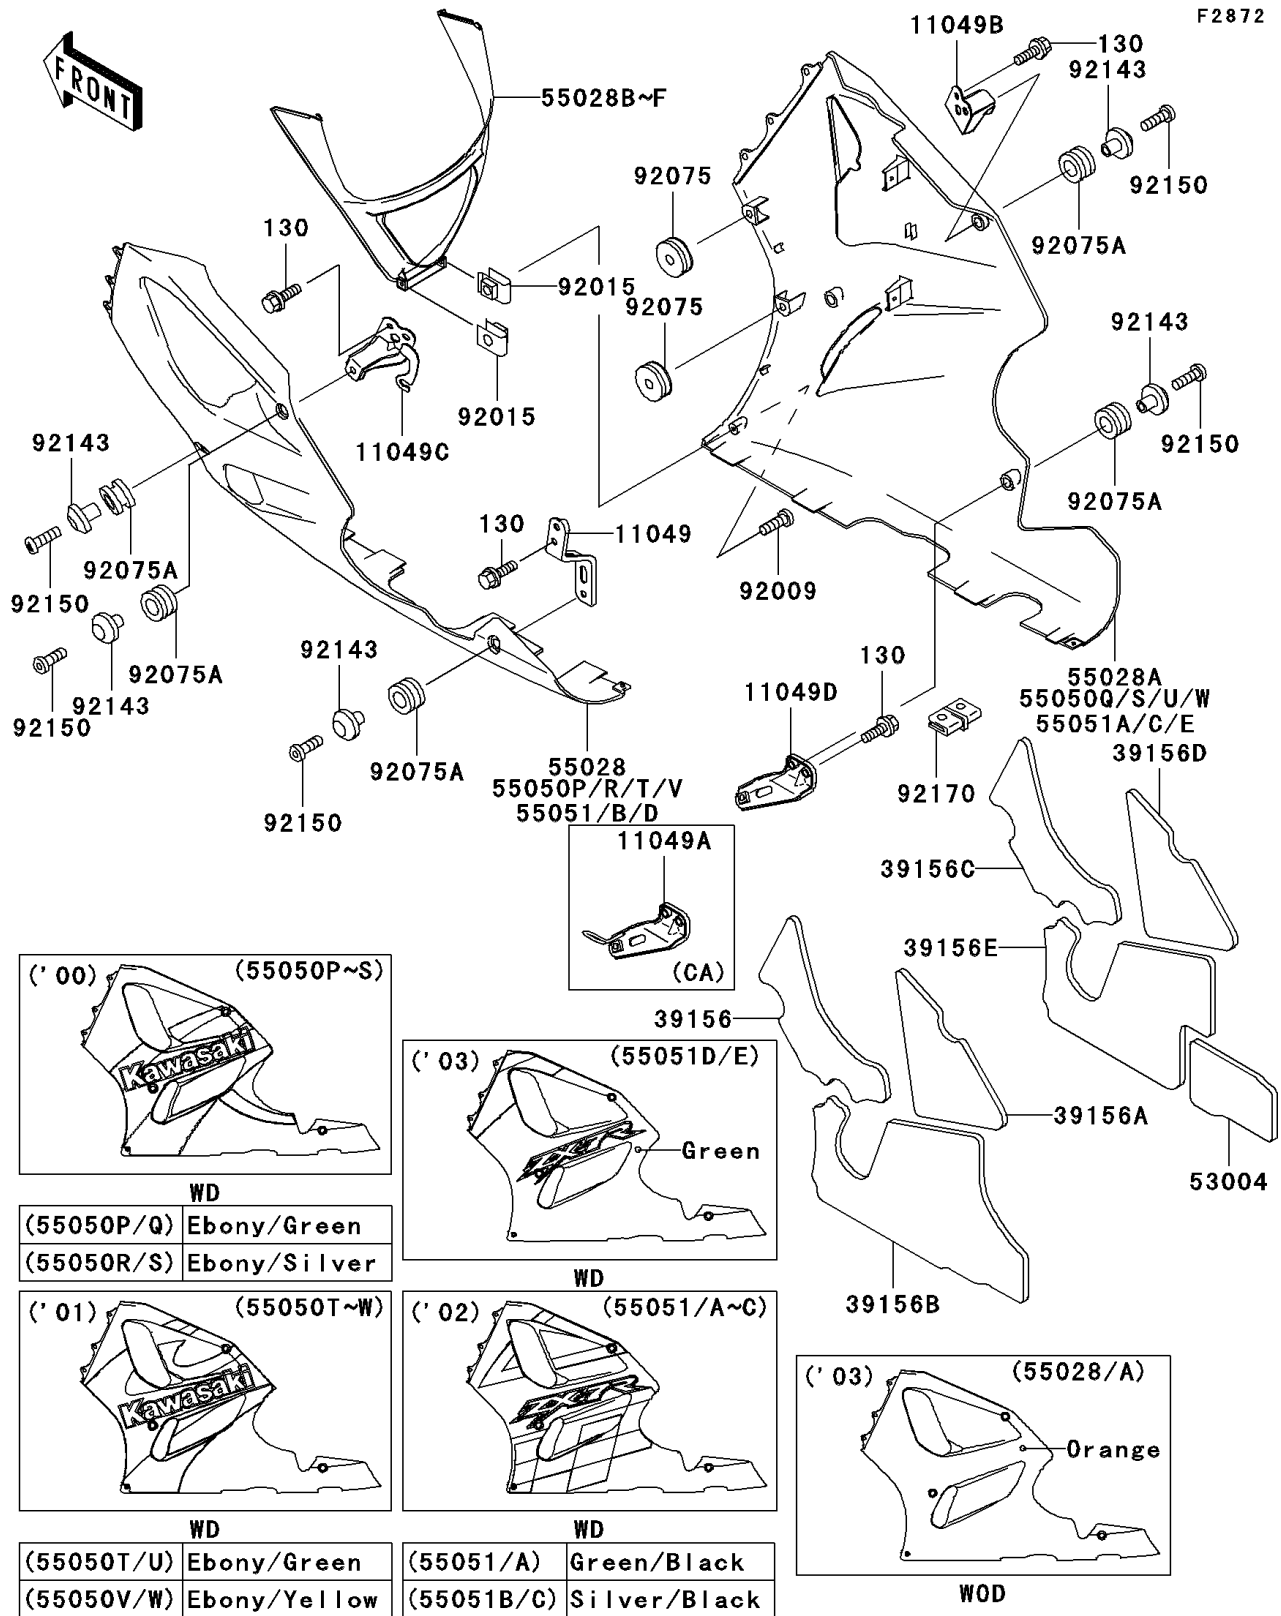

2001 Ninja® ZX™-7R

PARTS DIAGRAM

Cowling Lower

WD

(55050P/Q)	Ebony/Green
(55050R/S)	Ebony/Silver

WD

(55051/A)	Green/Black
(55051B/C)	Silver/Black

WD

(55050T/U)	Ebony/Green
(55050V/W)	Ebony/Yellow

WOD

2001 Ninja® ZX™-7R

PARTS LIST

Cowling Lowers

ITEM NAME

PART NUMBER

QUANTITY
