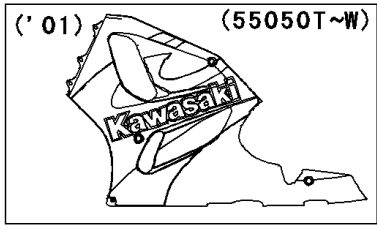

2001 Ninja® ZX™-7R

PARTS DIAGRAM

Cowling Lower

WD

(55050P/Q)	Ebony/Green
(55050R/S)	Ebony/Silver

WD

(55051/A)	Green/Black
(55051B/C)	Silver/Black

WD