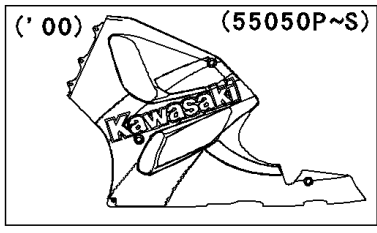

2001 Ninja® ZX™-7R

PARTS DIAGRAM

Cowling Lower

WD

(55050P/Q)	Ebony/Green
(55050R/S)	Ebony/Silver

WD

(55051/A)	Green/Black
(55051B/C)	Silver/Black

WD