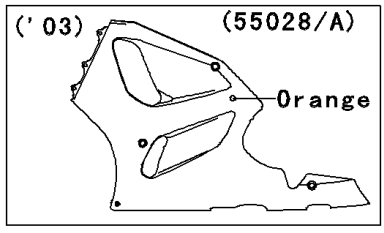

2001 Ninja® ZX™-7R

PARTS DIAGRAM

Cowling Lower

WD

(55050P/Q)	Ebony/Green
(55050R/S)	Ebony/Silver

WD

(55051/A)	Green/Black
(55051B/C)	Silver/Black

WD

(55050T/U)	Ebony/Green
(55050V/W)	Ebony/Yellow

WOD