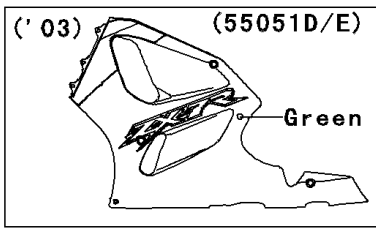

2001 Ninja® ZX™-7R

PARTS DIAGRAM

Cowling Lower

WD

(55050P/Q)	Ebony/Green
(55050R/S)	Ebony/Silver

WD

(55051/A)	Green/Black
(55051B/C)	Silver/Black

WD