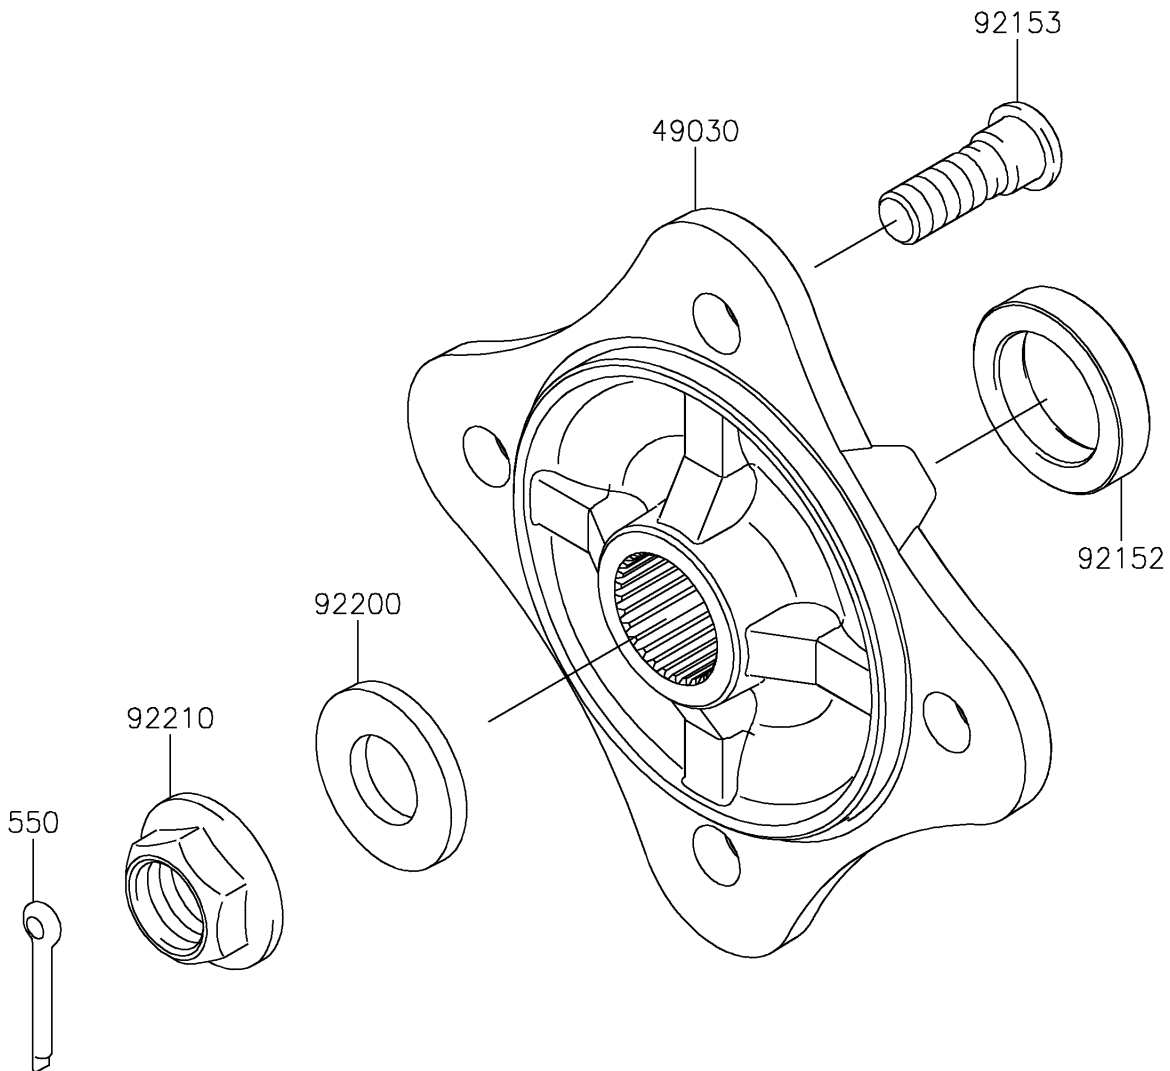

## PARTS DIAGRAM

### Rear Hubs/Brakes

F2240

## PARTS LIST

### Rear Hubs/Brakes

ITEM NAME	PART NUMBER	QUANTITY
HUB,RR (Ref # 49030)	49030-0563	2
COLLAR,30.1X44X9 (Ref # 92152)	92152-1700	2
BOLT,12MM (Ref # 92153)	92153-1915	8
WASHER,20.3X41X4.5 (Ref # 92200)	92200-0921	2
NUT,FLANGED,20MM (Ref # 92210)	92210-2093	2
PIN-COTTER,4.0X30 (Ref # 550)	550AA4030	2