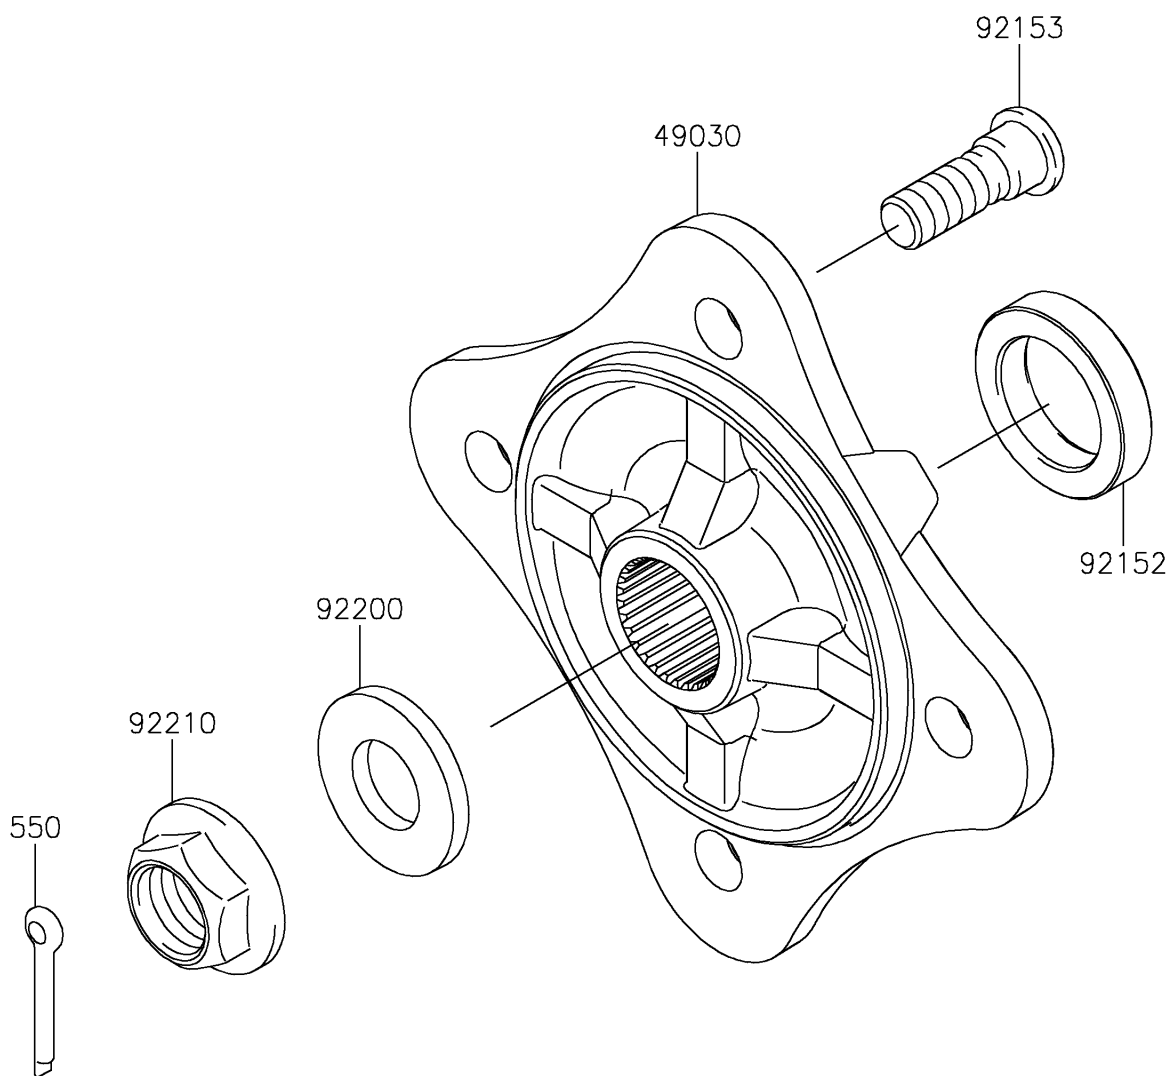

2024 Teryx4™ S LE

PARTS DIAGRAM

Rear Hubs/Brakes

Kawasaki

Let the Good Times Roll®

F2240

2024 Teryx4™ S LE

PARTS LIST

Rear Hubs/Brakes

ITEM NAME

PART NUMBER

QUANTITY
