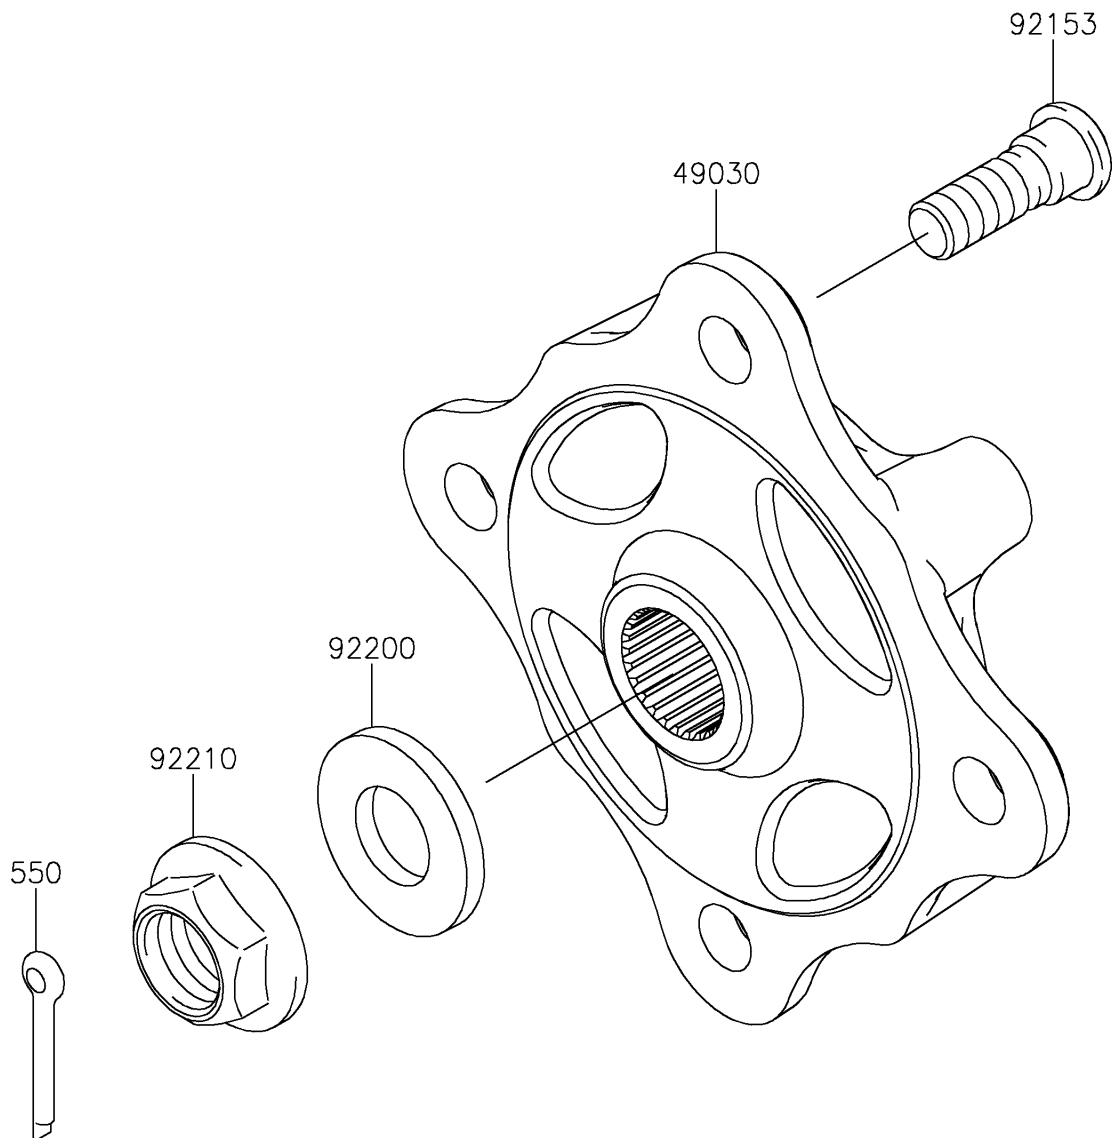

2024 TERYX4™ S LE

PARTS DIAGRAM

Front Hubs/Brakes

F2230

2024 TERYX4™ S LE

PARTS LIST

Front Hubs/Brakes

ITEM NAME	PART NUMBER	QUANTITY
HUB,FR (Ref # 49030)	49030-0560	2
BOLT,12MM (Ref # 92153)	92153-1915	8
WASHER,20.3X41X4.5 (Ref # 92200)	92200-0921	2
NUT,FLANGED,20MM (Ref # 92210)	92210-2093	2
PIN-COTTER,4.0X30 (Ref # 550)	550AA4030	2