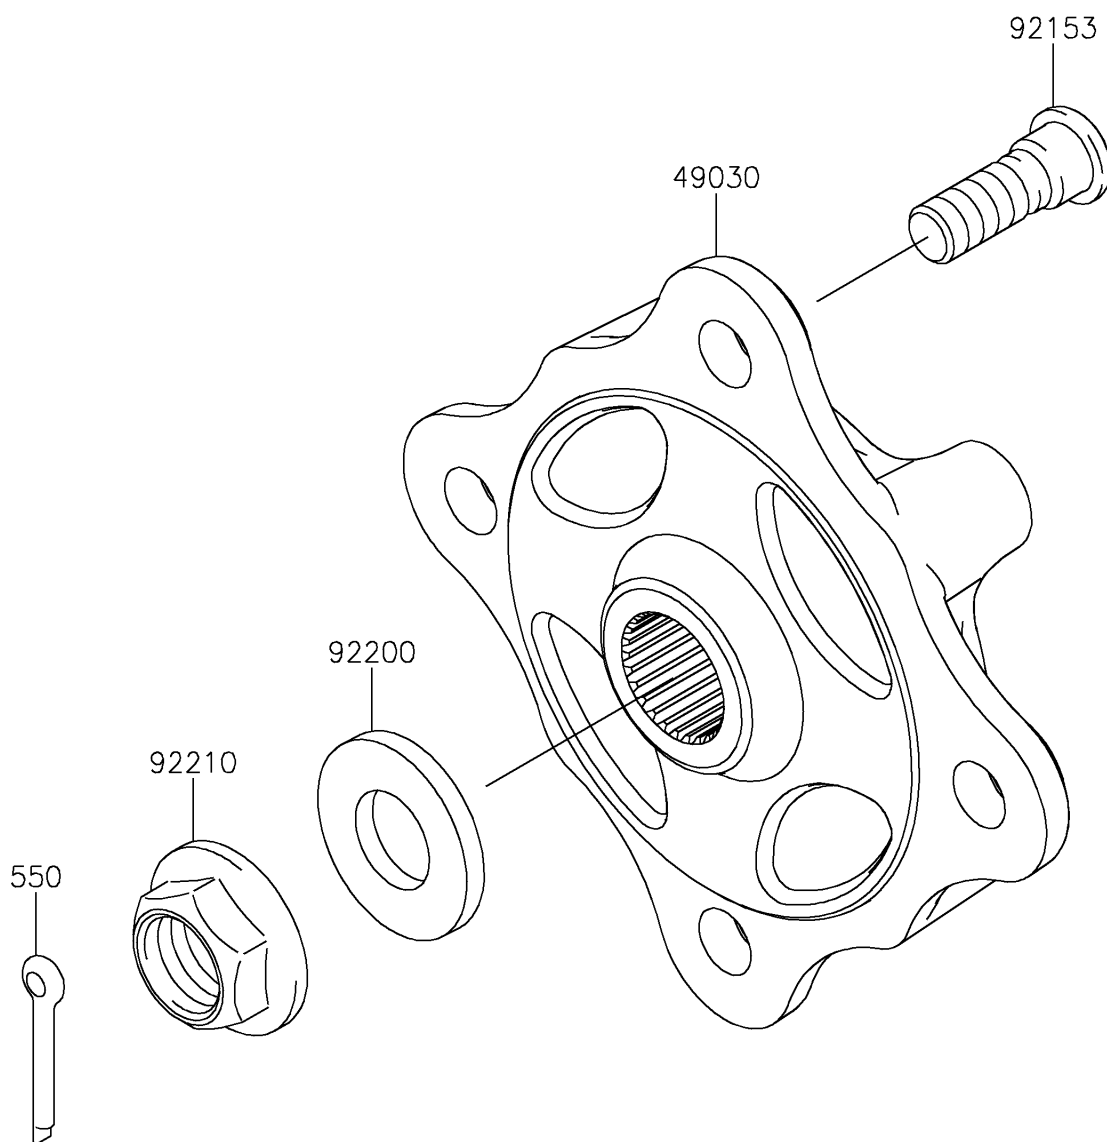

2024 Teryx4™ S LE

PARTS DIAGRAM

Front Hubs/Brakes

F2230

2024 Teryx4™ S LE

PARTS LIST

Front Hubs/Brakes

ITEM NAME

PART NUMBER

QUANTITY
