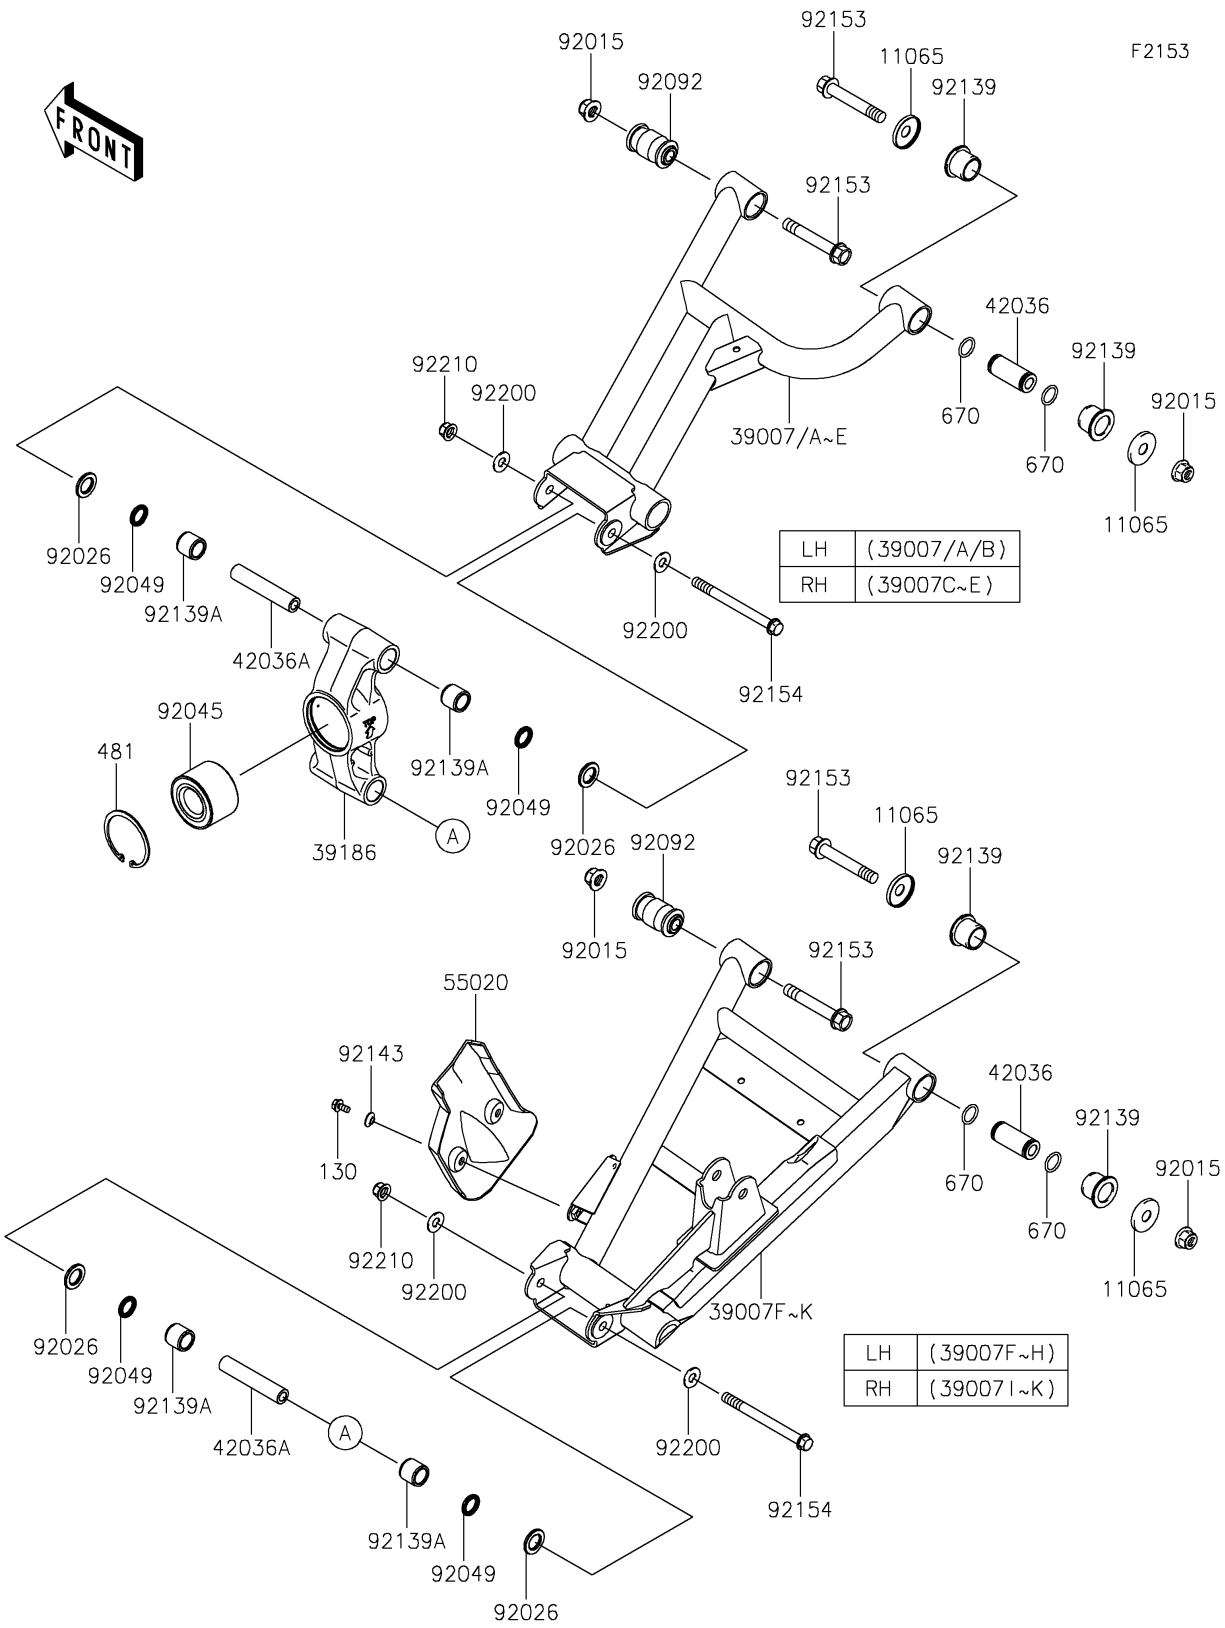

2024 TERYX4™ S LE

PARTS DIAGRAM

Rear Suspension

2024 TERYX4™ S LE

PARTS LIST

Rear Suspension

ITEM NAME	PART NUMBER	QUANTITY
CAP (Ref # 11065)	11065-0253	8
ARM-SUSP,RR,UPP,LH,P.C.P.RED (Ref # 39007A)	39007-0449-57C	1
ARM-SUSP,RR,UPP,LH,P.P.N.YEL (Ref # 39007B)	39007-0449-66P	1
ARM-SUSP,RR,UPP,RH,P.C.P.RED (Ref # 39007D)	39007-0450-57C	1
ARM-SUSP,RR,UPP,RH,P.P.N.YEL (Ref # 39007E)	39007-0450-66P	1
ARM-SUSP,RR,LWR,LH,P.C.P.RED (Ref # 39007G)	39007-0451-57C	1
ARM-SUSP,RR,LWR,LH,P.P.N.YEL (Ref # 39007H)	39007-0451-66P	1
ARM-SUSP,RR,LWR,RH,P.C.P.RED (Ref # 39007J)	39007-0452-57C	1
ARM-SUSP,RR,LWR,RH,P.P.N.YEL (Ref # 39007K)	39007-0452-66P	1
KNUCKLE,RR (Ref # 39186)	39186-0316	2
SLEEVE (Ref # 42036)	42036-0062	4
SLEEVE,10X17X88 (Ref # 42036A)	42036-0710	4
GUARD,REAR ARM (Ref # 55020)	55020-0805	2
NUT,LOCK,FLANGED,12MM (Ref # 92015)	92015-1433	8
SPACER,17X28.6X3 (Ref # 92026)	92026-0746	8
BEARING-BALL,30X62X40 (Ref # 92045)	92045-0801	2
SEAL-OIL,17X24X3 (Ref # 92049)	92049-0726	8
BUSHING-RUBBER (Ref # 92092)	92092-0555	4
BUSHING (Ref # 92139)	92139-0231	8
BUSHING,17X24X21.5 (Ref # 92139A)	92139-0736	8
COLLAR (Ref # 92143)	92143-1087	4
BOLT,FLANGED,12X76.5 (Ref # 92153)	92153-1733	8
BOLT,FLANGED,10X117 (Ref # 92154)	92154-0743	4
WASHER,10.3X23X1.6 (Ref # 92200)	92200-2009	8
NUT,LOCK,FLANGED,10MM (Ref # 92210)	92210-1080	4
BOLT-FLANGED,6X12 (Ref # 130)	130BA0612	4
CIRCLIP (Ref # 481)	481J6200	2
O RING,18MM (Ref # 670)	670B2018	8