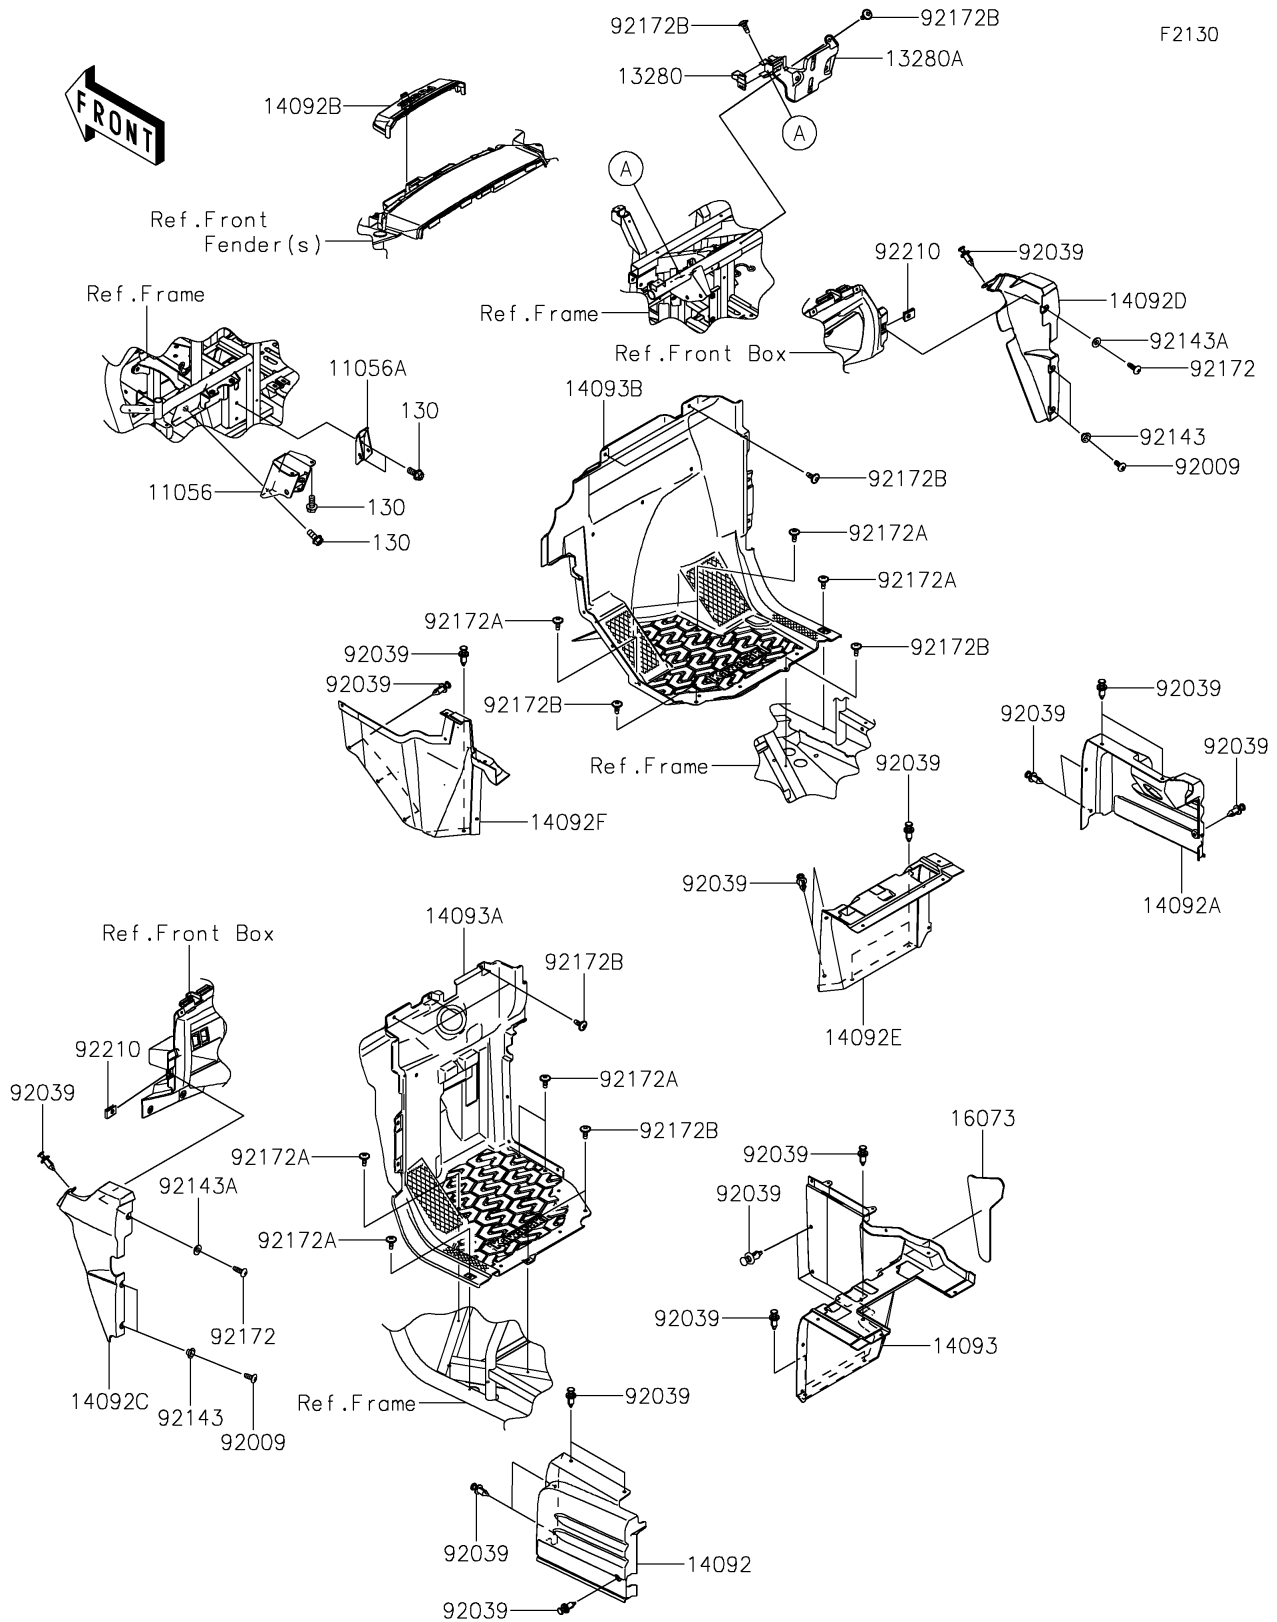

2024 TERYX4™ S LE

PARTS DIAGRAM

Frame Fittings(Front)

2024 TERYX4™ S LE

PARTS LIST

Frame Fittings(Front)

ITEM NAME	PART NUMBER	QUANTITY
BRACKET,BRAKE PEDAL (Ref # 11056)	11056-1431	1
BRACKET,THROTTLE PEDAL (Ref # 11056A)	11056-4408	1
HOLDER (Ref # 13280)	13280-0851	1
HOLDER,ECU (Ref # 13280A)	13280-0868	1
COVER,SEAT SIDE,LH (Ref # 14092)	14092-0720	1
COVER,SEAT SIDE,RH (Ref # 14092A)	14092-0721	1
COVER,FUSE BOX (Ref # 14092B)	14092-0724	1
COVER,SIDE GUARD,LH,S.BLACK (Ref # 14092C)	14092-0754-839	1
COVER,SIDE GUARD,RH,S.BLACK (Ref # 14092D)	14092-0755-839	1
COVER,FR SEAT,RH (Ref # 14092E)	14092-0757	1
COVER,FR SEAT,RH,CNT (Ref # 14092F)	14092-1083	1
COVER,FR SEAT,LH (Ref # 14093)	14093-0209	1
COVER,FR FLOOR,LH (Ref # 14093A)	14093-0550	1
COVER,FR FLOOR,RH (Ref # 14093B)	14093-0551	1
INSULATOR (Ref # 16073)	16073-0847	1
SCREW,TAPPING,6X16 (Ref # 92009)	92009-1166	4
RIVET (Ref # 92039)	92039-0776	26
COLLAR (Ref # 92143)	92143-1057	4
COLLAR (Ref # 92143A)	92143-1087	2
SCREW,TAPPING,6X20 (Ref # 92172)	92172-0488	2
SCREW,6X16 (Ref # 92172A)	92172-0711	8
SCREW,6X16 (Ref # 92172B)	92172-0826	11
NUT,LEAF SPRING,6MM (Ref # 92210)	92210-0624	2
BOLT-FLANGED,8X18 (Ref # 130)	130BA0818	5