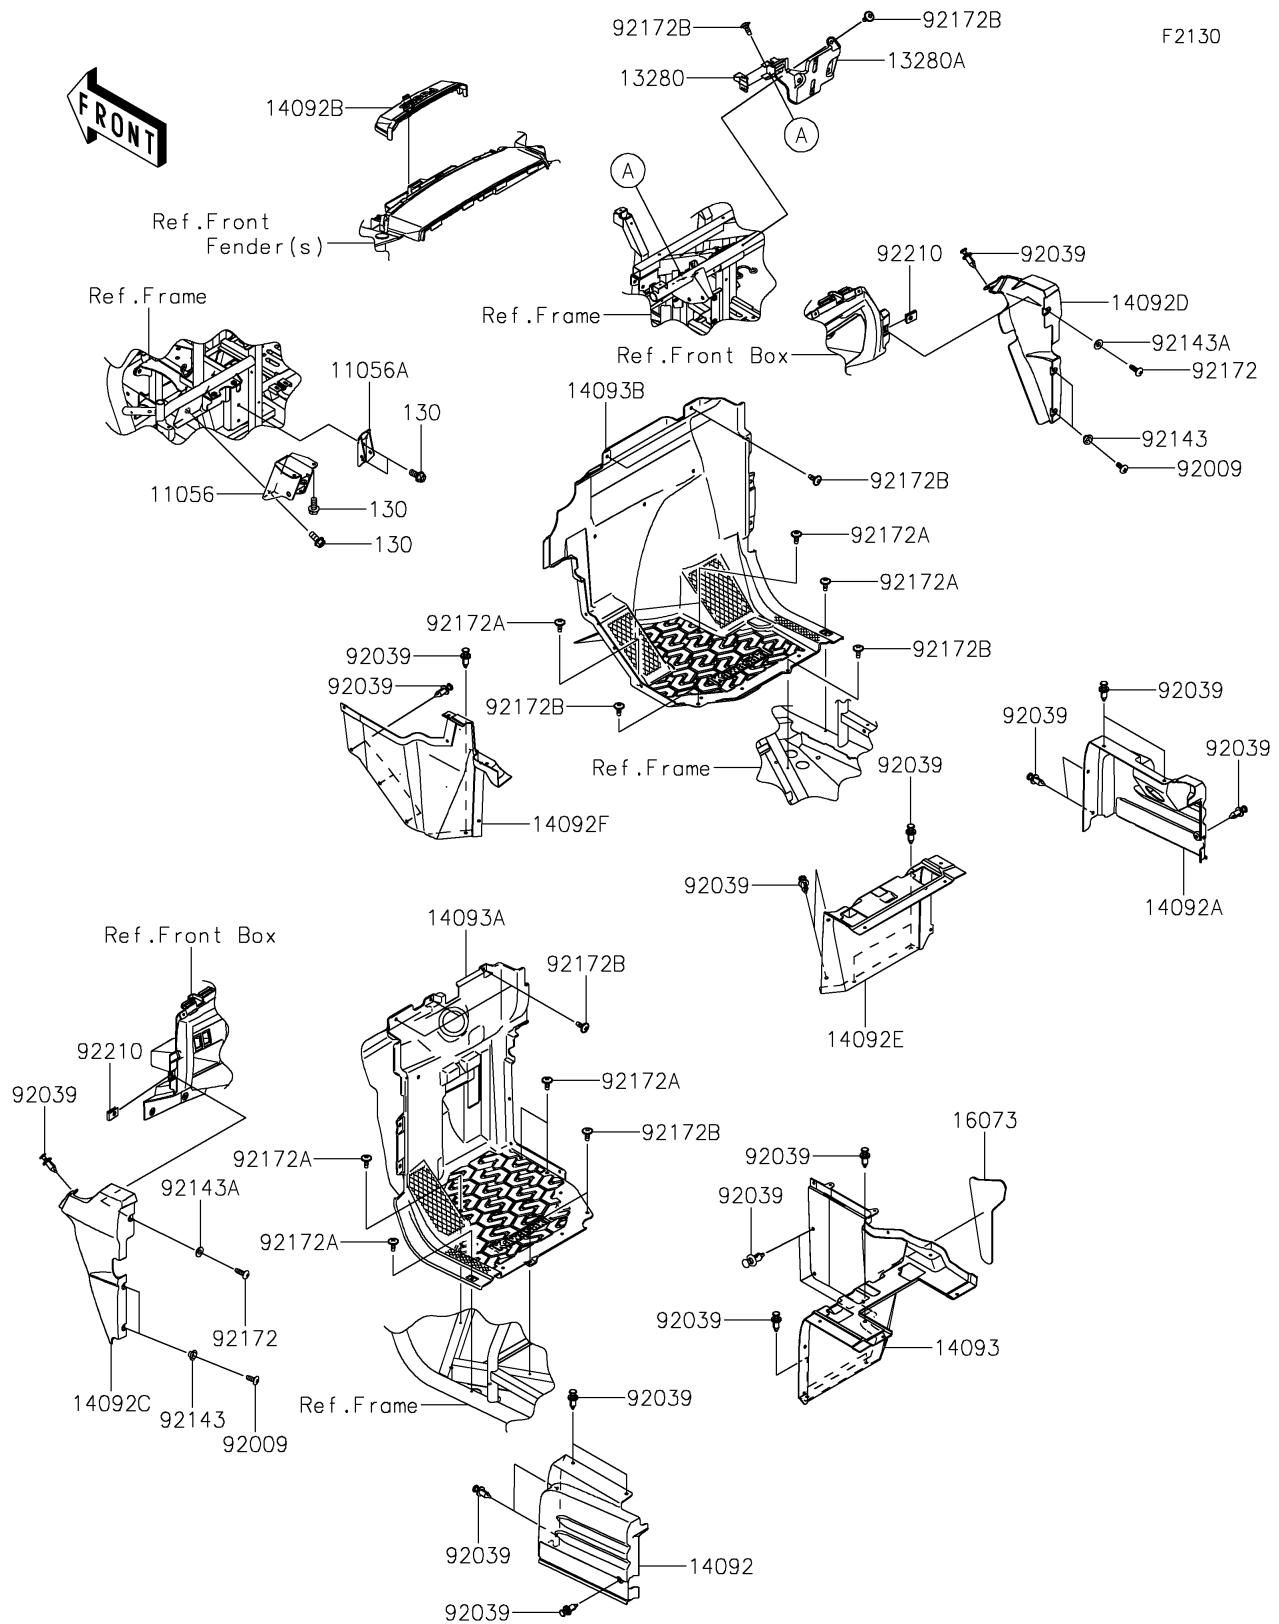

2024 Teryx4™ S LE

PARTS DIAGRAM

Frame Fittings(Front)

2024 Teryx4™ S LE

PARTS LIST

Frame Fittings(Front)

ITEM NAME

PART NUMBER

QUANTITY
