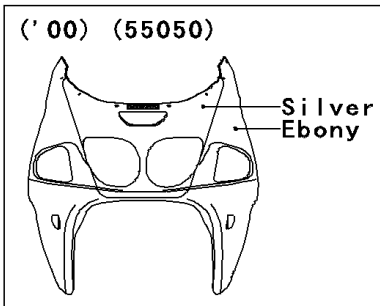

2000 Ninja® ZX™-7R

PARTS DIAGRAM

Cowling

('00~'02)	(55028)	Green/White
('01)	(55028A)	Ebony/Yellow
('02)	(55028B)	Silver/Black

WD

WD

WOD

2000 Ninja® ZX™ -7R