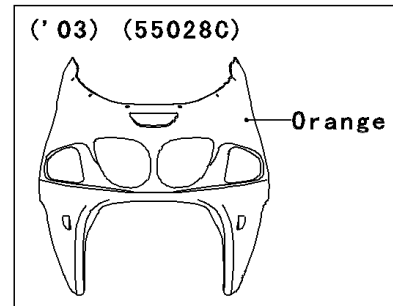

2000 Ninja® ZX™-7R

PARTS DIAGRAM

Cowling

('00~'02)	(55028)	Green/White
('01)	(55028A)	Ebony/Yellow
('02)	(55028B)	Silver/Black

WD

WD

WOD

2000 Ninja® ZX™ -7R