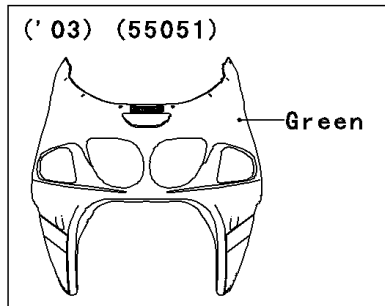

2000 Ninja® ZX™-7R

PARTS DIAGRAM

Cowling

('00~'02)	(55028)	Green/White
('01)	(55028A)	Ebony/Yellow
('02)	(55028B)	Silver/Black

WD

WD

WOD

2000 Ninja® ZX™ -7R