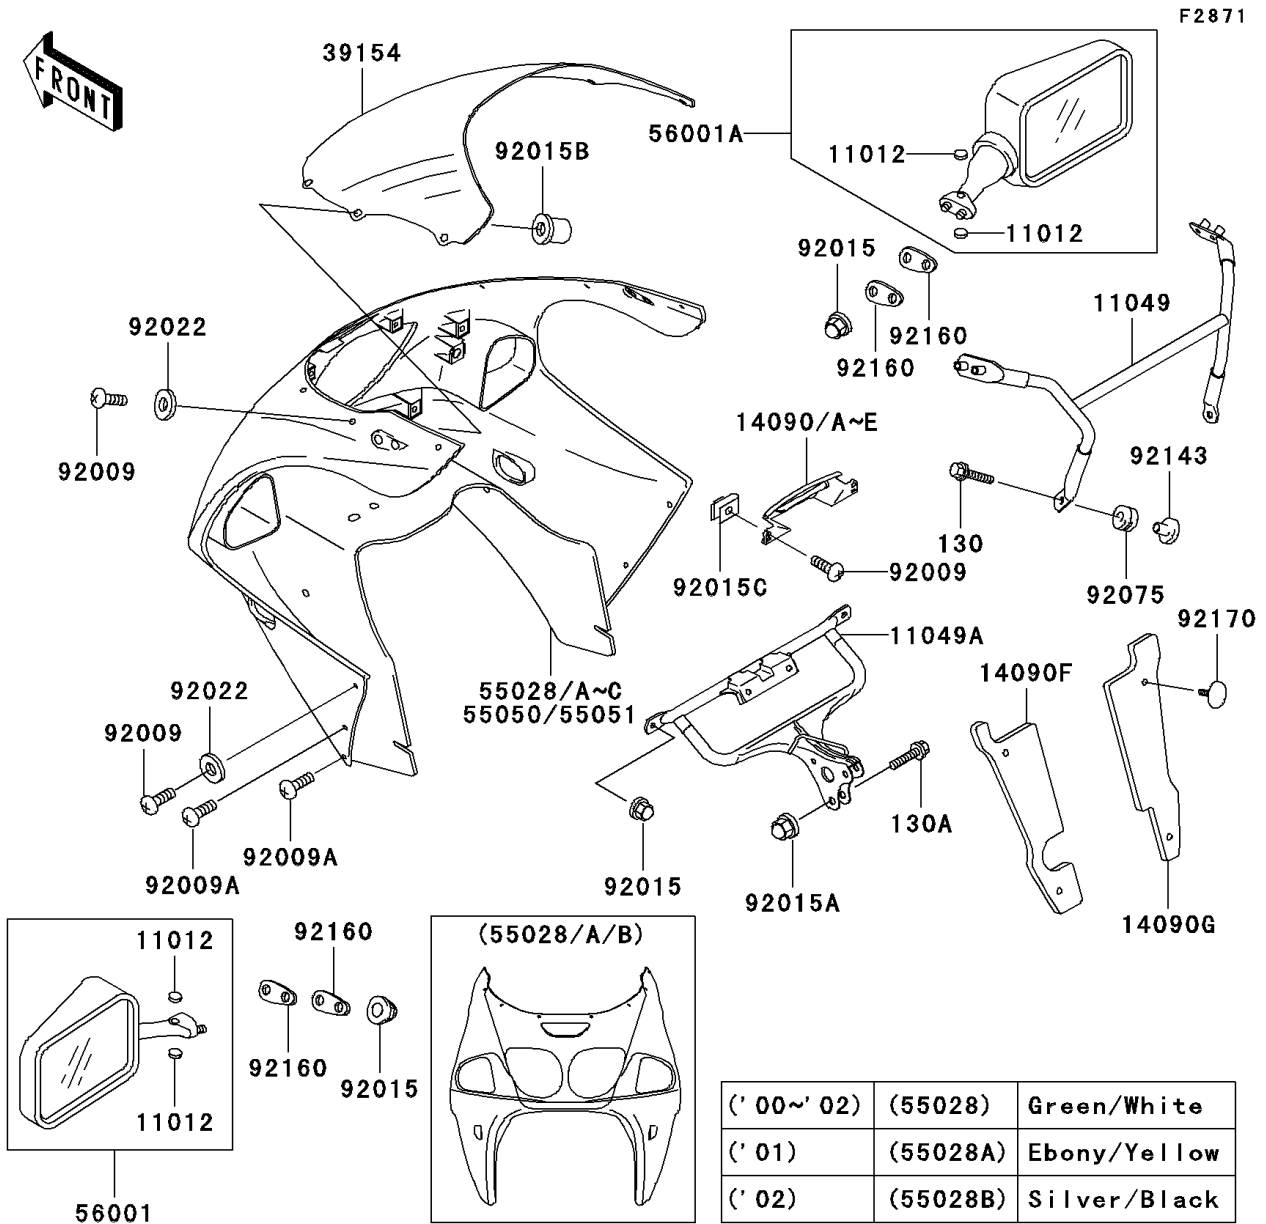

2000 Ninja® ZX™-7R

PARTS DIAGRAM

Cowling

('00~'02)	(55028)	Green/White
('01)	(55028A)	Ebony/Yellow
('02)	(55028B)	Silver/Black

WD

WD

WOD

2000 Ninja® ZX™ -7R

PARTS LIST

Cowling

ITEM NAME

PART NUMBER

QUANTITY
