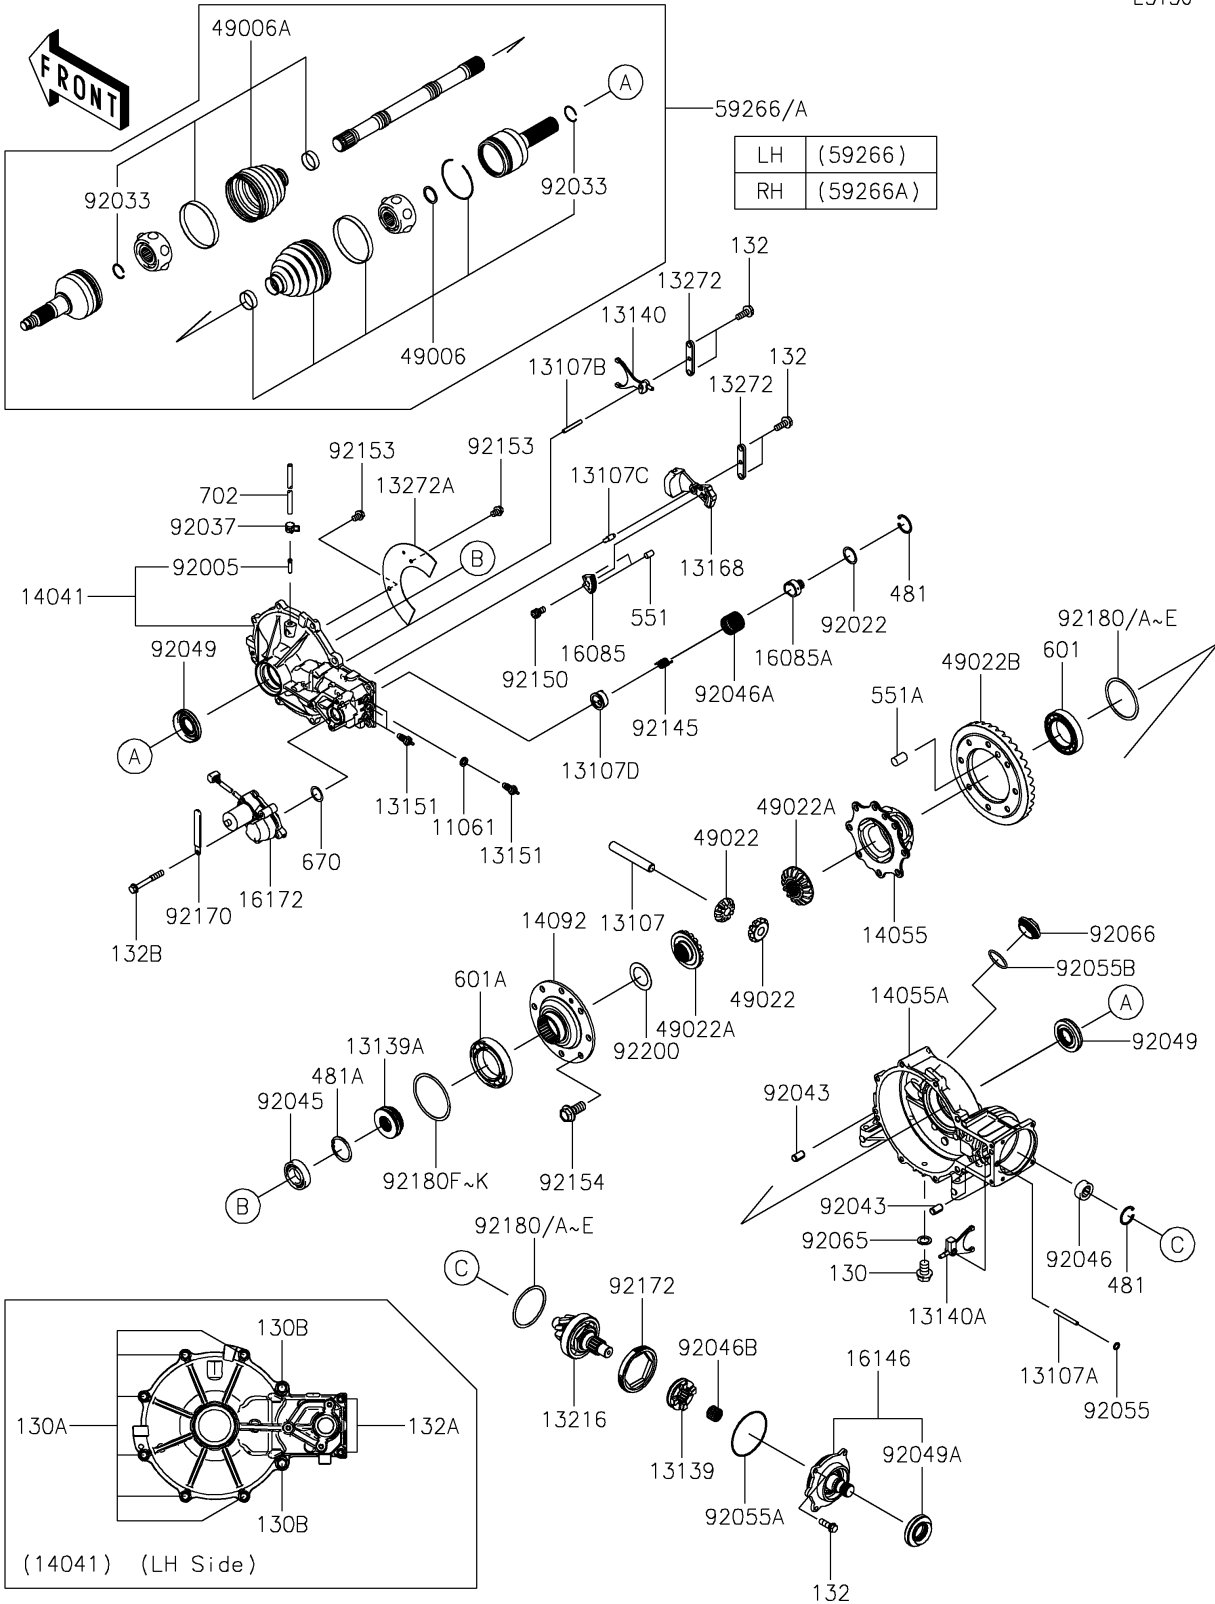

## PARTS DIAGRAM

### Drive Shaft-Front

E3136

## PARTS LIST

### Drive Shaft-Front

**Kawasaki**

Let the Good Times Roll®

**ITEM NAME**

**PART NUMBER**

**QUANTITY**

---