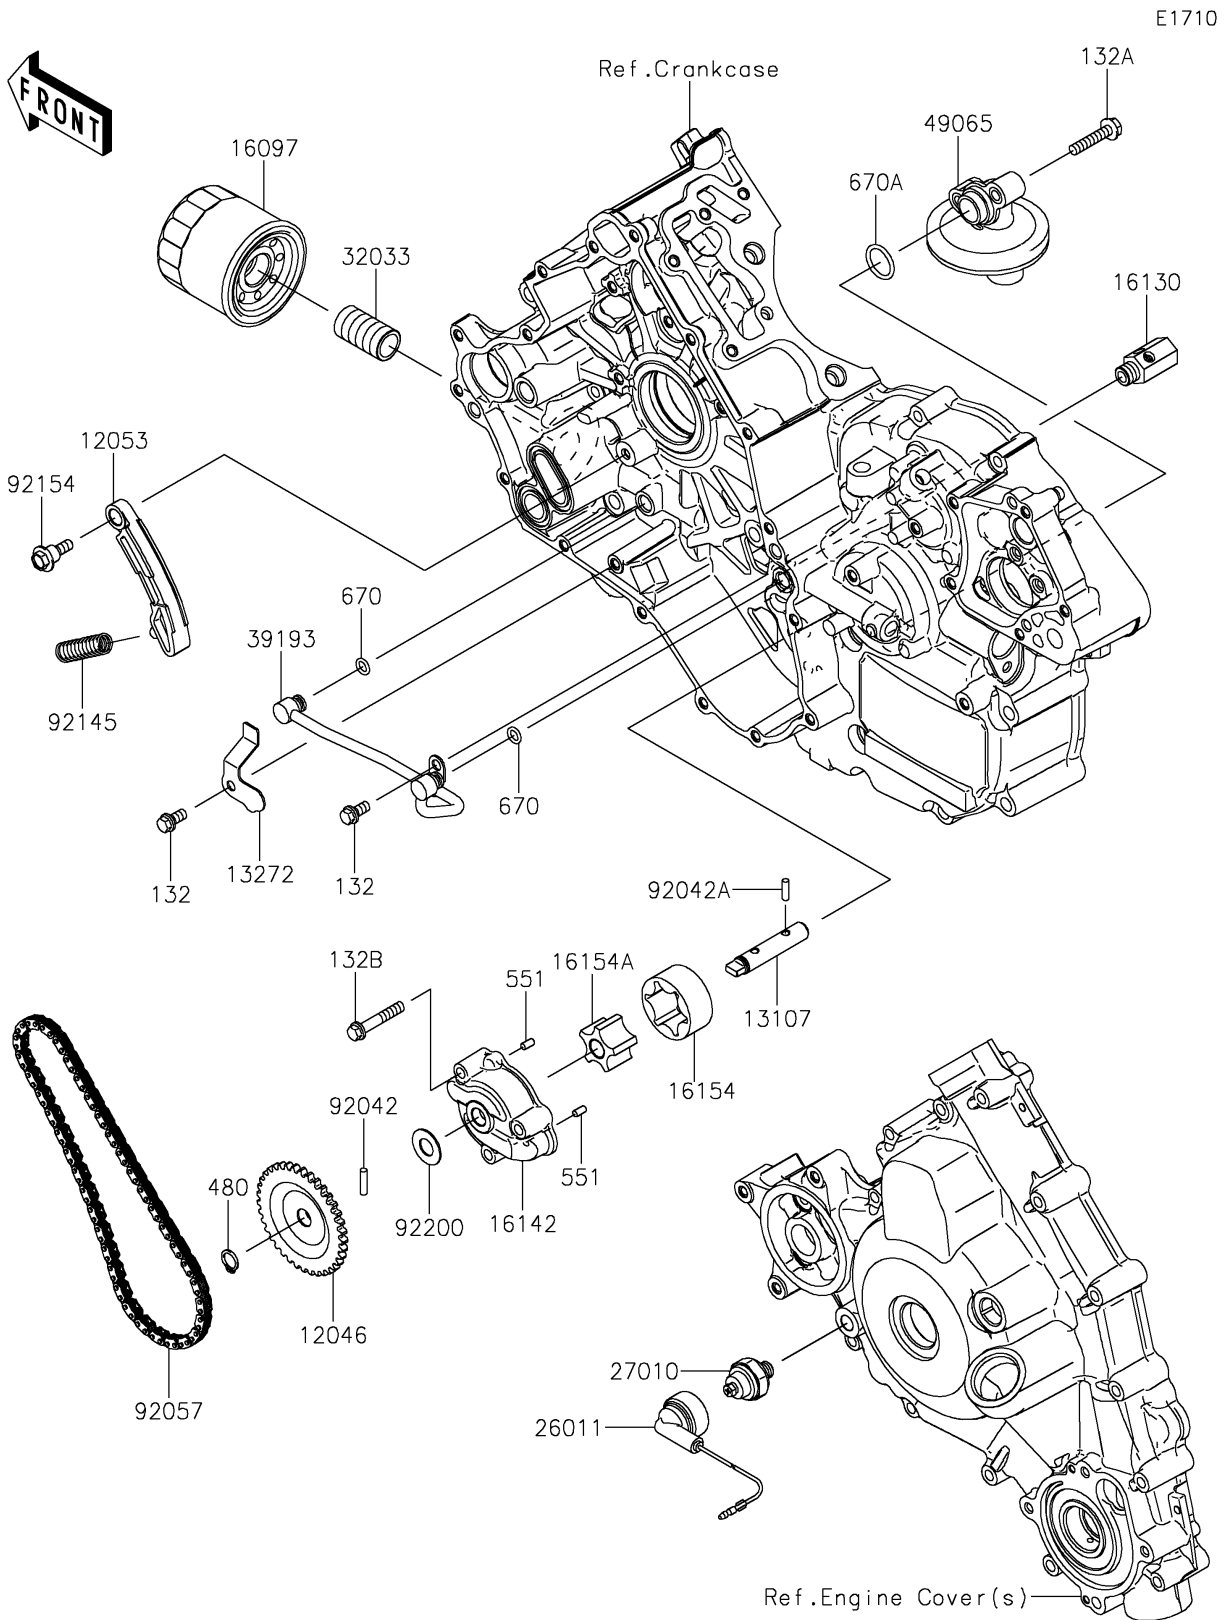

2024 TERYX4™ S LE

PARTS DIAGRAM

Oil Pump/Oil Filter

2024 TERYX4™ S LE

PARTS LIST

Oil Pump/Oil Filter

ITEM NAME	PART NUMBER	QUANTITY
SPROCKET,OIL PUMP,37T (Ref # 12046)	12046-0577	1
GUIDE-CHAIN (Ref # 12053)	12053-0180	1
SHAFT,OIL PUMP (Ref # 13107)	13107-0718	1
PLATE (Ref # 13272)	13272-0988	1
FILTER-ASSY-OIL (Ref # 16097)	16097-0007	1
VALVE-ASSY-RELIEF (Ref # 16130)	16130-1058	1
COVER-PUMP (Ref # 16142)	16142-0704	1
ROTOR-PUMP,OUTER (Ref # 16154)	16154-0706	1
ROTOR-PUMP,INNER (Ref # 16154A)	16154-0707	1
WIRE-LEAD (Ref # 26011)	26011-0818	1
SWITCH,OIL PRESSURE (Ref # 27010)	27010-1313	1
PIPE,OIL FILTER (Ref # 32033)	32033-1535	1
PIPE-OIL (Ref # 39193)	39193-0570	1
FILTER-OIL (Ref # 49065)	49065-0710	1
PIN,DOWEL,4X16.8 (Ref # 92042)	92042-029	1
PIN,DOWEL,4X13.8 (Ref # 92042A)	92042-030	1
CHAIN,DID SCR-0409 SV (Ref # 92057)	92057-0561	1
SPRING (Ref # 92145)	92145-0830	1
BOLT,FLANGED,6X8.3 (Ref # 92154)	92154-0709	1
WASHER,11.3X23X1 (Ref # 92200)	92200-0719	1
BOLT-FLANGED-SMALL,6X12 (Ref # 132)	132BA0612	2
BOLT-FLANGED-SMALL,6X30 (Ref # 132A)	132BA0630	2
BOLT-FLANGED-SMALL,6X35 (Ref # 132B)	132BA0635	3
CIRCLIP-TYPE-C,11MM (Ref # 480)	480J1100	1
PIN-DOWEL,4X8 (Ref # 551)	551A0408	2
O RING,7MM (Ref # 670)	670D1507	2
O RING,18MM (Ref # 670A)	670D2018	1