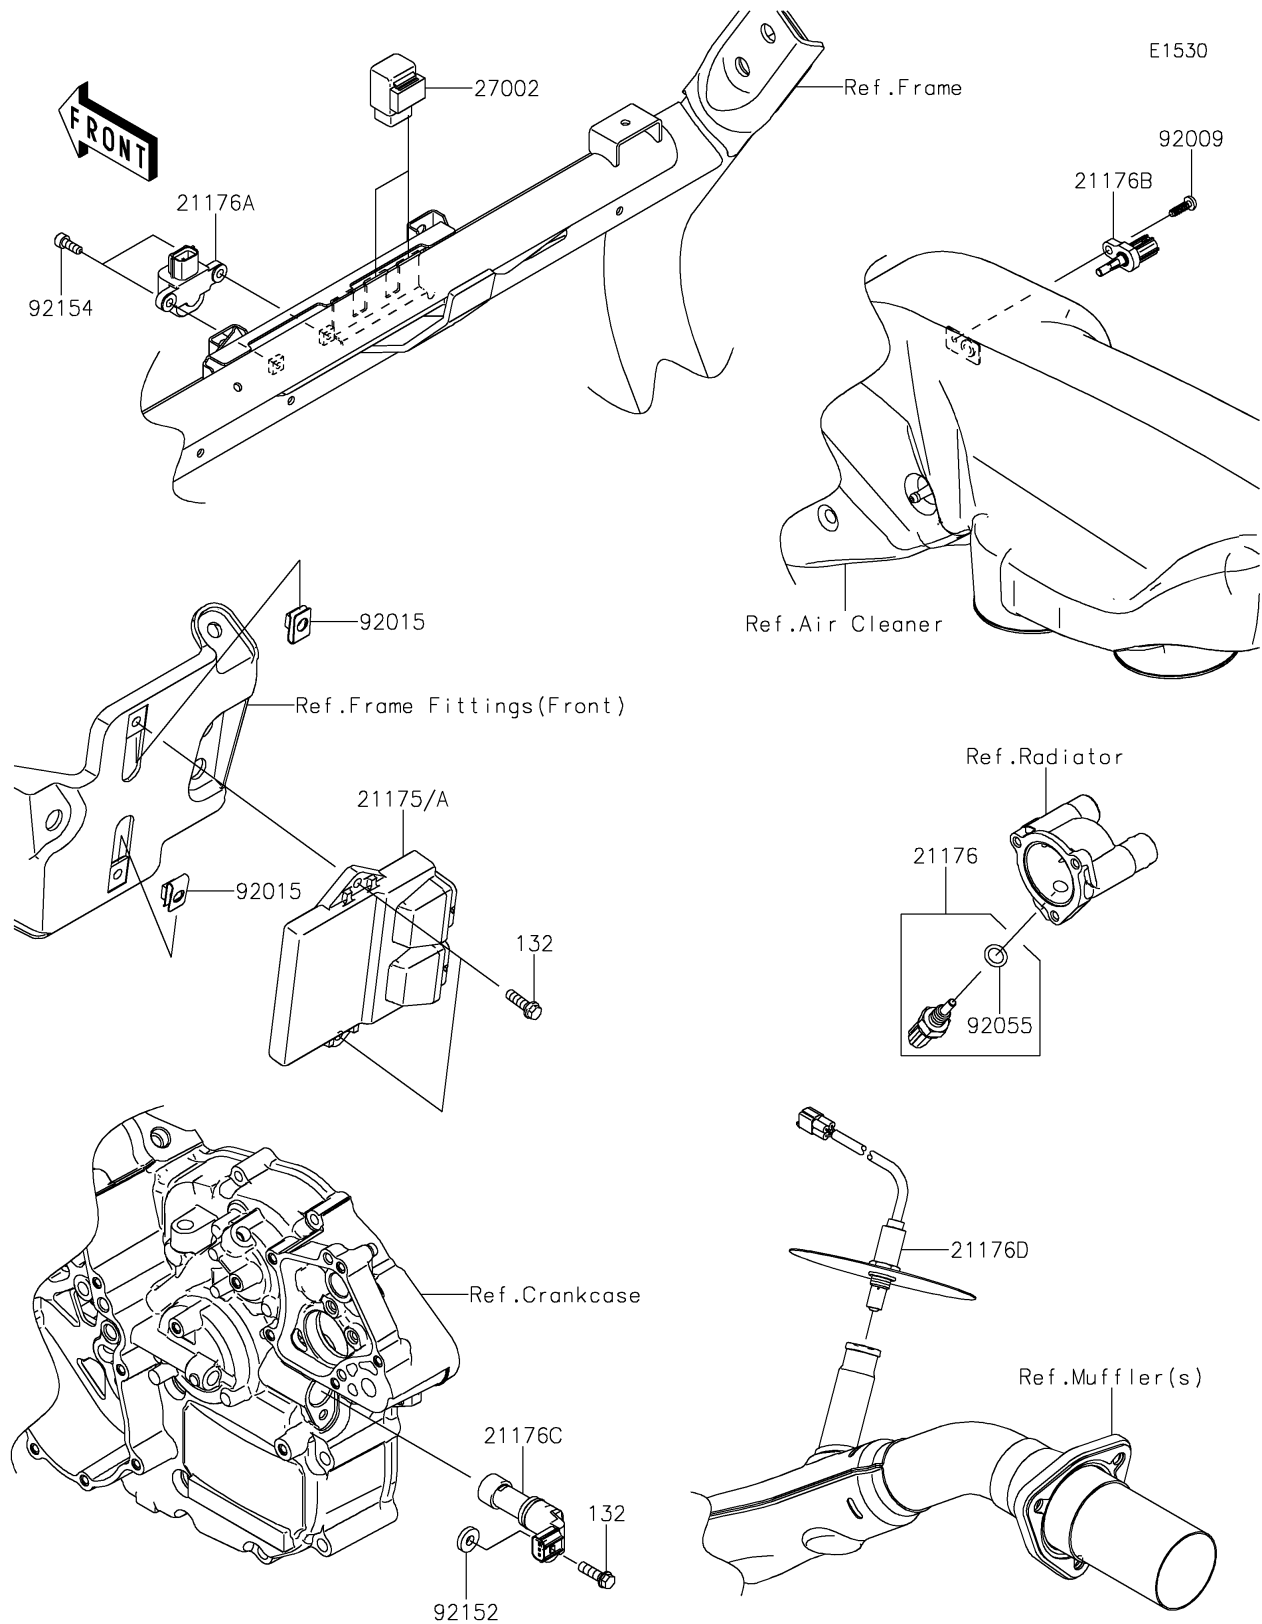

2024 TERYX4™ S LE

PARTS DIAGRAM

Fuel Injection

2024 TERYX4™ S LE

PARTS LIST

Fuel Injection

ITEM NAME	PART NUMBER	QUANTITY
CONTROL UNIT-ELECTRONIC (Ref # 21175)	21175-1151	1
CONTROL UNIT-ELECTRONIC (Ref # 21175A)	21175-1258	1
SENSOR,WATER TEMP (Ref # 21176)	21176-0009	1
SENSOR,VEHICLE-DOWN (Ref # 21176A)	21176-0026	1
SENSOR,AIR TEMPERATURE (Ref # 21176B)	21176-0048	1
SENSOR,SPEED (Ref # 21176C)	21176-0712	1
SENSOR,OXYGEN (Ref # 21176D)	21176-0935	1
RELAY-ASSY (Ref # 27002)	27002-1062	2
SCREW,TAPPING,5X16 (Ref # 92009)	92009-1984	1
NUT,6MM (Ref # 92015)	92015-1602	2
RING-O,9.5X1.9 (Ref # 92055)	92055-0016	1
COLLAR,6.5X16X3.2 (Ref # 92152)	92152-1975	1
BOLT,SOCKET,5X14 (Ref # 92154)	92154-1841	2
BOLT-FLANGED-SMALL,6X20 (Ref # 132)	132BA0620	3