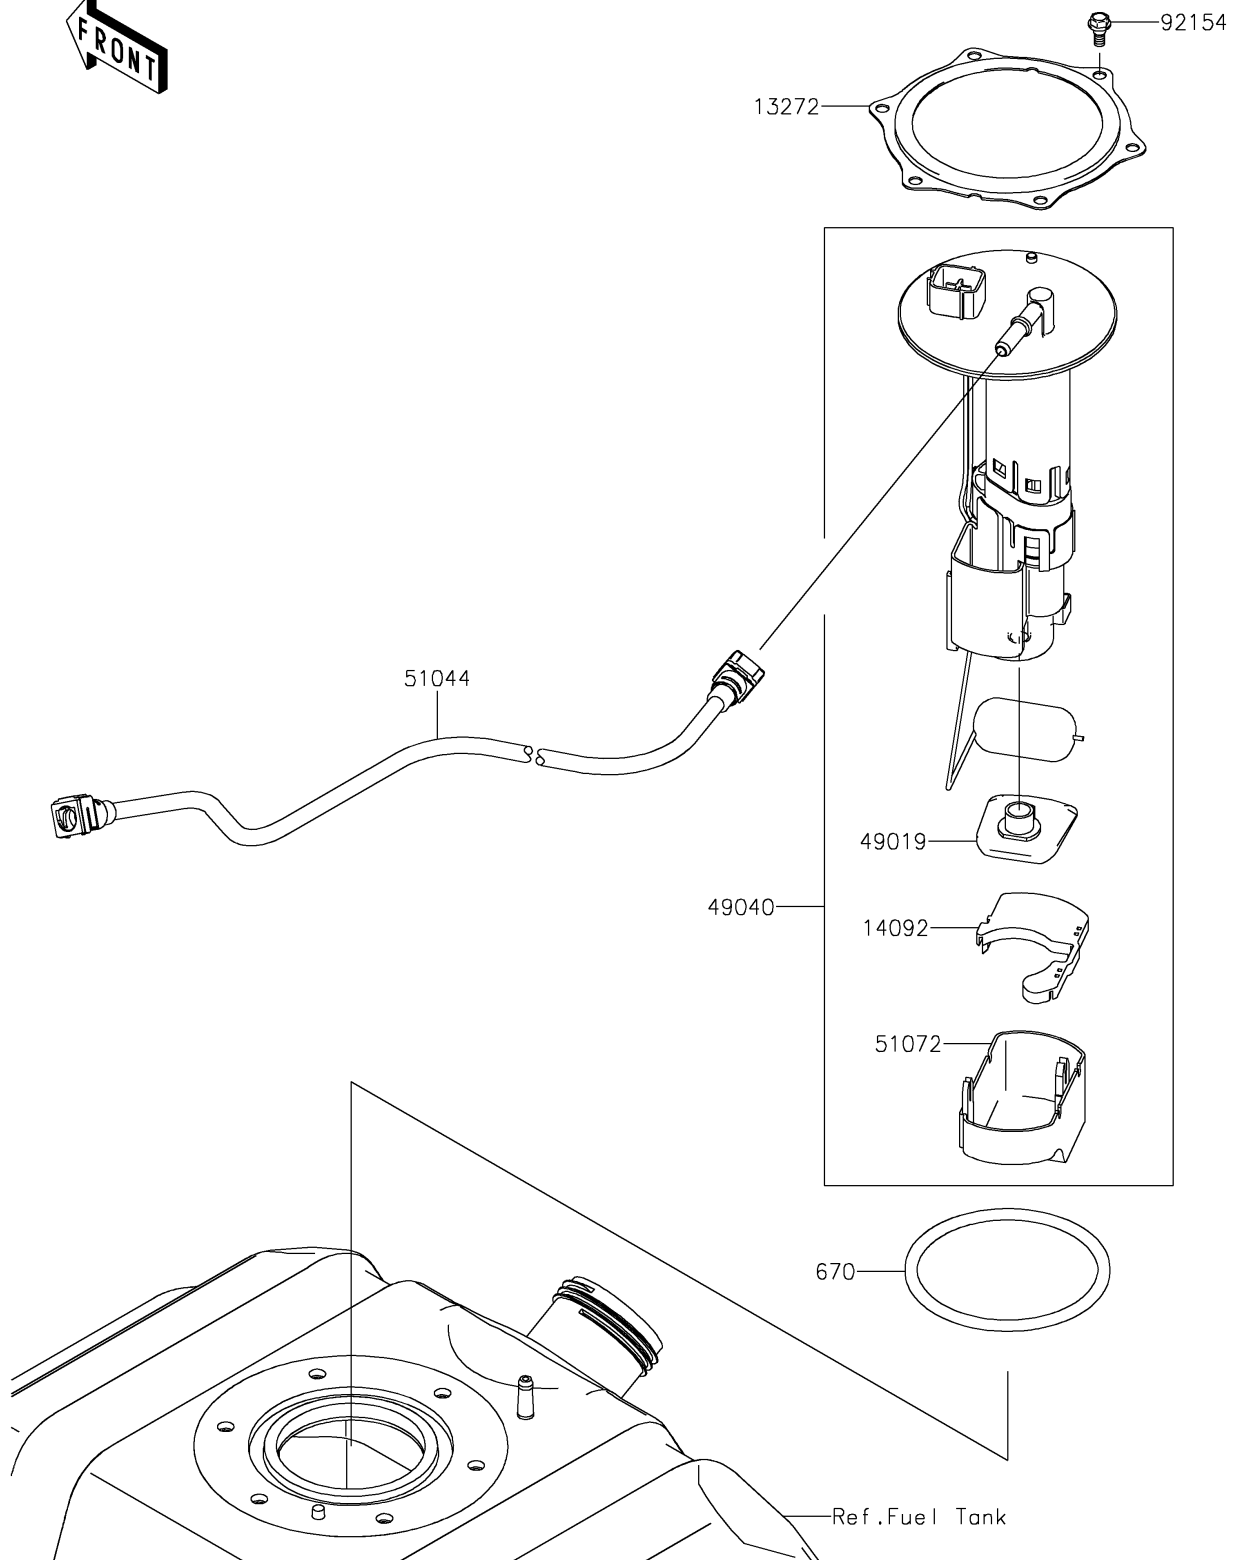

2024 TERYX4™ S LE

PARTS DIAGRAM

Fuel Pump

E1520

2024 TERYX4™ S LE

PARTS LIST

Fuel Pump

ITEM NAME	PART NUMBER	QUANTITY
PLATE (Ref # 13272)	13272-2500	1
COVER (Ref # 14092)	14092-1044	1
FILTER-FUEL (Ref # 49019)	49019-0013	1
PUMP-FUEL (Ref # 49040)	49040-0716	1
TUBE-ASSY (Ref # 51044)	51044-0811	1
CHAMBER-FUEL (Ref # 51072)	51072-0003	1
BOLT,FUEL PUMP (Ref # 92154)	92154-1326	6
O RING (Ref # 670)	670E5090	1