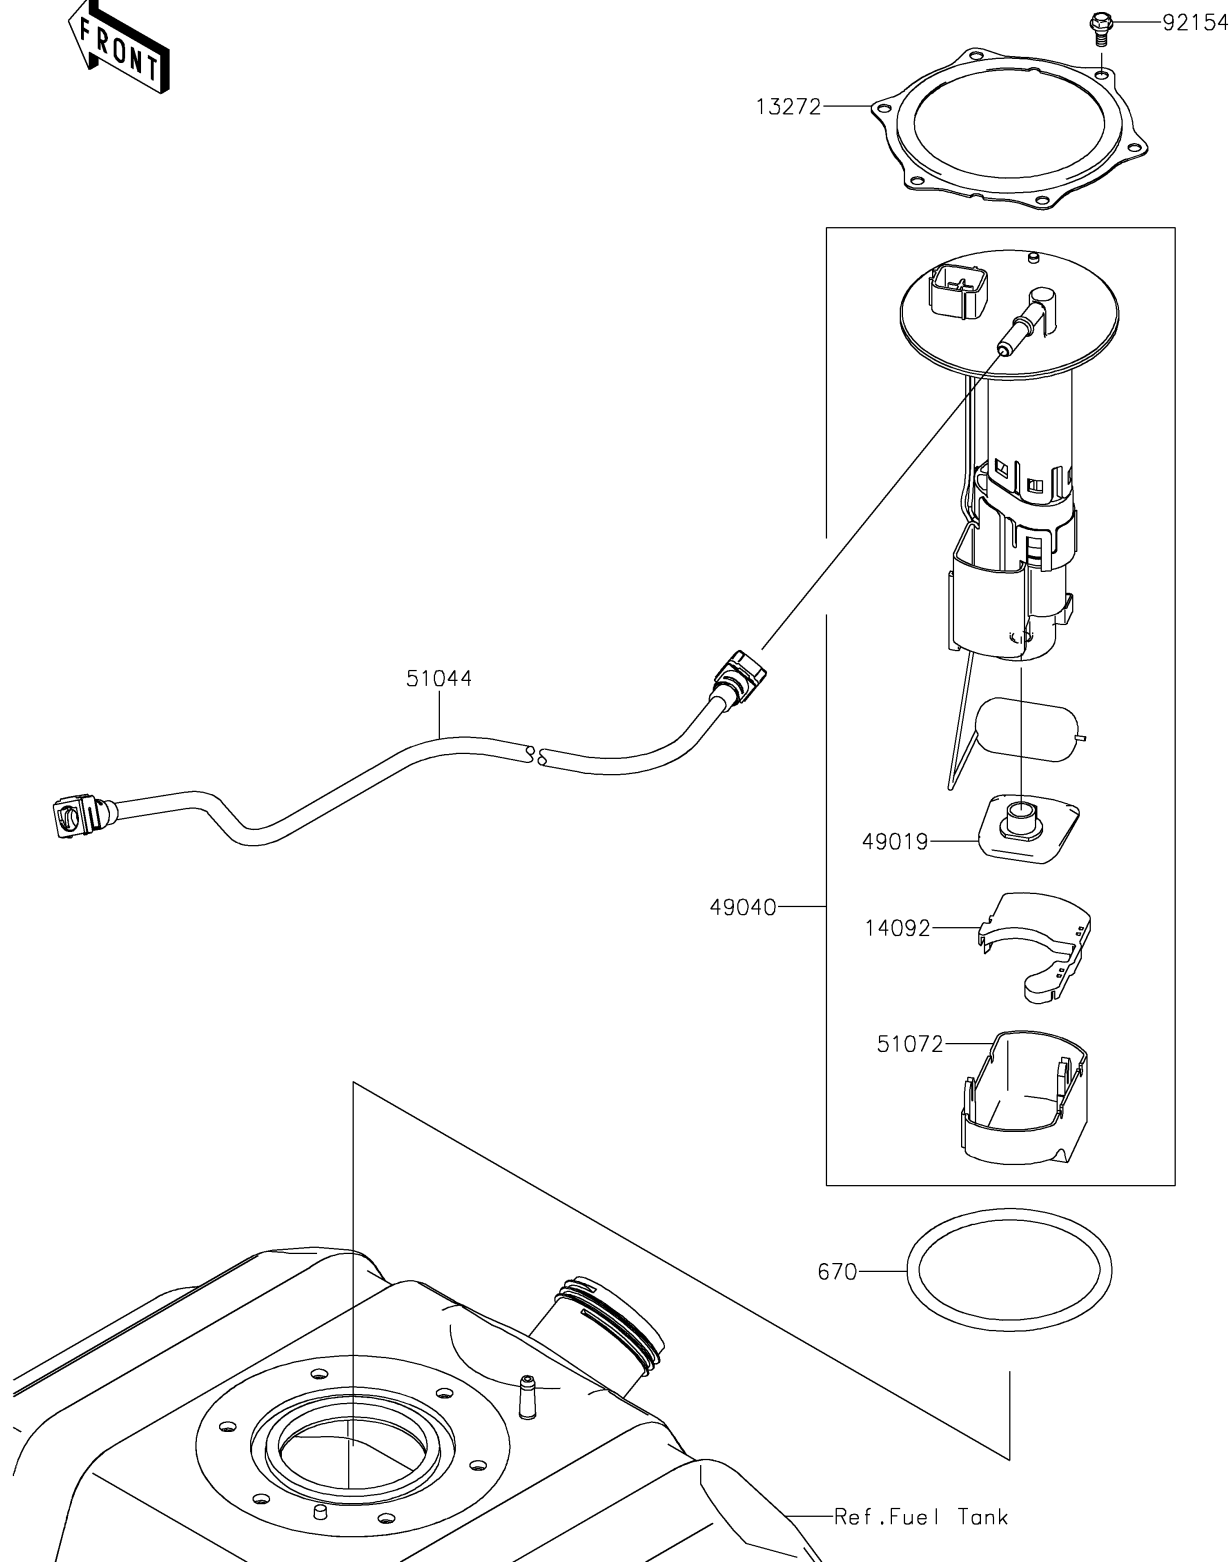

2024 Teryx4™ S LE

PARTS DIAGRAM

Fuel Pump

Kawasaki

Let the Good Times Roll®

E1520

2024 Teryx4™ S LE

PARTS LIST

Fuel Pump

Kawasaki

Let the Good Times Roll®

ITEM NAME

PART NUMBER

QUANTITY
