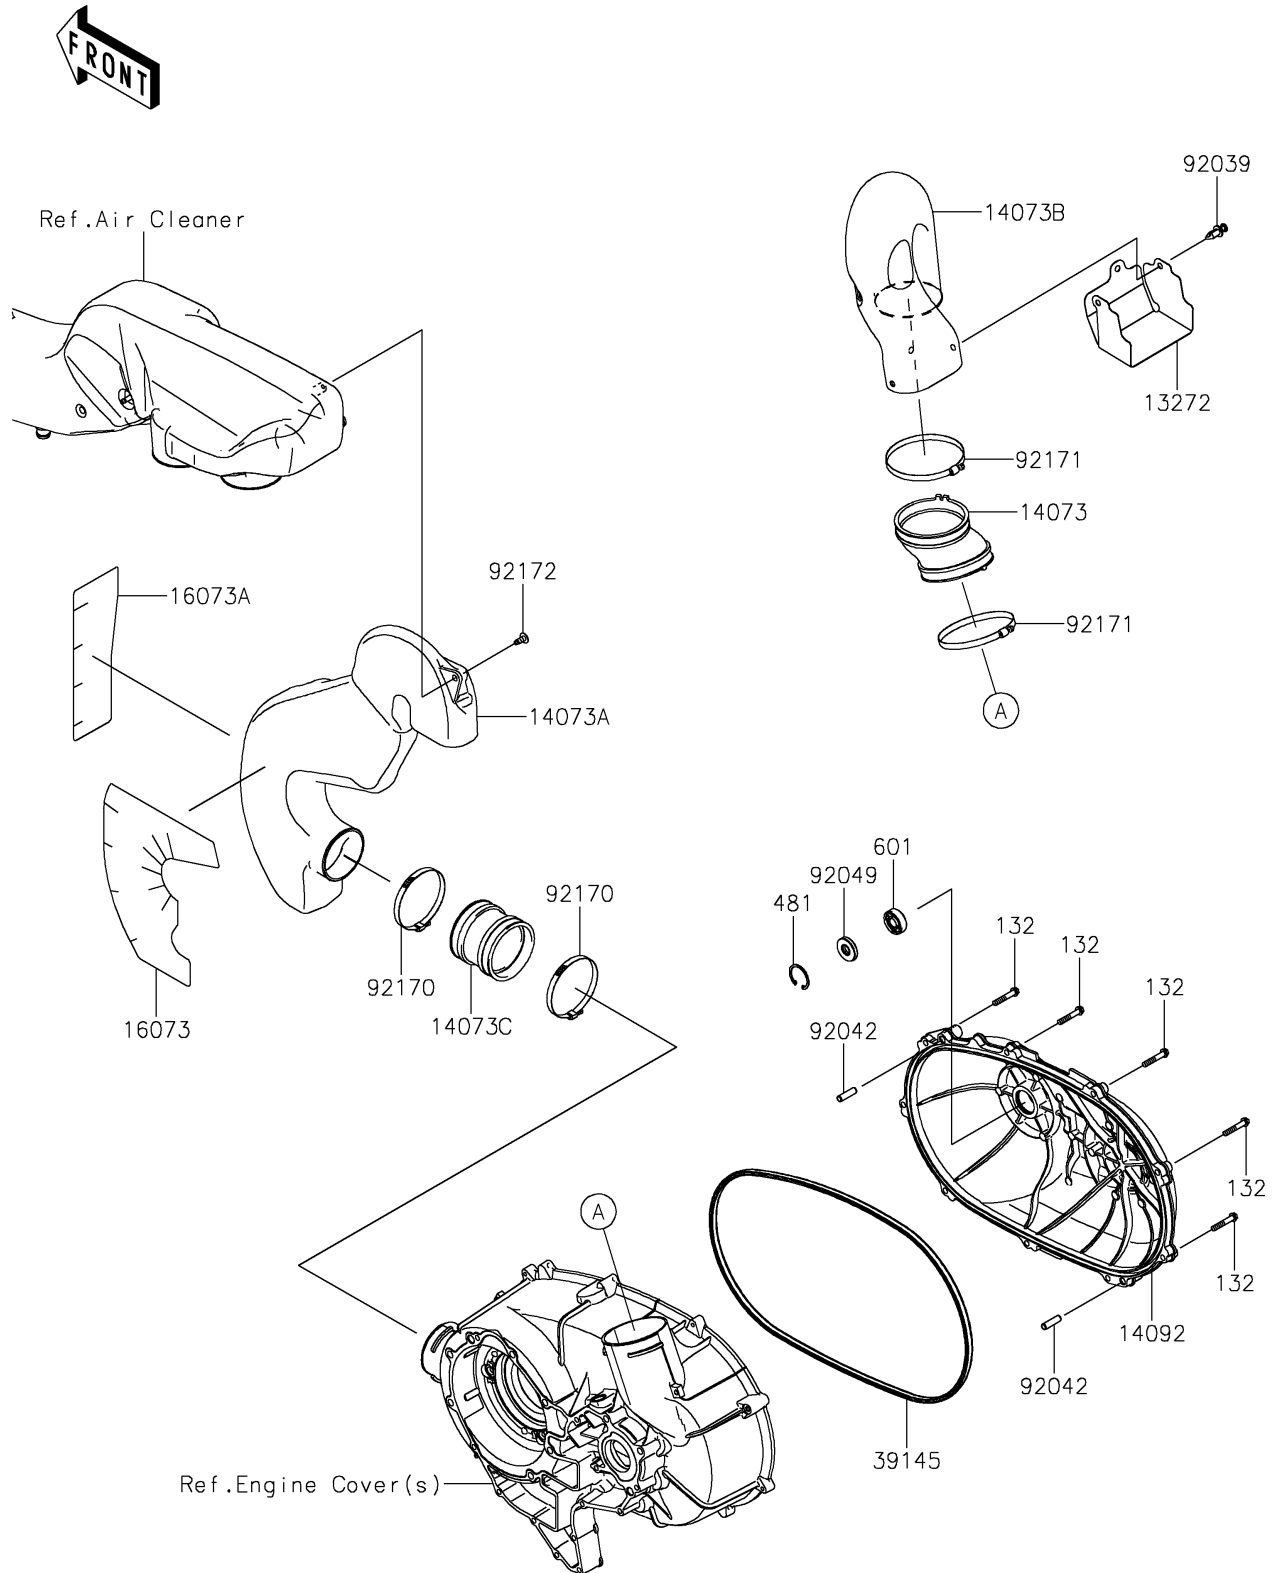

2024 Teryx4™ S LE

PARTS DIAGRAM

Converter Cover

E1393

2024 Teryx4™ S LE

PARTS LIST

Converter Cover

ITEM NAME

PART NUMBER

QUANTITY
