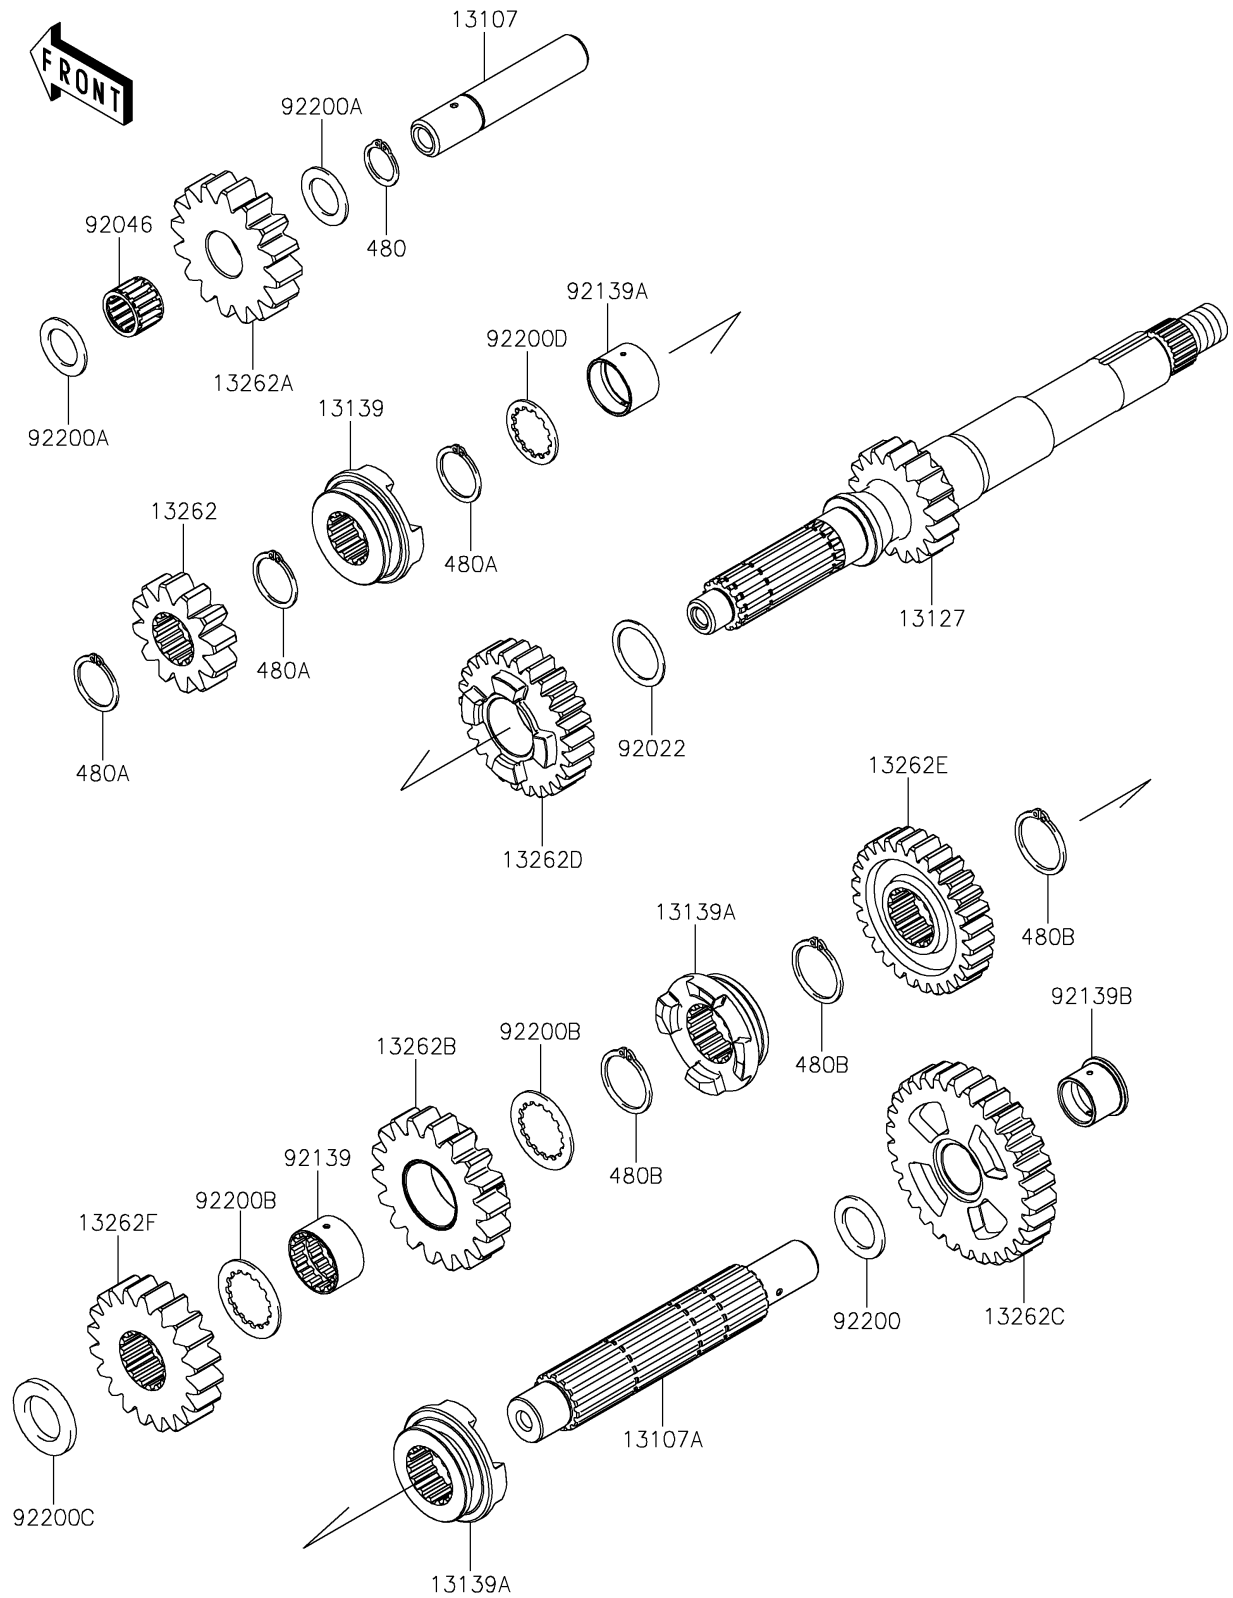

## PARTS DIAGRAM

### Transmission

E1361

## PARTS LIST

### Transmission

ITEM NAME	PART NUMBER	QUANTITY
SHAFT,REVERSE (Ref # 13107)	13107-0715	1
SHAFT,COUNTER (Ref # 13107A)	13107-0716	1
SHAFT-TRANSMISSION INPUT,17T (Ref # 13127)	13127-0654	1
SHIFTER,INPUT HI (Ref # 13139)	13139-0624	1
SHIFTER,OUTPUT (Ref # 13139A)	13139-0625	2
GEAR,INPUT REVERSE,12T (Ref # 13262)	13262-0861	1
GEAR,REVERSE IDLE,16T (Ref # 13262A)	13262-0862	1
GEAR,OUTPUT REVERSE,18T (Ref # 13262B)	13262-0865	1
GEAR,OUTPUT LOW,31T (Ref # 13262C)	13262-0867	1
GEAR,INPUT HI,26T (Ref # 13262D)	13262-1551	1
GEAR,OUTPUT HI,28T (Ref # 13262E)	13262-1552	1
GEAR,OUTPUT,19T (Ref # 13262F)	13262-1553	1
WASHER,25.3X32X1 (Ref # 92022)	92022-1800	1
BEARING-NEEDLE,182216E03 C3 (Ref # 92046)	92046-0605	1
BUSHING,25X28.3X16.7 (Ref # 92139)	92139-0107	1
BUSHING,25X28X17.8 (Ref # 92139A)	92139-0280	1
BUSHING,20X24X18.7 (Ref # 92139B)	92139-0707	1
WASHER,20.2X30X1.8 (Ref # 92200)	92200-0221	1
WASHER,18.2X28X1.5 (Ref # 92200A)	92200-0716	2
WASHER,28.5X38X1.5 (Ref # 92200B)	92200-0717	2
WASHER,22.2X36X3.6 (Ref # 92200C)	92200-0718	1
WASHER,25.2X31.0X1.5 (Ref # 92200D)	92200-1239	1
CIRCLIP-TYPE-C,18MM (Ref # 480)	480J1800	1
CIRCLIP-TYPE-C,24MM (Ref # 480A)	480J2400	3
CIRCLIP-TYPE-C,28MM (Ref # 480B)	480J2800	3