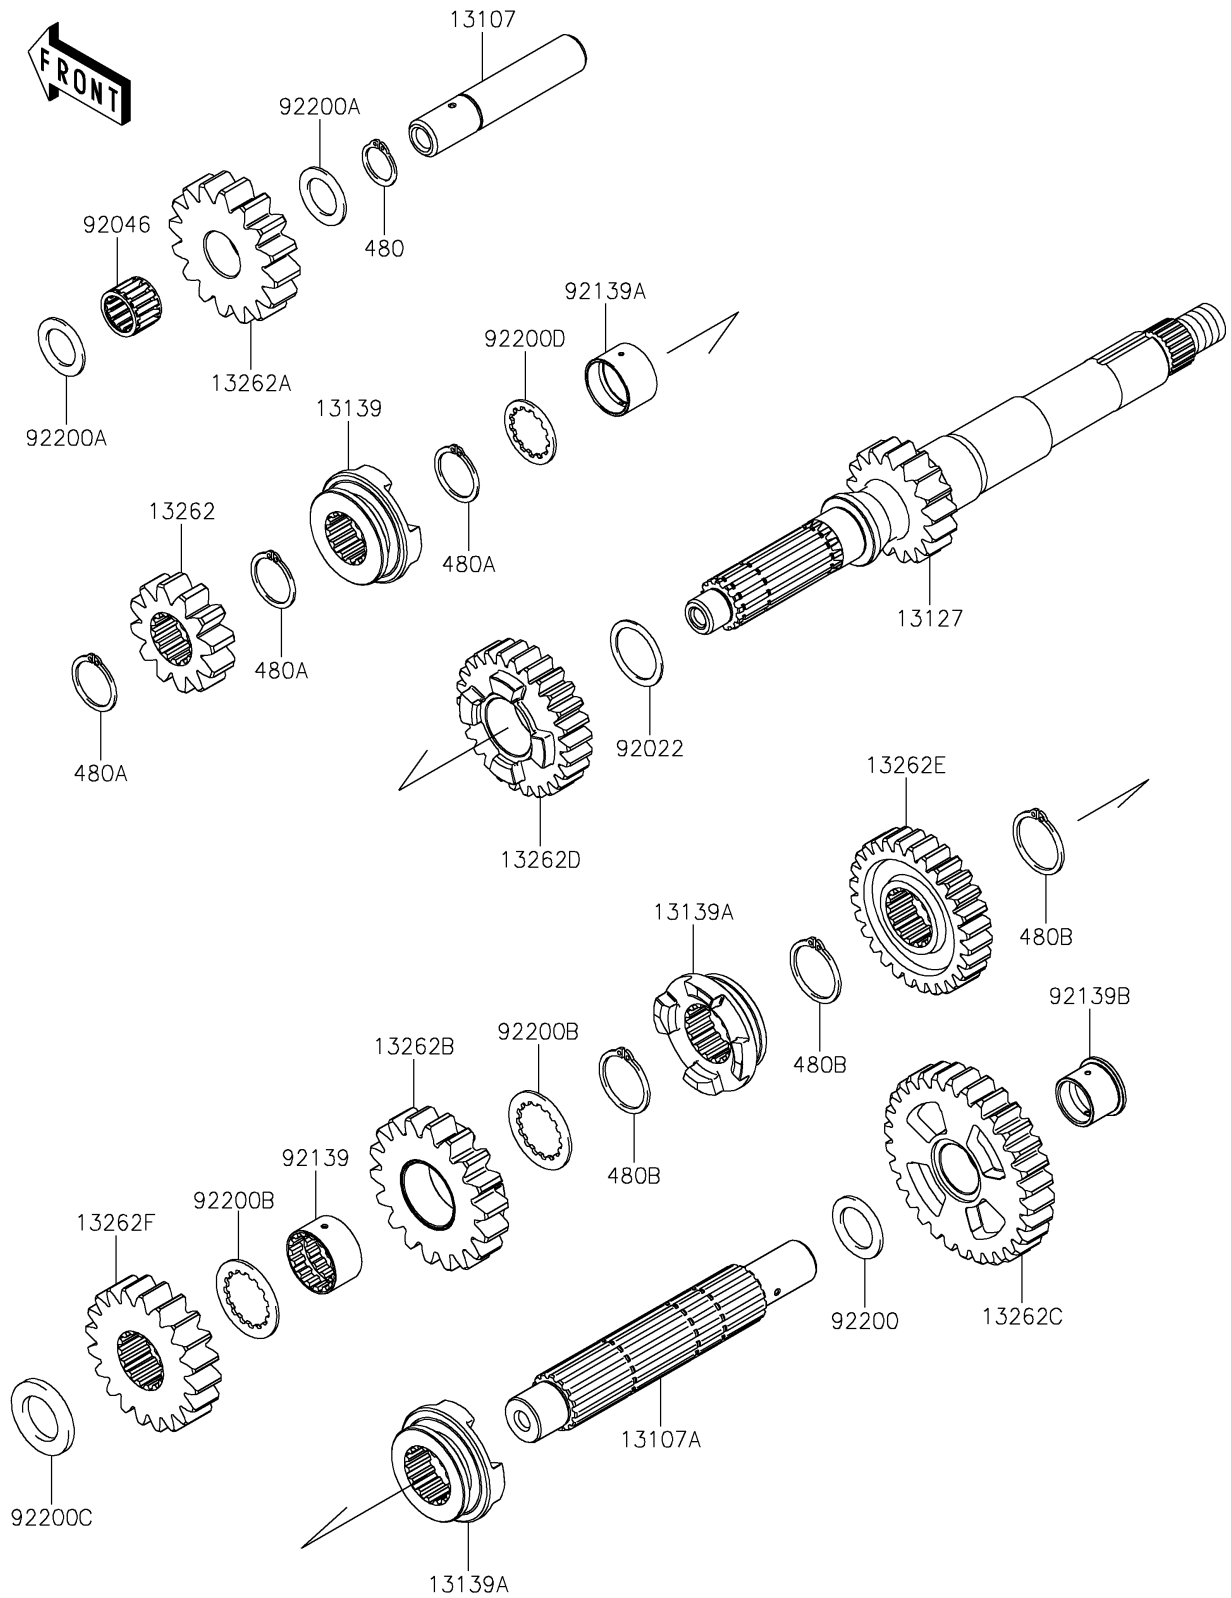

2024 Teryx4™ S LE

PARTS DIAGRAM

Transmission

E1361

2024 Teryx4™ S LE

PARTS LIST

Transmission

Kawasaki

Let the Good Times Roll®

ITEM NAME

PART NUMBER

QUANTITY
