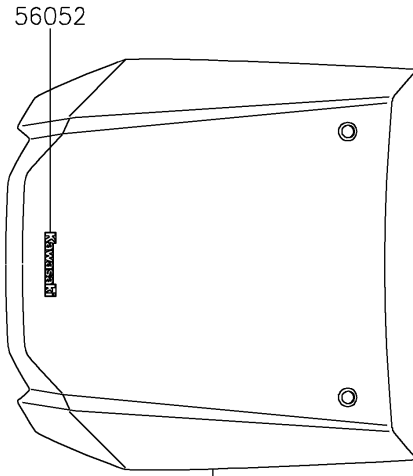

2025 TERYX4™ S SE

PARTS DIAGRAM

Decals(LSFNN/LSFNL)

F2861B

Ref.Front Fender(s)

Ref.Frame Fittings
(Front)

Ref.Rear Fender(s)

Ref.Door