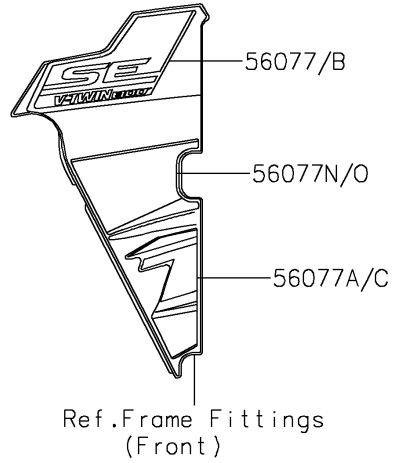

2025 TERYX4™ S SE

PARTS DIAGRAM

Decals(LSFNN/LSFNL)

F2861B

Ref.Front Fender(s)

Ref.Frame Fittings
(Front)

Ref.Rear Fender(s)

Ref.Door

Ref.Door

2025 TERYX4™ S SE

PARTS LIST

Decals(LSFNN/LSFNL)

ITEM NAME

PART NUMBER

QUANTITY
