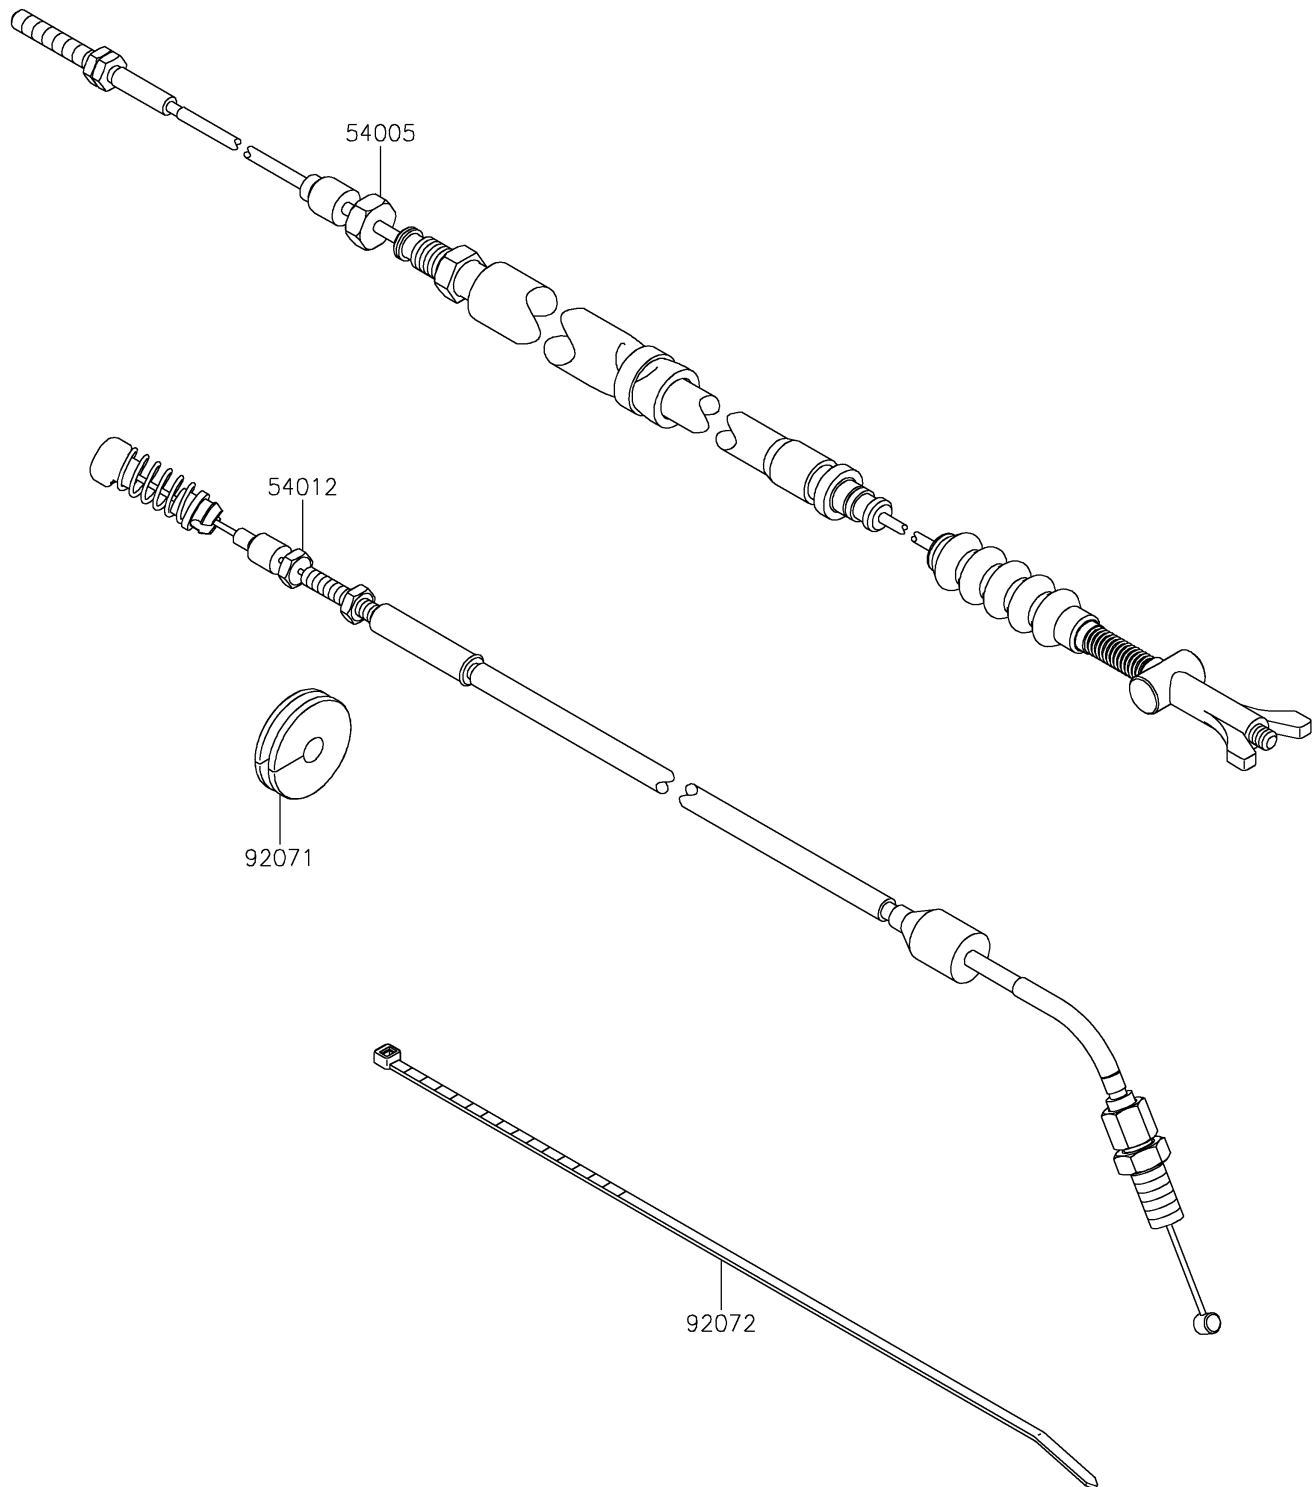

2023 TERYX4™ S SPECIAL EDITION

PARTS DIAGRAM

Cables

F2540

2023 TERYX4™ S SPECIAL EDITION

PARTS LIST

Cables

ITEM NAME	PART NUMBER	QUANTITY
CABLE-BRAKE (Ref # 54005)	54005-0042	1
CABLE-THROTTLE (Ref # 54012)	54012-0700	1
GROMMET (Ref # 92071)	92071-1136	1
BAND,L=292.1 (Ref # 92072)	92072-3509	1