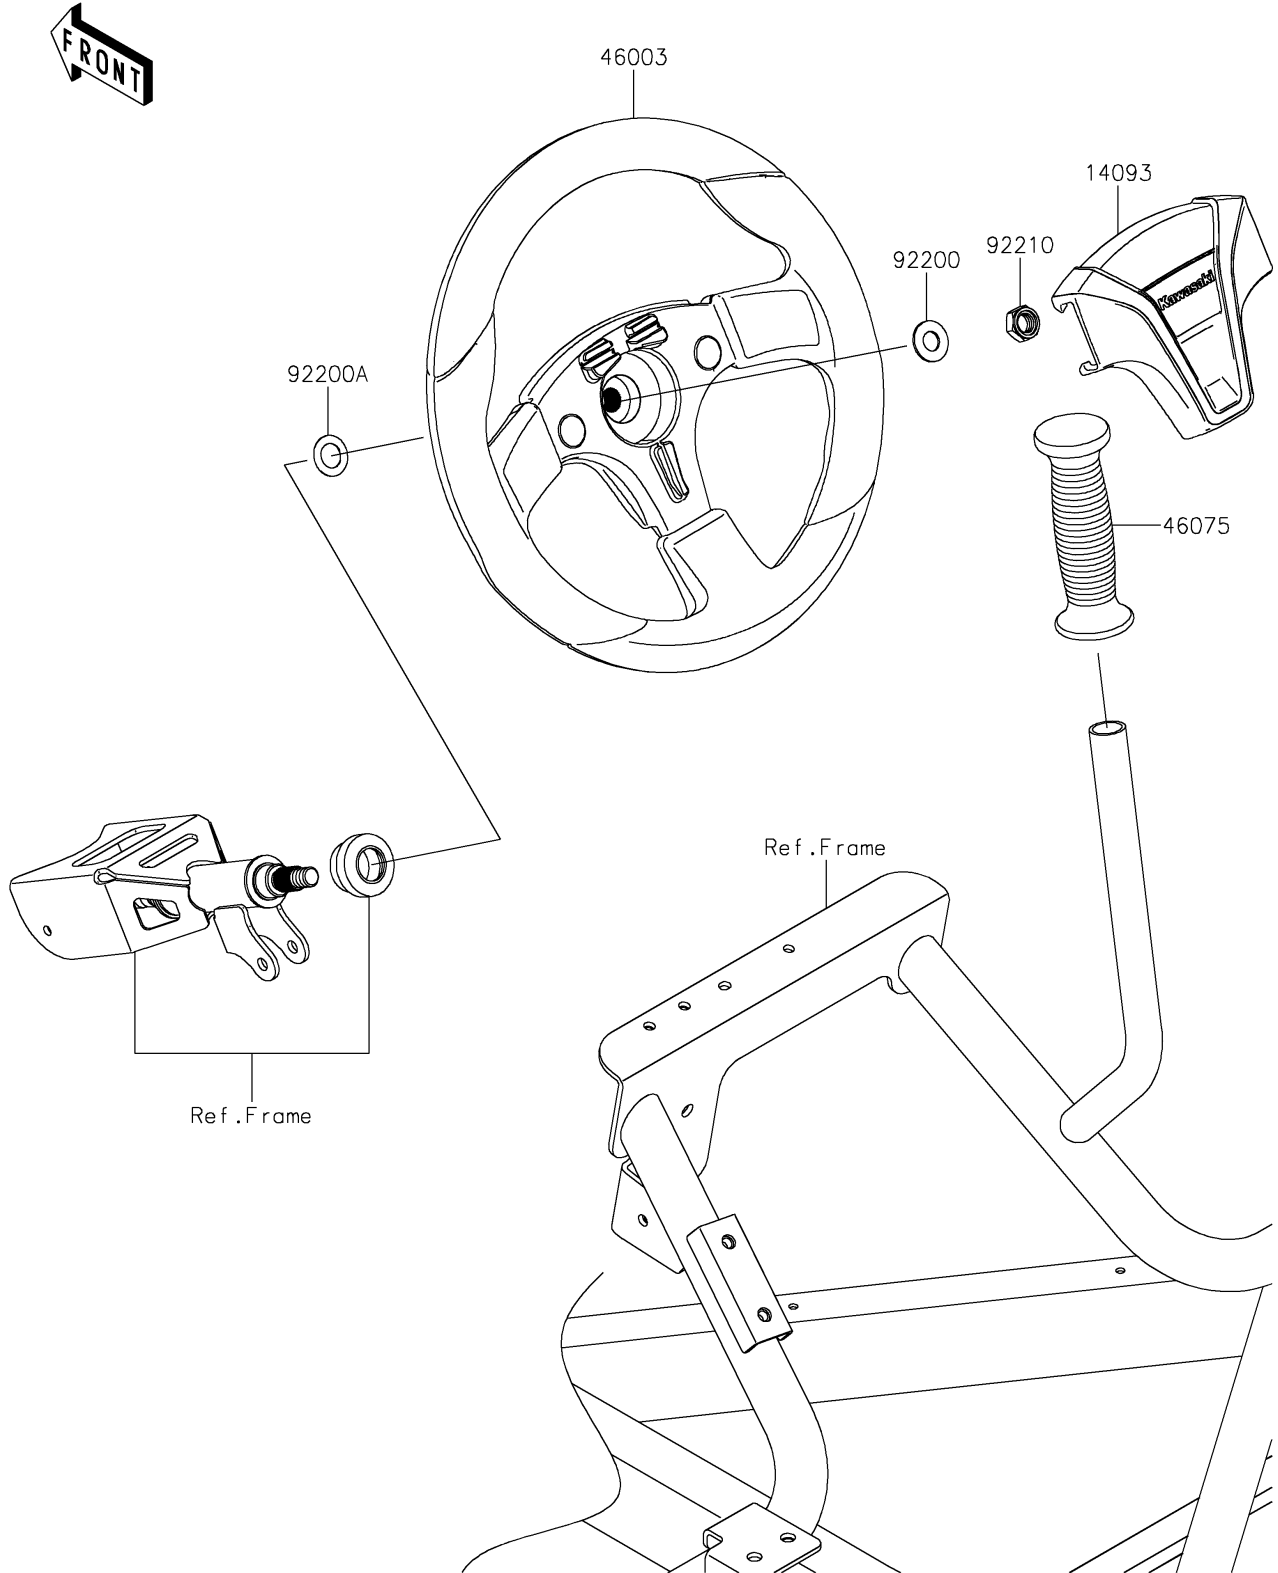

2024 TERYX4™ S SE

PARTS DIAGRAM

Steering Wheel

F2311

2024 TERYX4™ S SE

PARTS LIST

Steering Wheel

Kawasaki

Let the Good Times Roll®

ITEM NAME

PART NUMBER

QUANTITY
