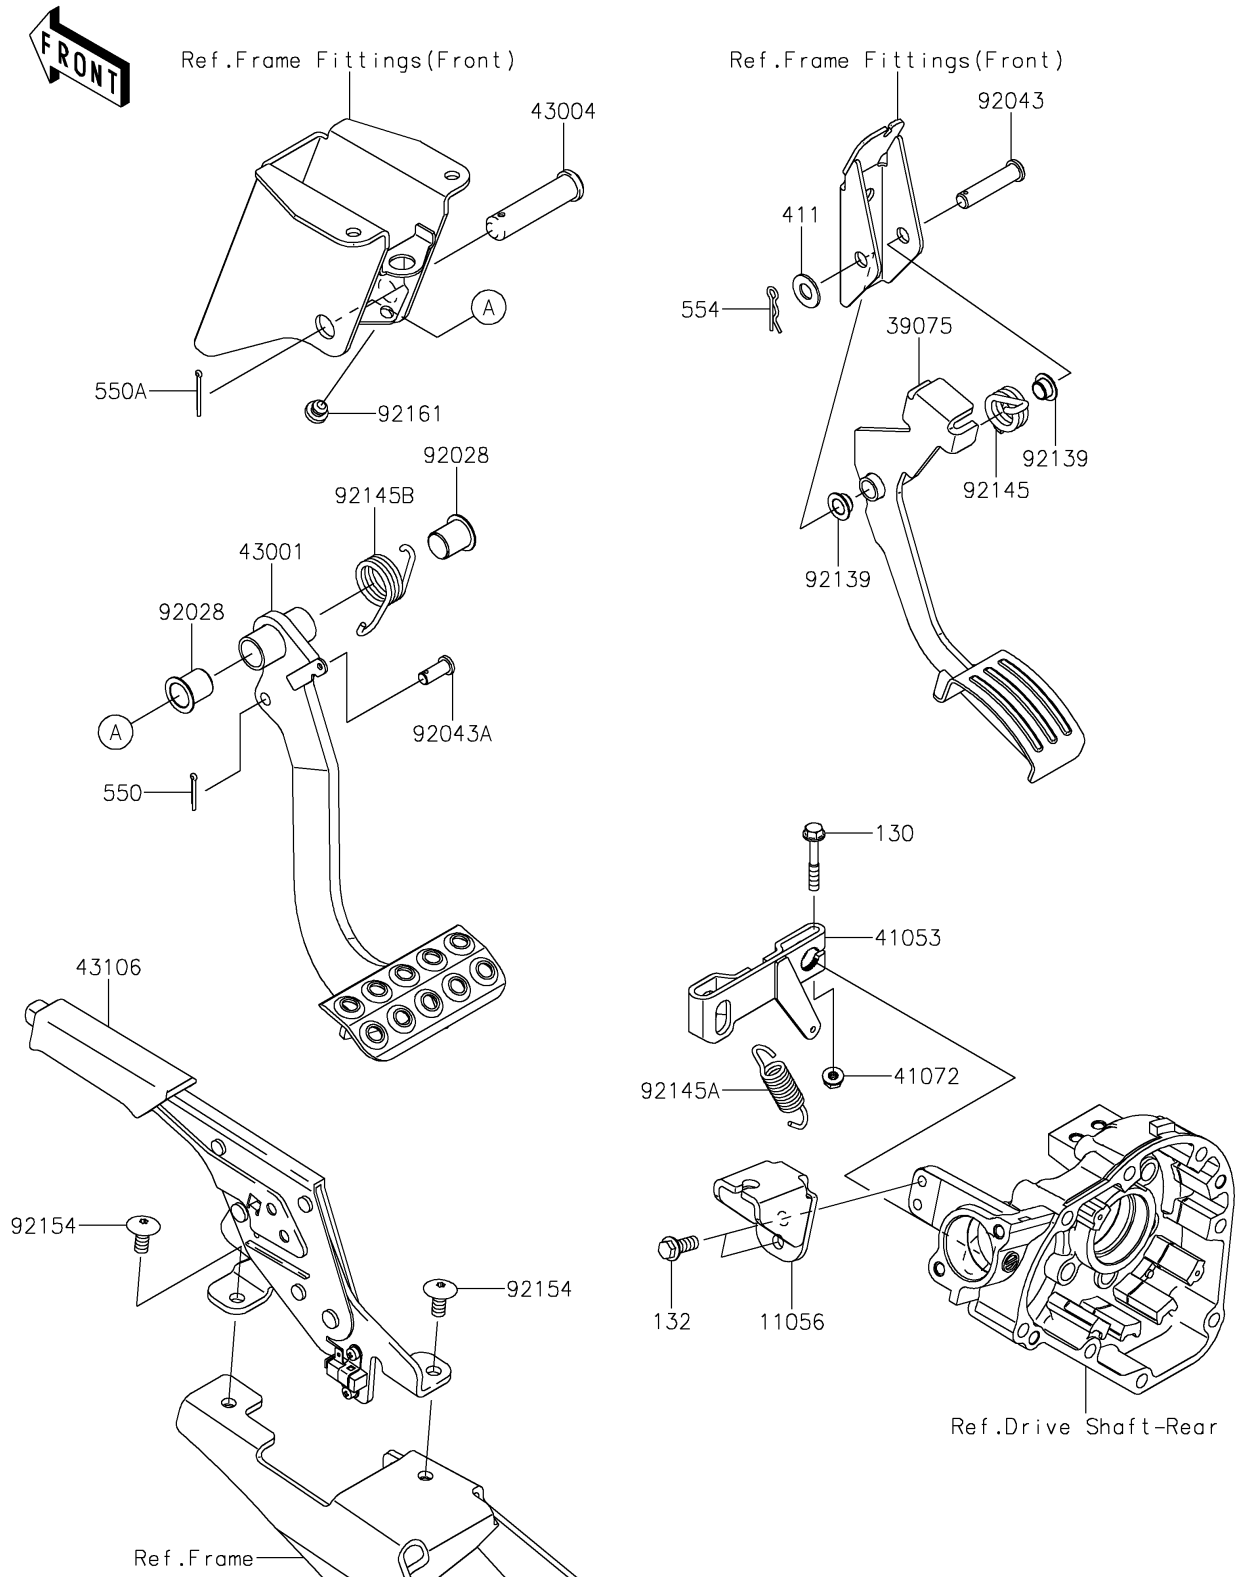

2025 TERYX4™ S SE

PARTS DIAGRAM

Brake Pedal/Throttle Lever

F2260

2025 TERYX4™ S SE

PARTS LIST

Brake Pedal/Throttle Lever

ITEM NAME

PART NUMBER

QUANTITY
