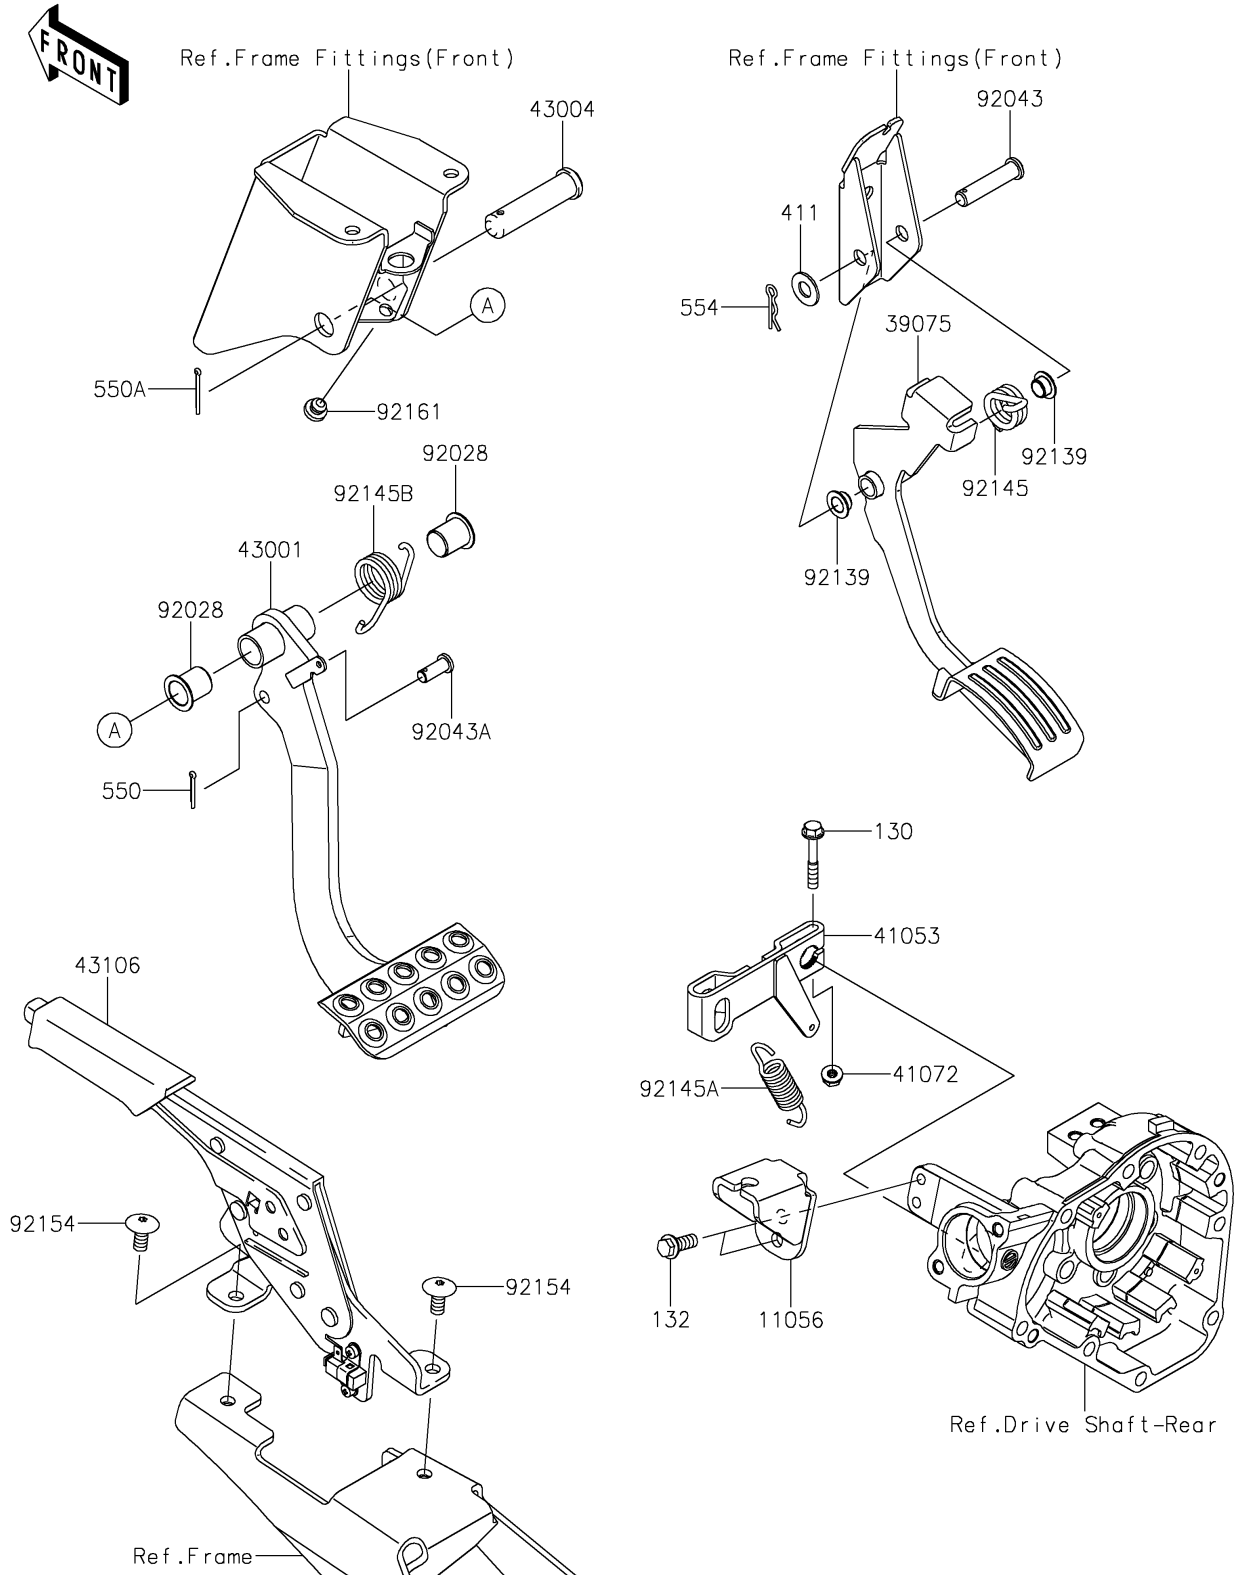

# 2025 TERYX4™ S SE

## PARTS DIAGRAM

### Brake Pedal/Throttle Lever

F2260

## PARTS LIST

Brake Pedal/Throttle Lever

**ITEM NAME**

**PART NUMBER**

**QUANTITY**

---