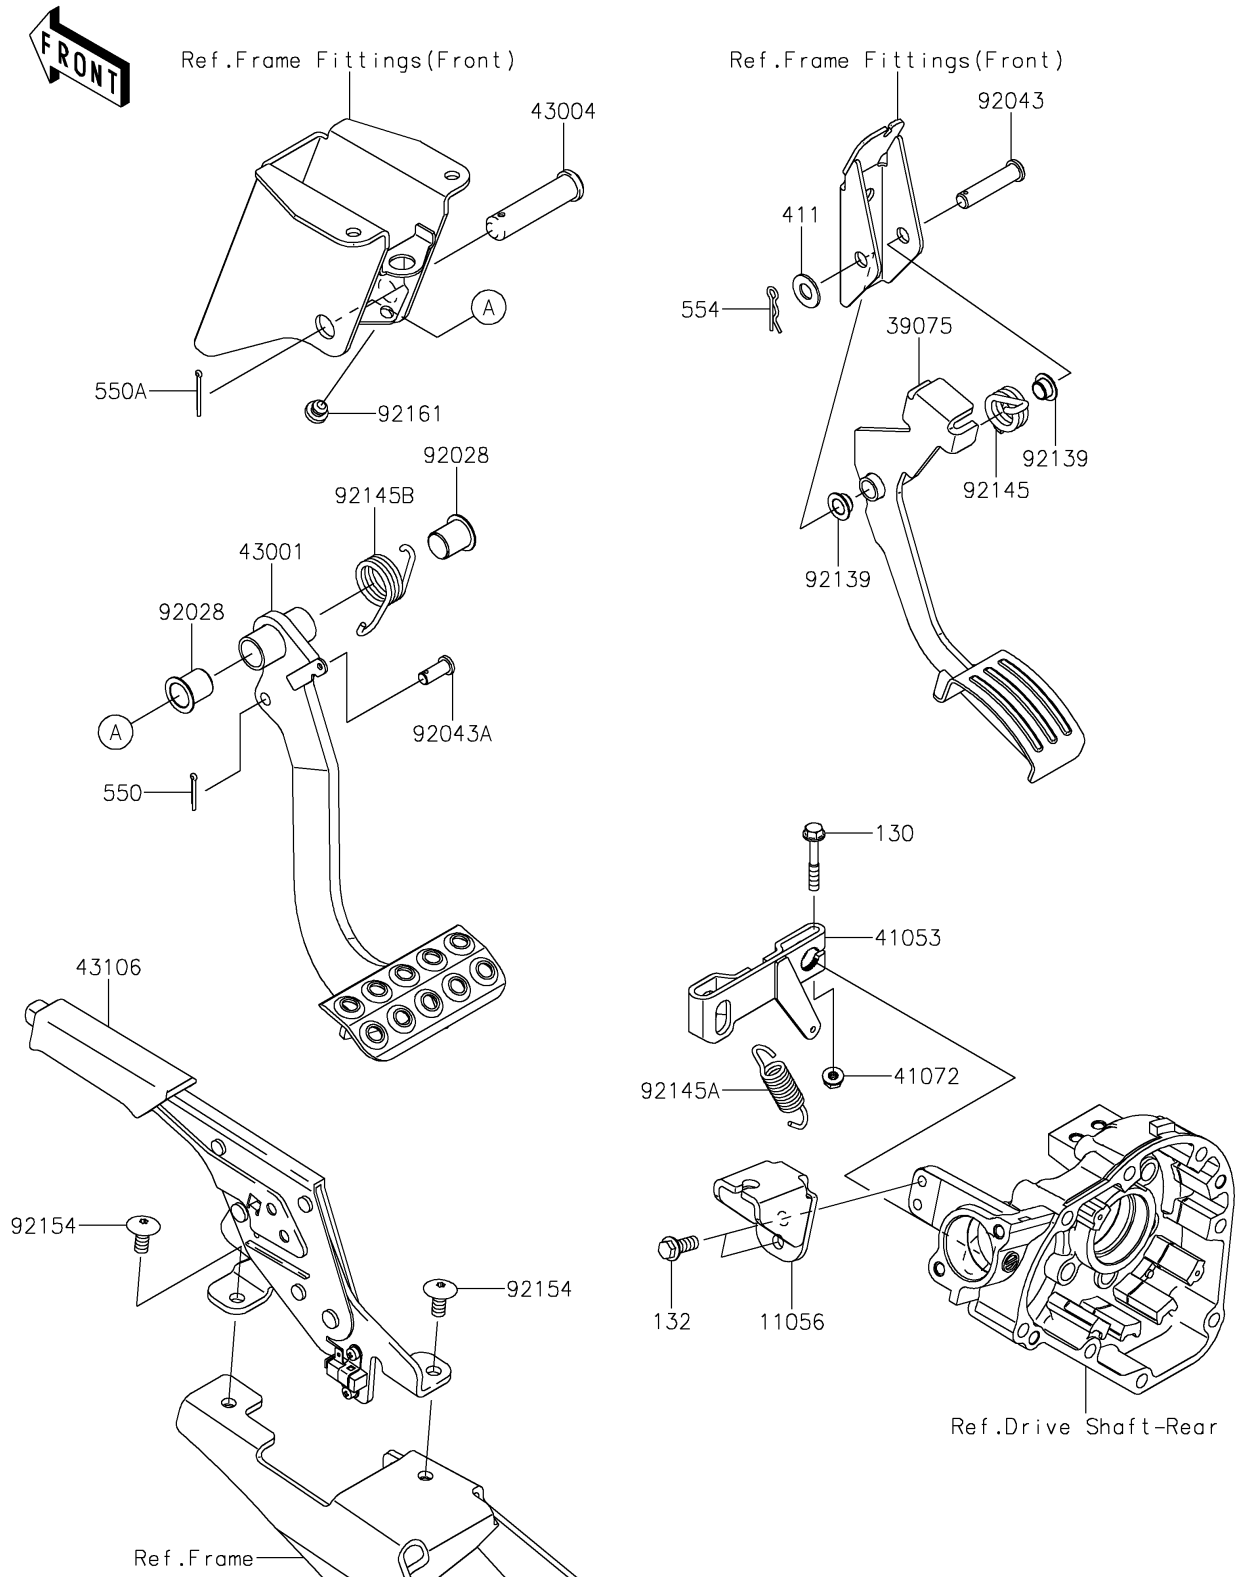

2023 TERYX4™ S SPECIAL EDITION

PARTS DIAGRAM

Brake Pedal/Throttle Lever

F2260

2023 TERYX4™ S SPECIAL EDITION

PARTS LIST

Brake Pedal/Throttle Lever

ITEM NAME	PART NUMBER	QUANTITY
-----------	-------------	----------
