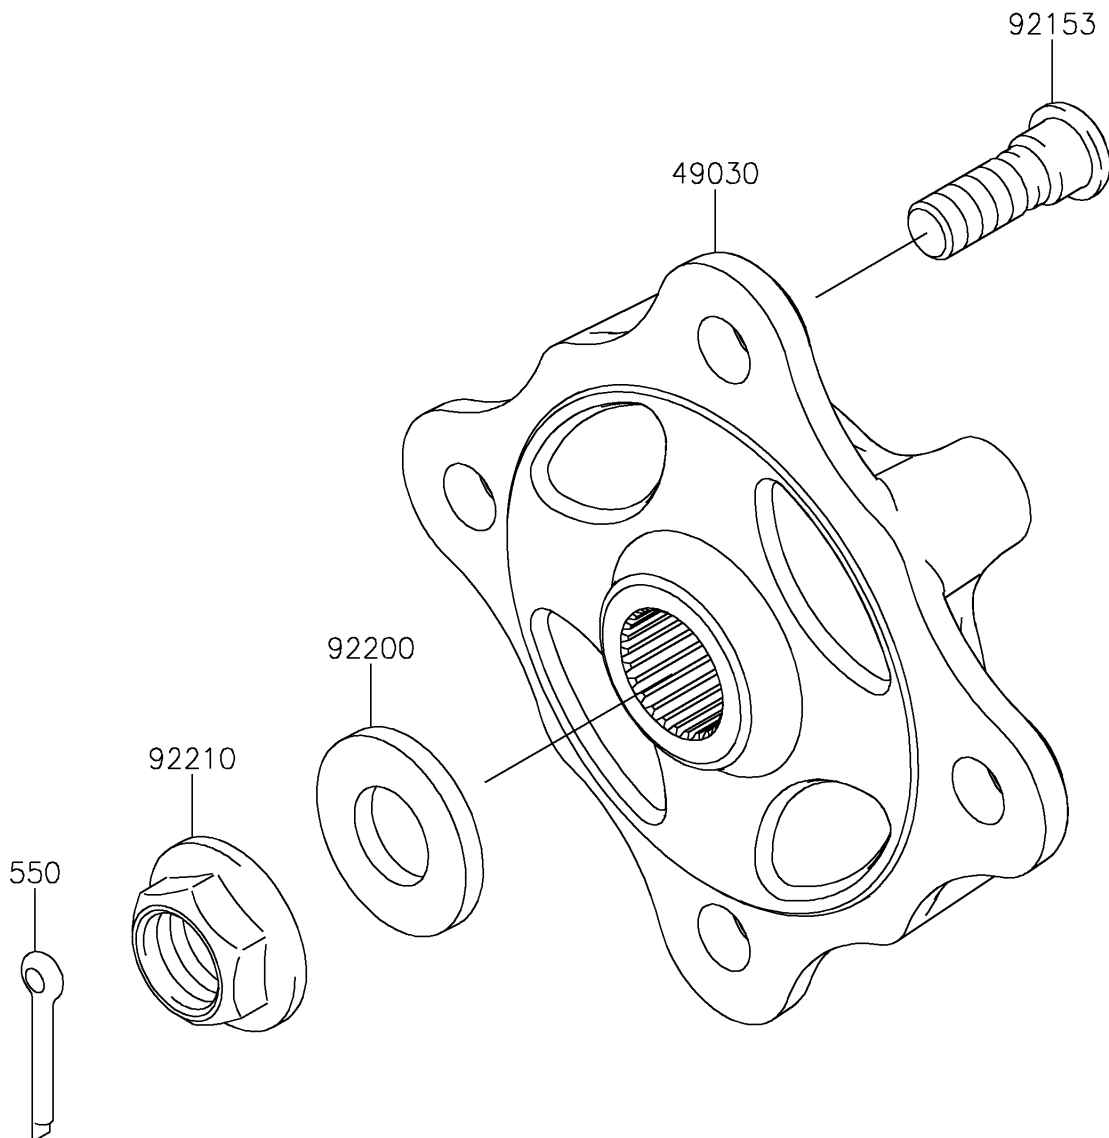

## PARTS DIAGRAM

### Front Hubs/Brakes

F2230

## PARTS LIST

### Front Hubs/Brakes

ITEM NAME	PART NUMBER	QUANTITY
HUB,FR (Ref # 49030)	49030-0560	2
BOLT,12MM (Ref # 92153)	92153-1915	8
WASHER,20.3X41X4.5 (Ref # 92200)	92200-0921	2
NUT,FLANGED,20MM (Ref # 92210)	92210-2093	2
PIN-COTTER,4.0X30 (Ref # 550)	550AA4030	2