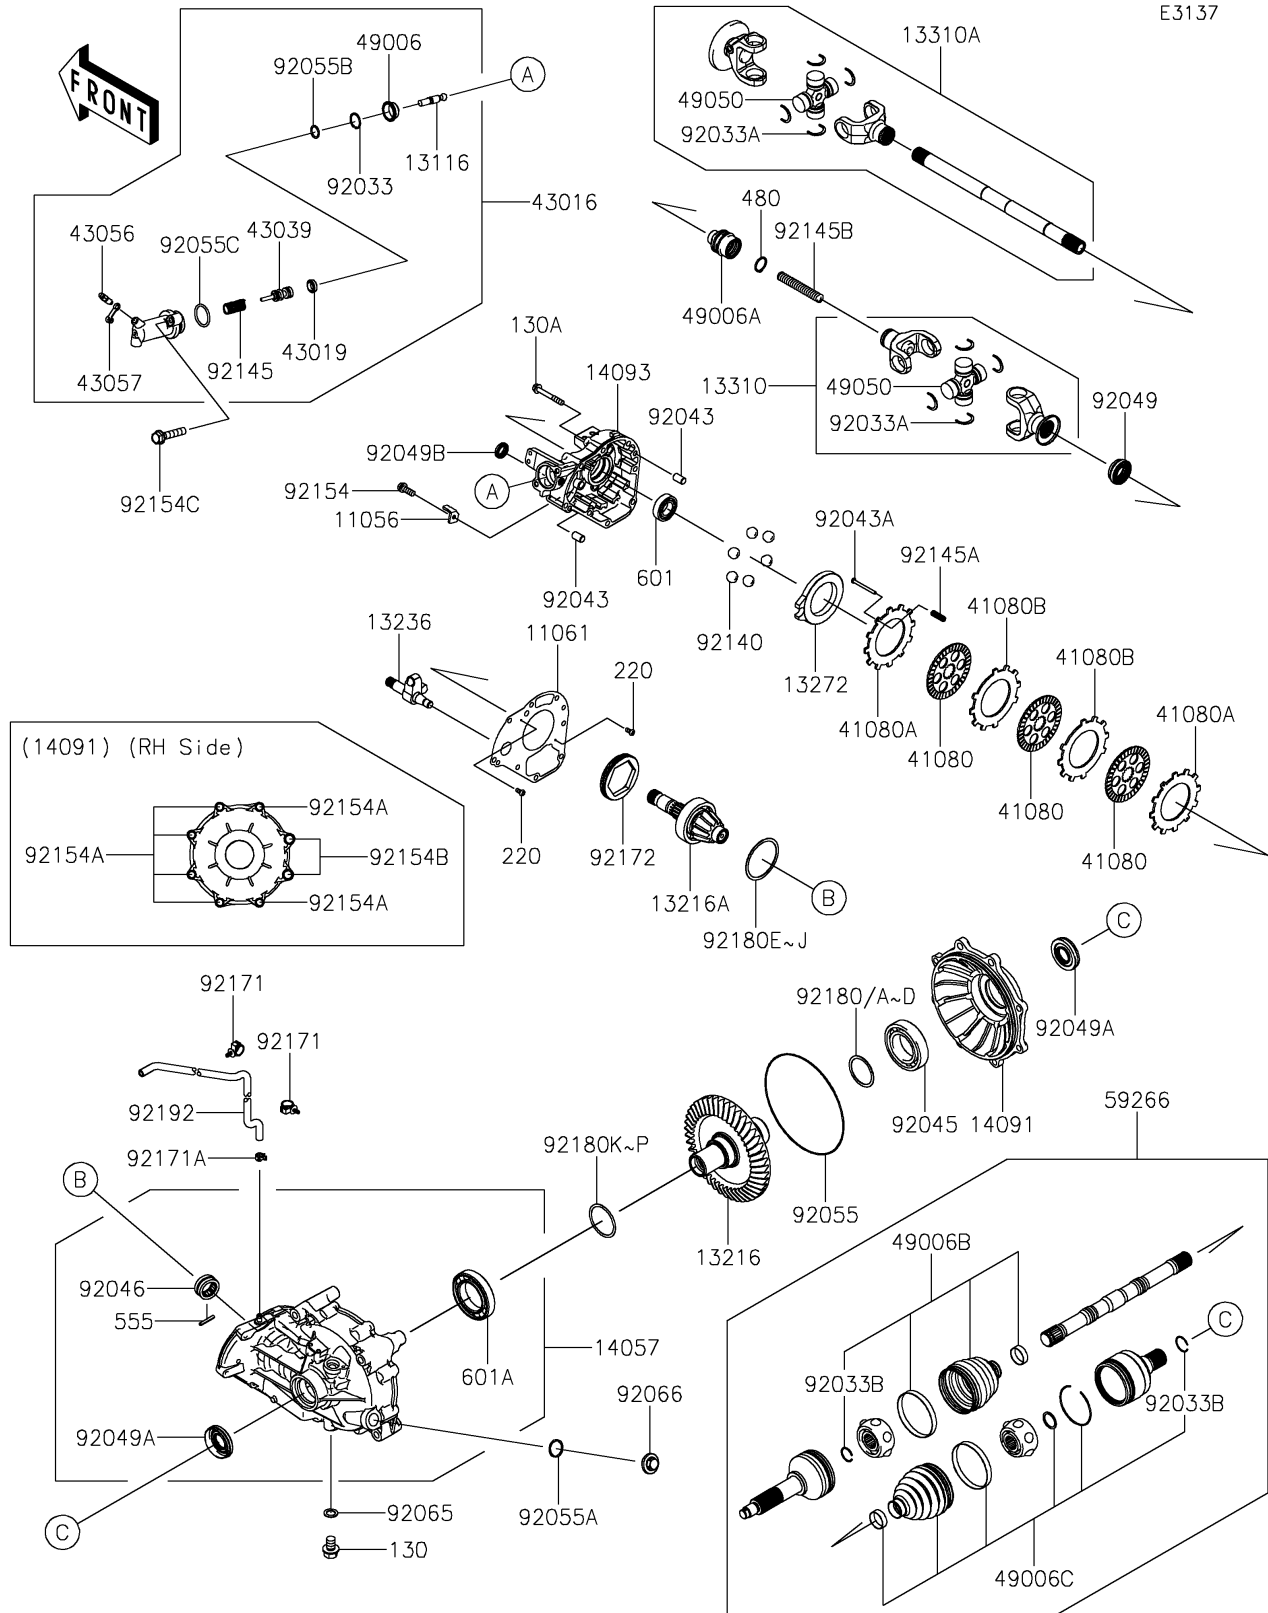

## PARTS DIAGRAM

### Drive Shaft-Rear

## PARTS LIST

### Drive Shaft-Rear

ITEM NAME	PART NUMBER	QUANTITY
PIN,8X14 (Ref # 92043)	92043-1567	2
PIN,3X35 (Ref # 92043A)	92043-1617	2
BEARING-BALL,6210CM (Ref # 92045)	92045-1213	1
BEARING-NEEDLE,AH502802 (Ref # 92046)	92046-0024	1
SEAL-OIL,25X45X9.5 (Ref # 92049)	92049-0739	1
SEAL-OIL (Ref # 92049A)	92049-0773	2
SEAL-OIL,TC17X28X6 (Ref # 92049B)	92049-1537	1
RING-O,190.2X4.2 (Ref # 92055)	92055-0121	1
RING-O (Ref # 92055A)	92055-0122	1
RING-O (Ref # 92055B)	92055-0146	1
RING-O (Ref # 92055C)	92055-0147	1
GASKET,10.5X16X1 (Ref # 92065)	92065-058	1
PLUG (Ref # 92066)	92066-1303	1
BALL,D/O#12 (Ref # 92140)	92140-1064	6
SPRING (Ref # 92145)	92145-0882	1
SPRING,RR BRAKE (Ref # 92145A)	92145-1301	2
SPRING,PROPELLER SHAFT (Ref # 92145B)	92145-1304	1
BOLT,FLANGED-SMALL,6X16 (Ref # 92154)	92154-1822	1
BOLT,10X35 (Ref # 92154A)	92154-1823	6
BOLT,12X35 (Ref # 92154B)	92154-1824	2
BOLT,FLANGED,8X40 (Ref # 92154C)	92154-1825	2
CLAMP (Ref # 92171)	92171-0453	2
CLAMP (Ref # 92171A)	92171-0515	1
SCREW,SET,85X11.5 (Ref # 92172)	92172-1122	1
SHIM,T=0.95 (Ref # 92180)	92180-0813	AR
SHIM,T=1.10 (Ref # 92180A)	92180-0814	AR
SHIM,T=1.15 (Ref # 92180B)	92180-0815	AR
SHIM,T=1.30 (Ref # 92180C)	92180-0816	AR
SHIM,T=1.40 (Ref # 92180D)	92180-0817	AR