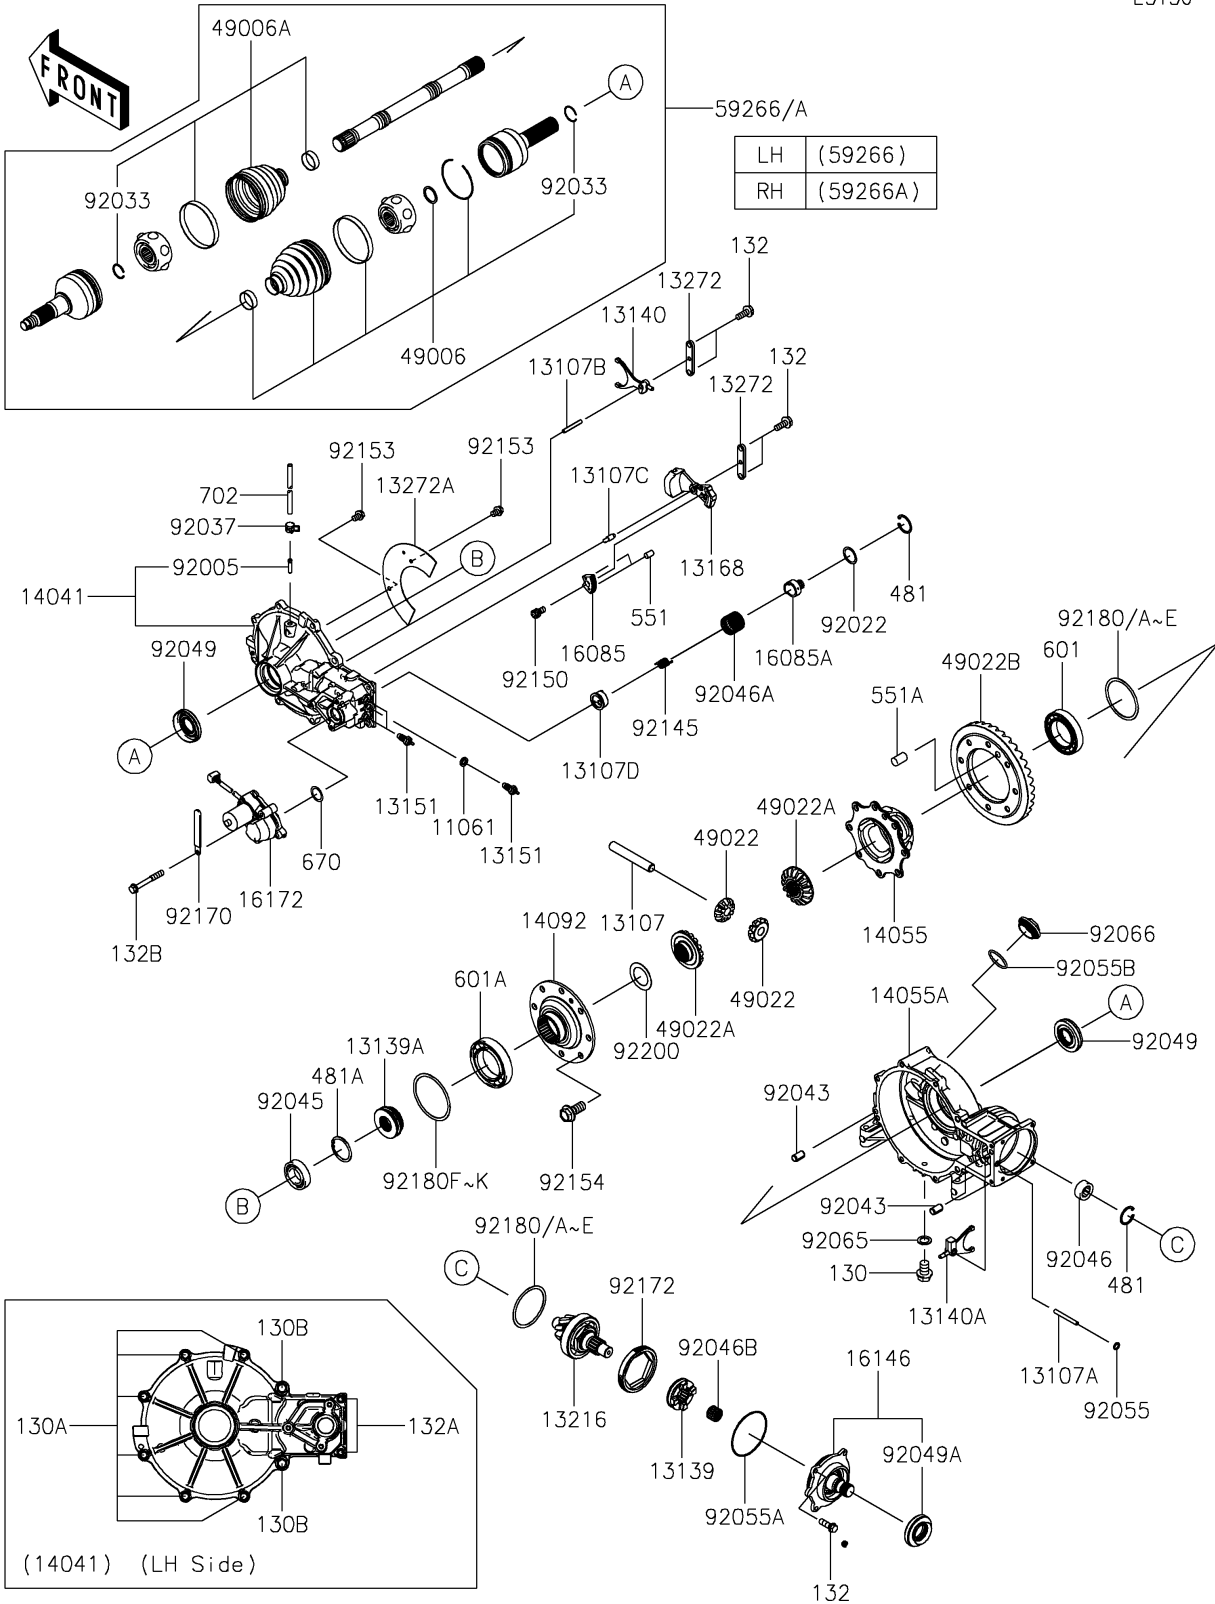

2023 Teryx4 S Special Edition

PARTS DIAGRAM

Drive Shaft-Front

E3136

2023 Teryx4 S Special Edition

PARTS LIST

Drive Shaft-Front

ITEM NAME	PART NUMBER	QUANTITY
-----------	-------------	----------
