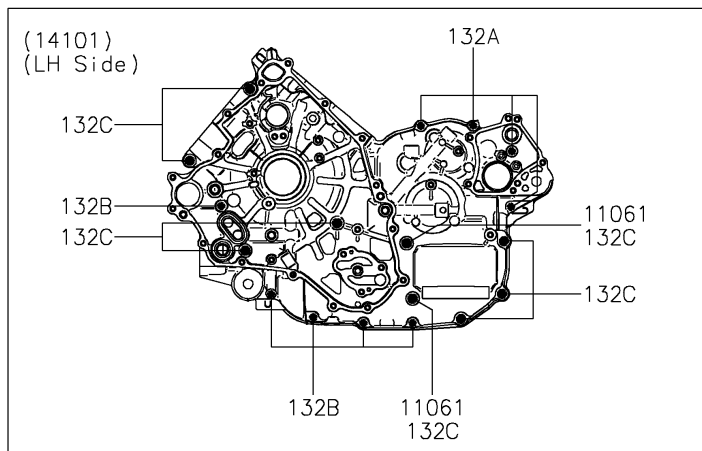

2023 TERYX4™ S SPECIAL EDITION

PARTS DIAGRAM

Crankcase

E1411

2023 TERYX4™ S SPECIAL EDITION

PARTS LIST

Crankcase

ITEM NAME	PART NUMBER	QUANTITY
-----------	-------------	----------
