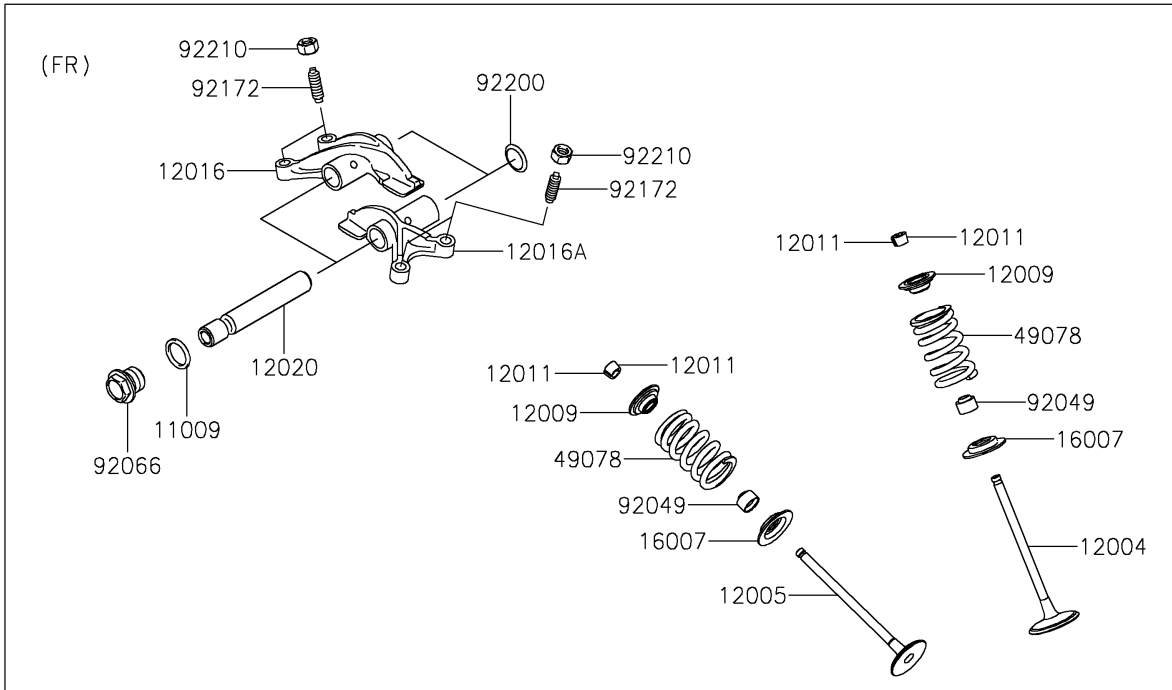

2023 TERYX4™ S SPECIAL EDITION

PARTS DIAGRAM

Valve(s)

E1210