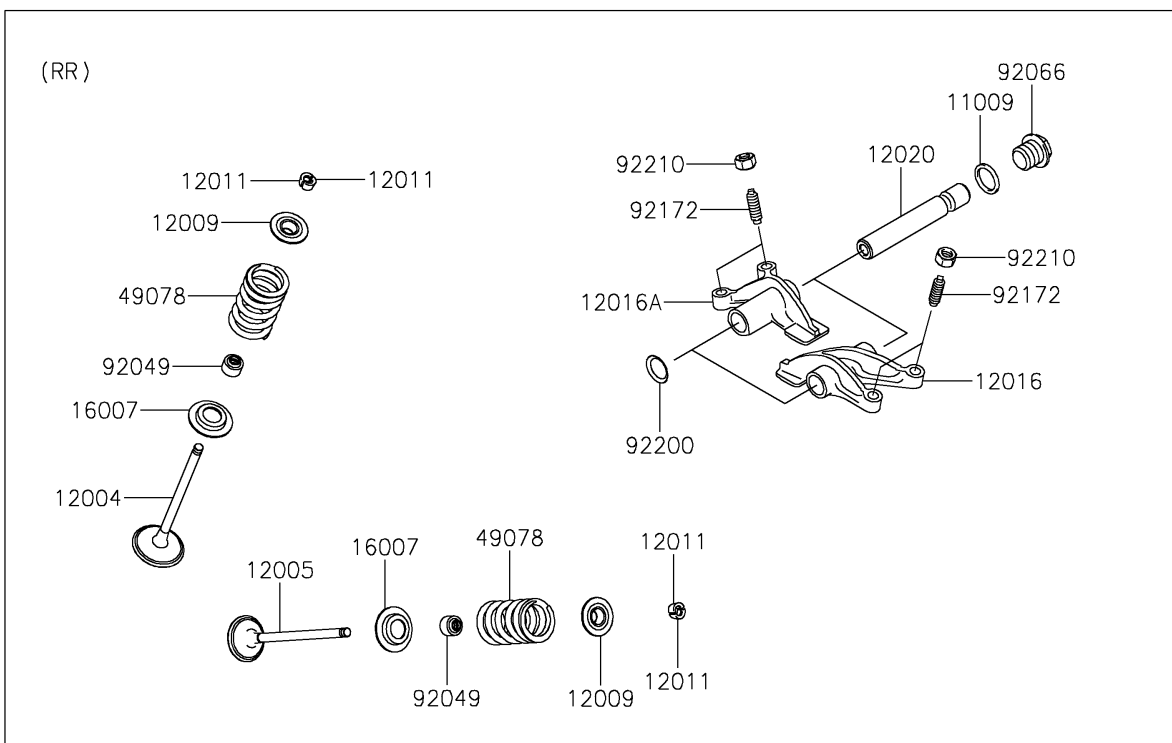

2023 TERYX4™ S SPECIAL EDITION

PARTS DIAGRAM

Valve(s)

E1210