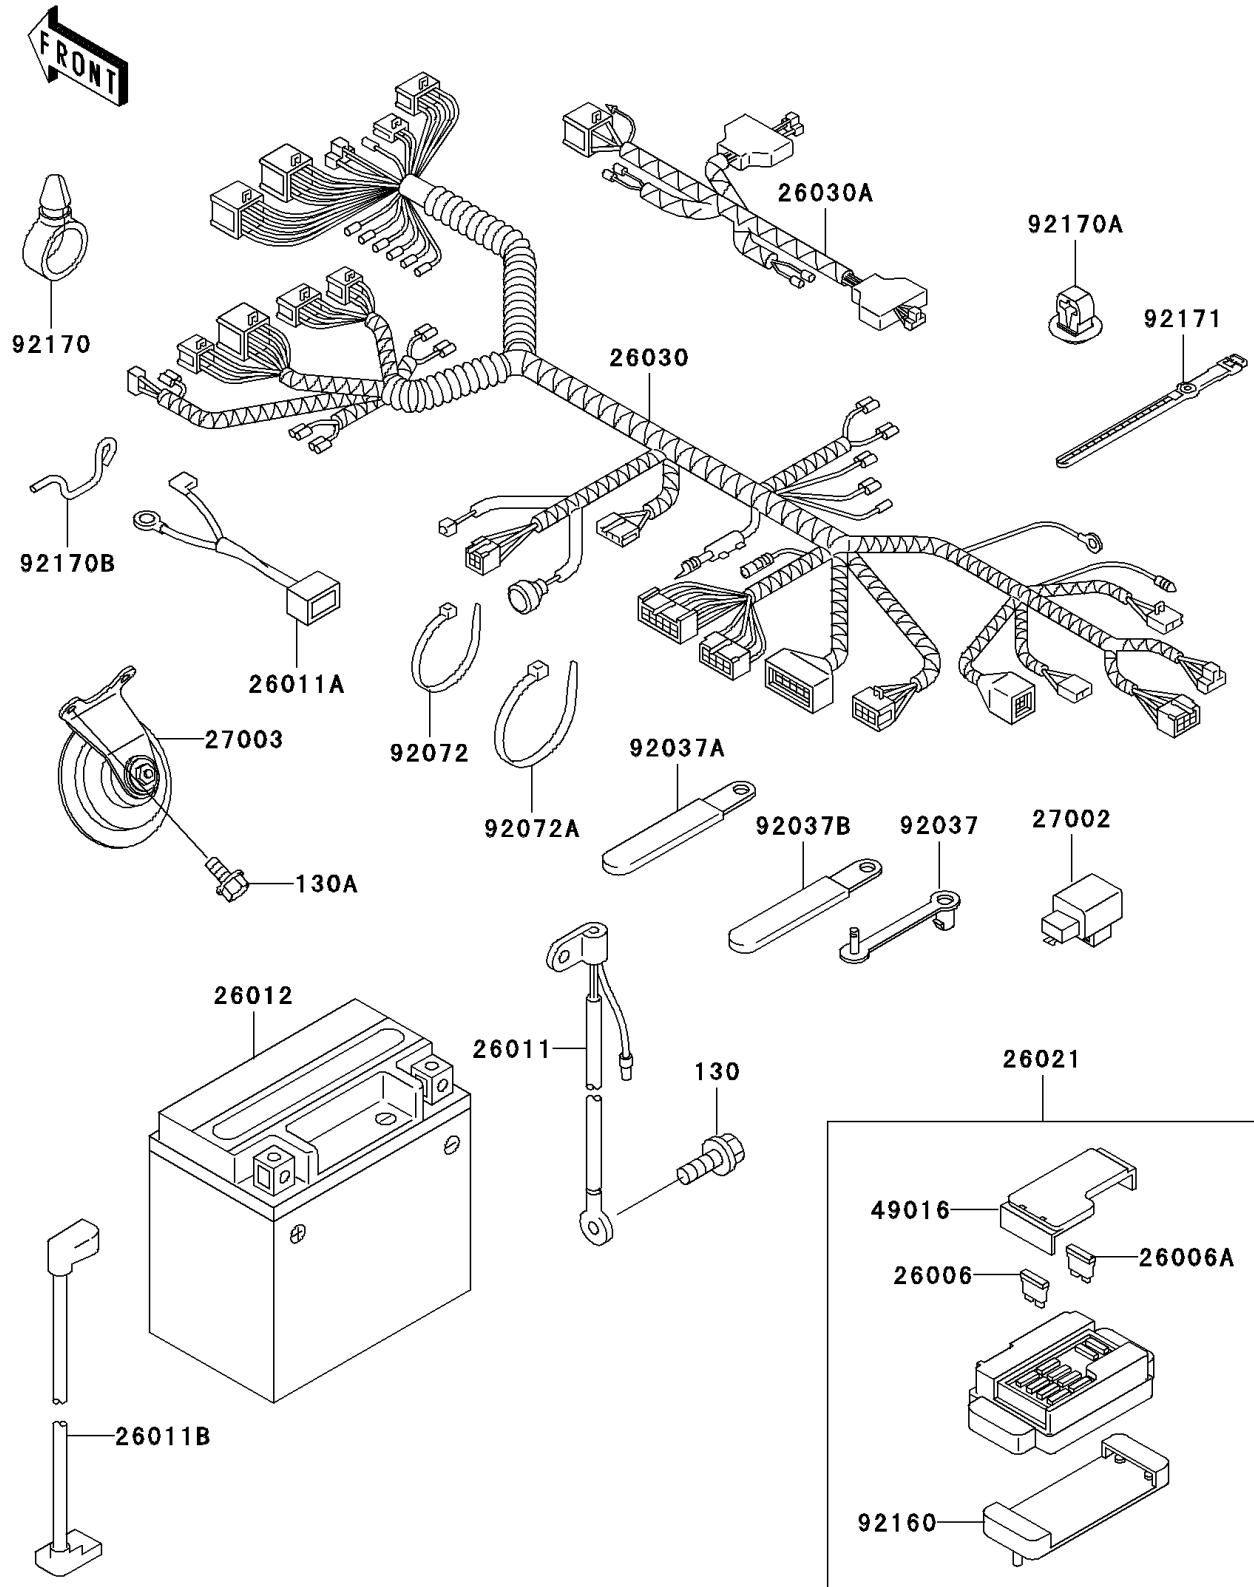

2001 Ninja® ZX™-7R

PARTS DIAGRAM

Chassis Electrical Equipment

F2760

2001 Ninja[®] ZX[™]-7R

PARTS LIST

Chassis Electrical Equipment

ITEM NAME

PART NUMBER

QUANTITY
