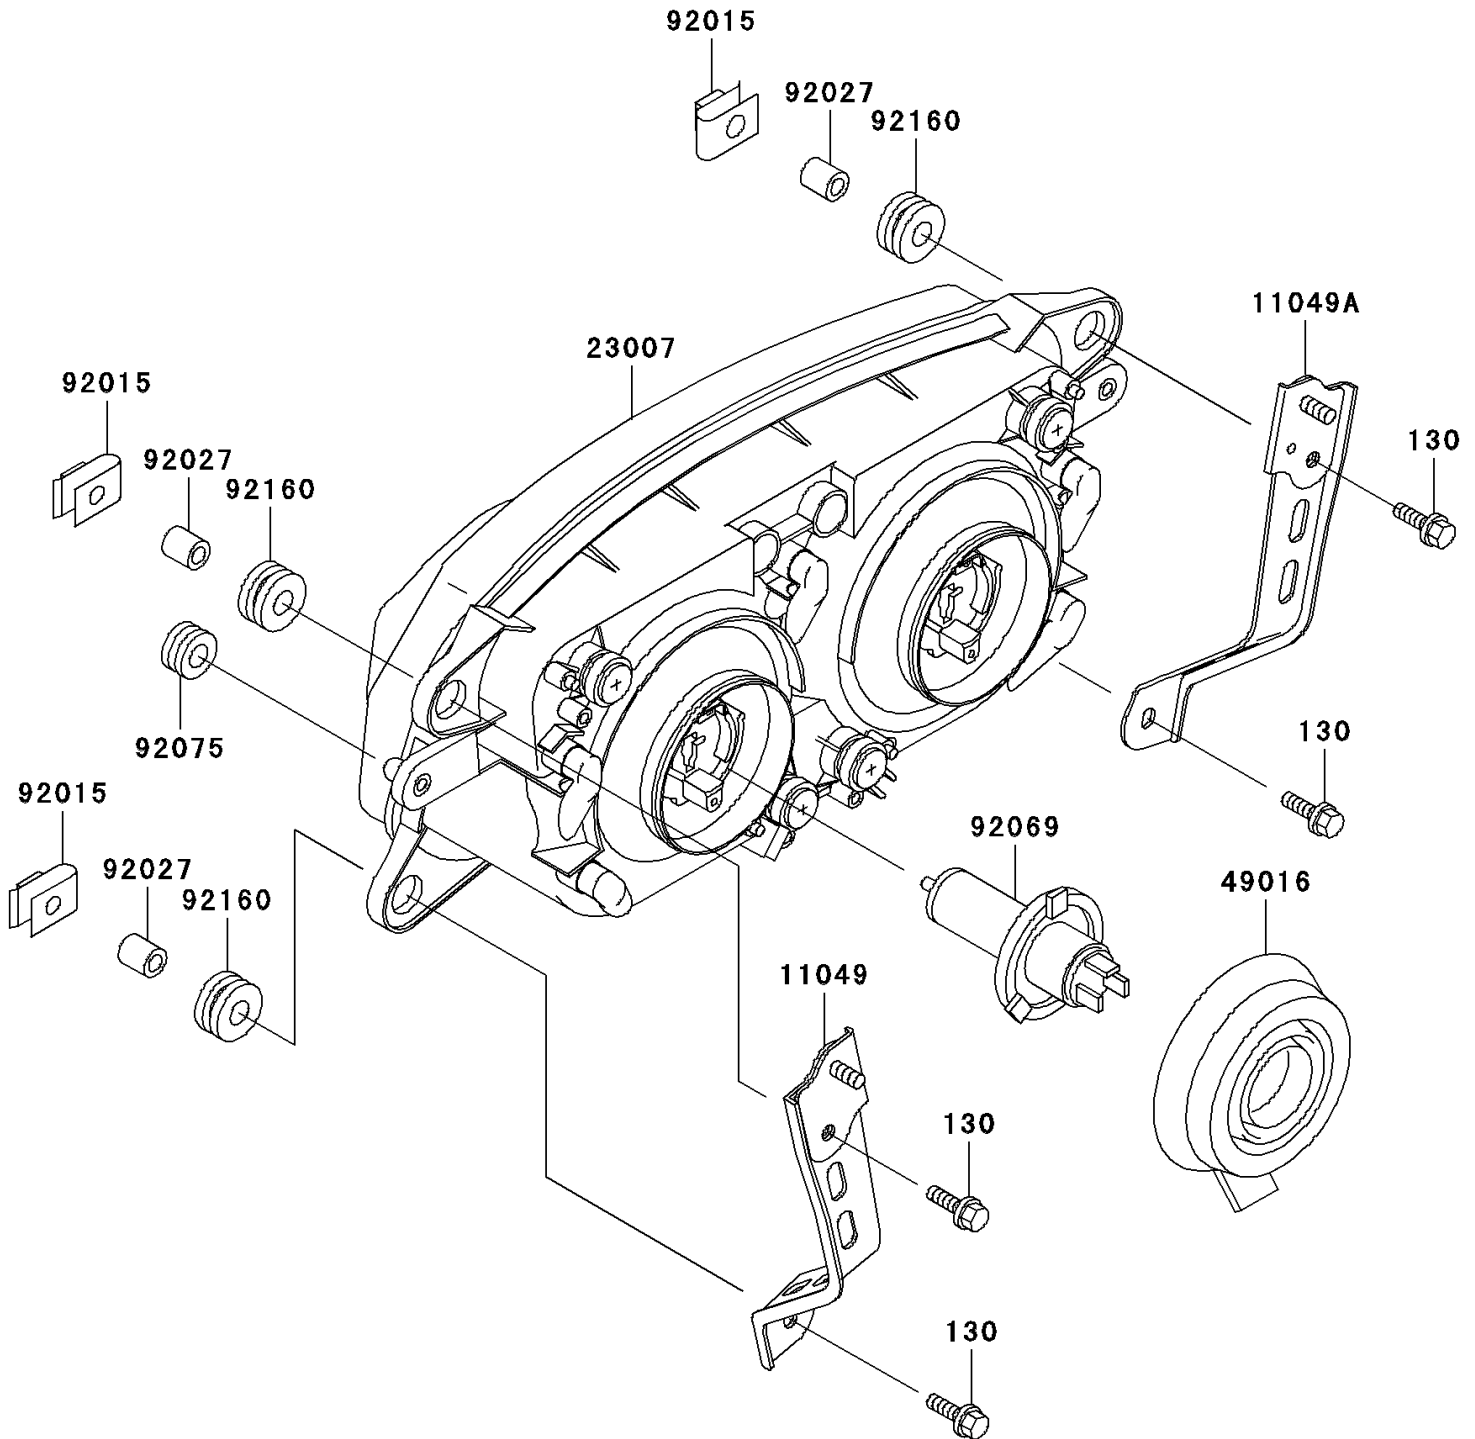

2001 Ninja[®] ZX[™]-7R

PARTS DIAGRAM

Headlight(s)

F2710

2001 Ninja® ZX™ -7R

PARTS LIST

Headlight(s)

Kawasaki
Let the Good Times Roll®

ITEM NAME

PART NUMBER

QUANTITY
