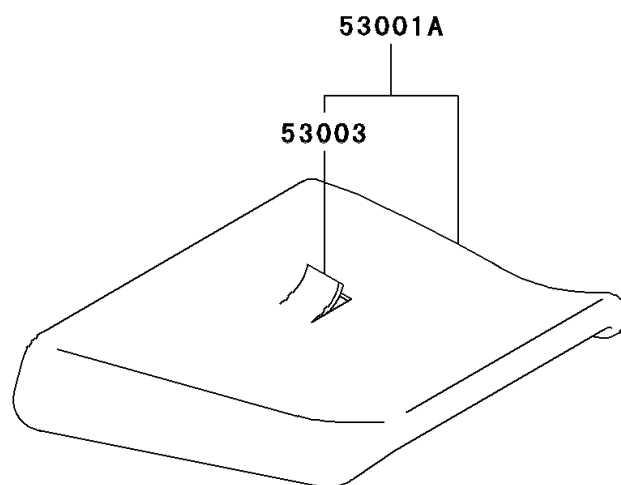

2001 Ninja[®] ZX[™]-7R

PARTS DIAGRAM

Seat

Kawasaki

Let the Good Times Roll[®]

F2510

2001 Ninja[®] ZX[™]-7R

PARTS LIST

Seat

ITEM NAME

PART NUMBER

QUANTITY
