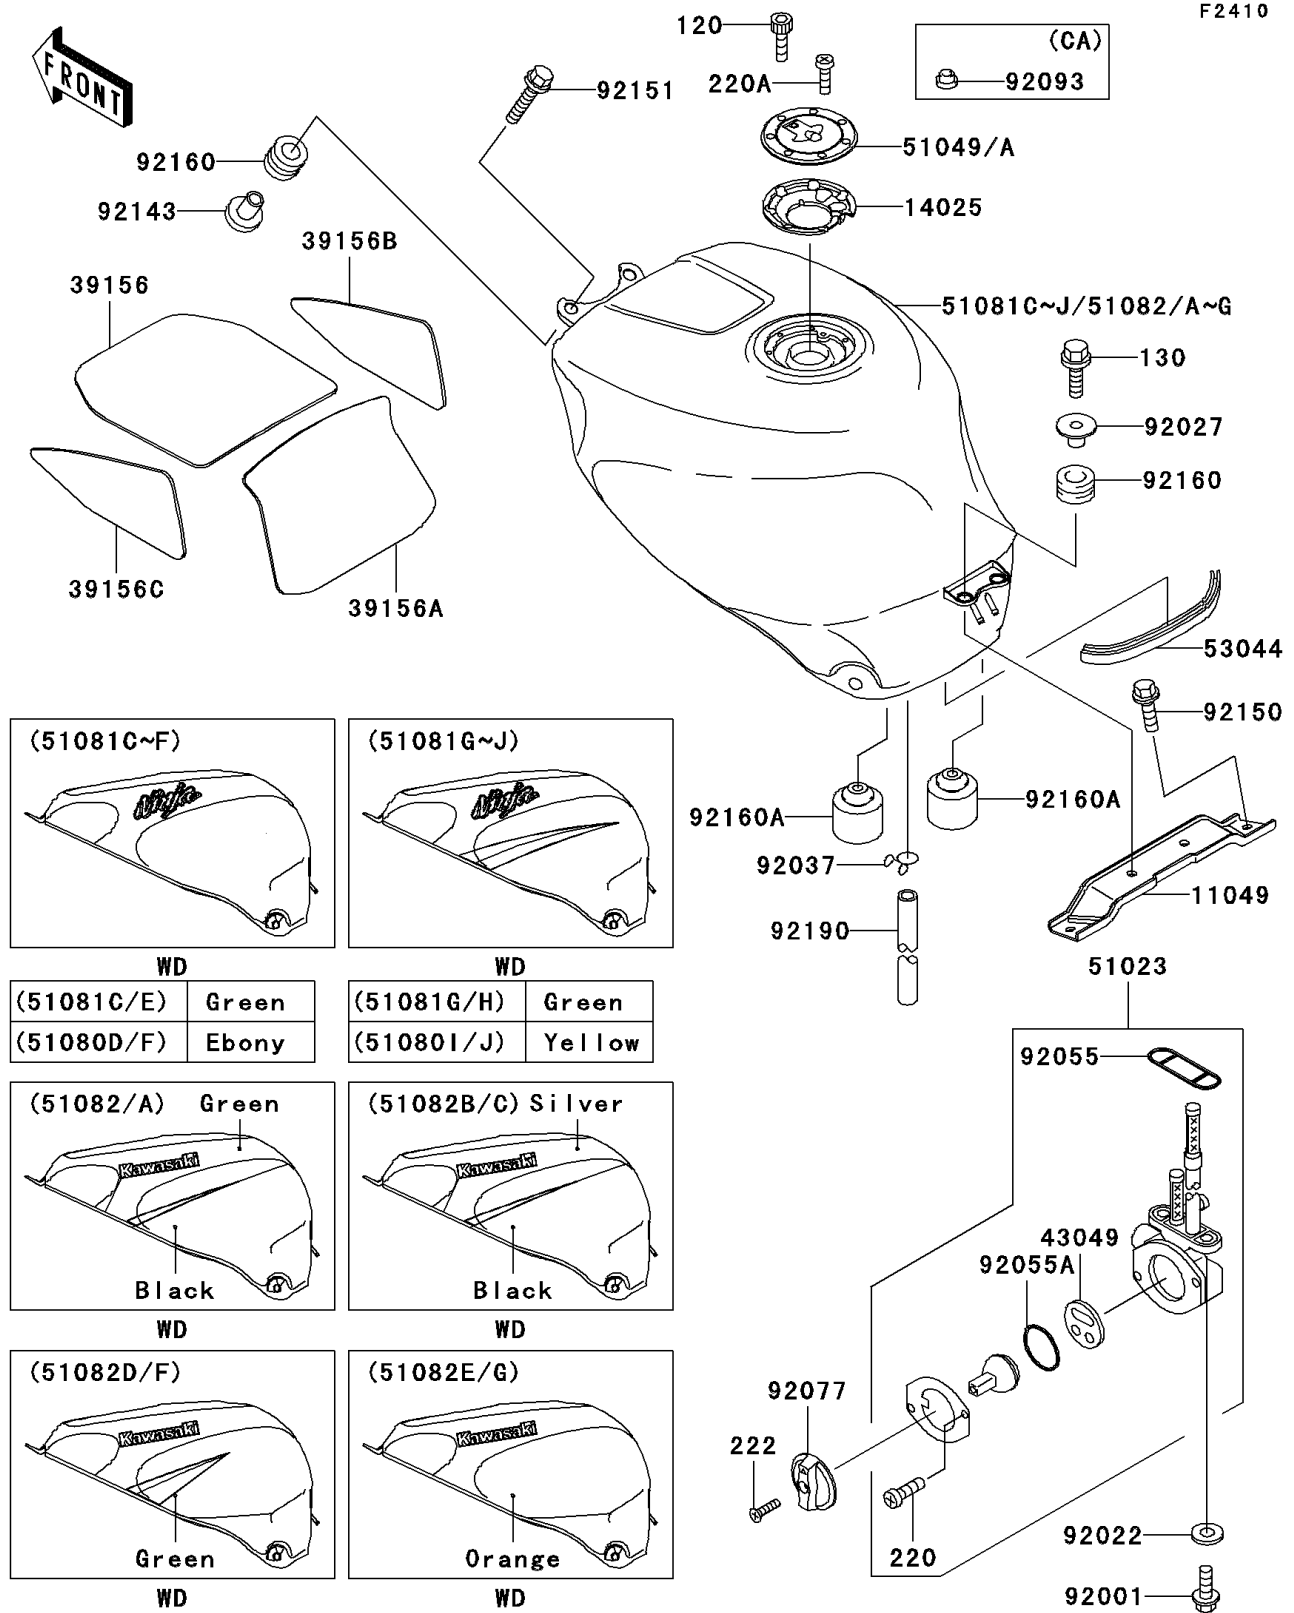

2002 Ninja[®] ZX™-7R

PARTS DIAGRAM

Fuel Tank

2002 Ninja® ZX™ -7R

PARTS LIST

Fuel Tank

ITEM NAME

PART NUMBER

QUANTITY
