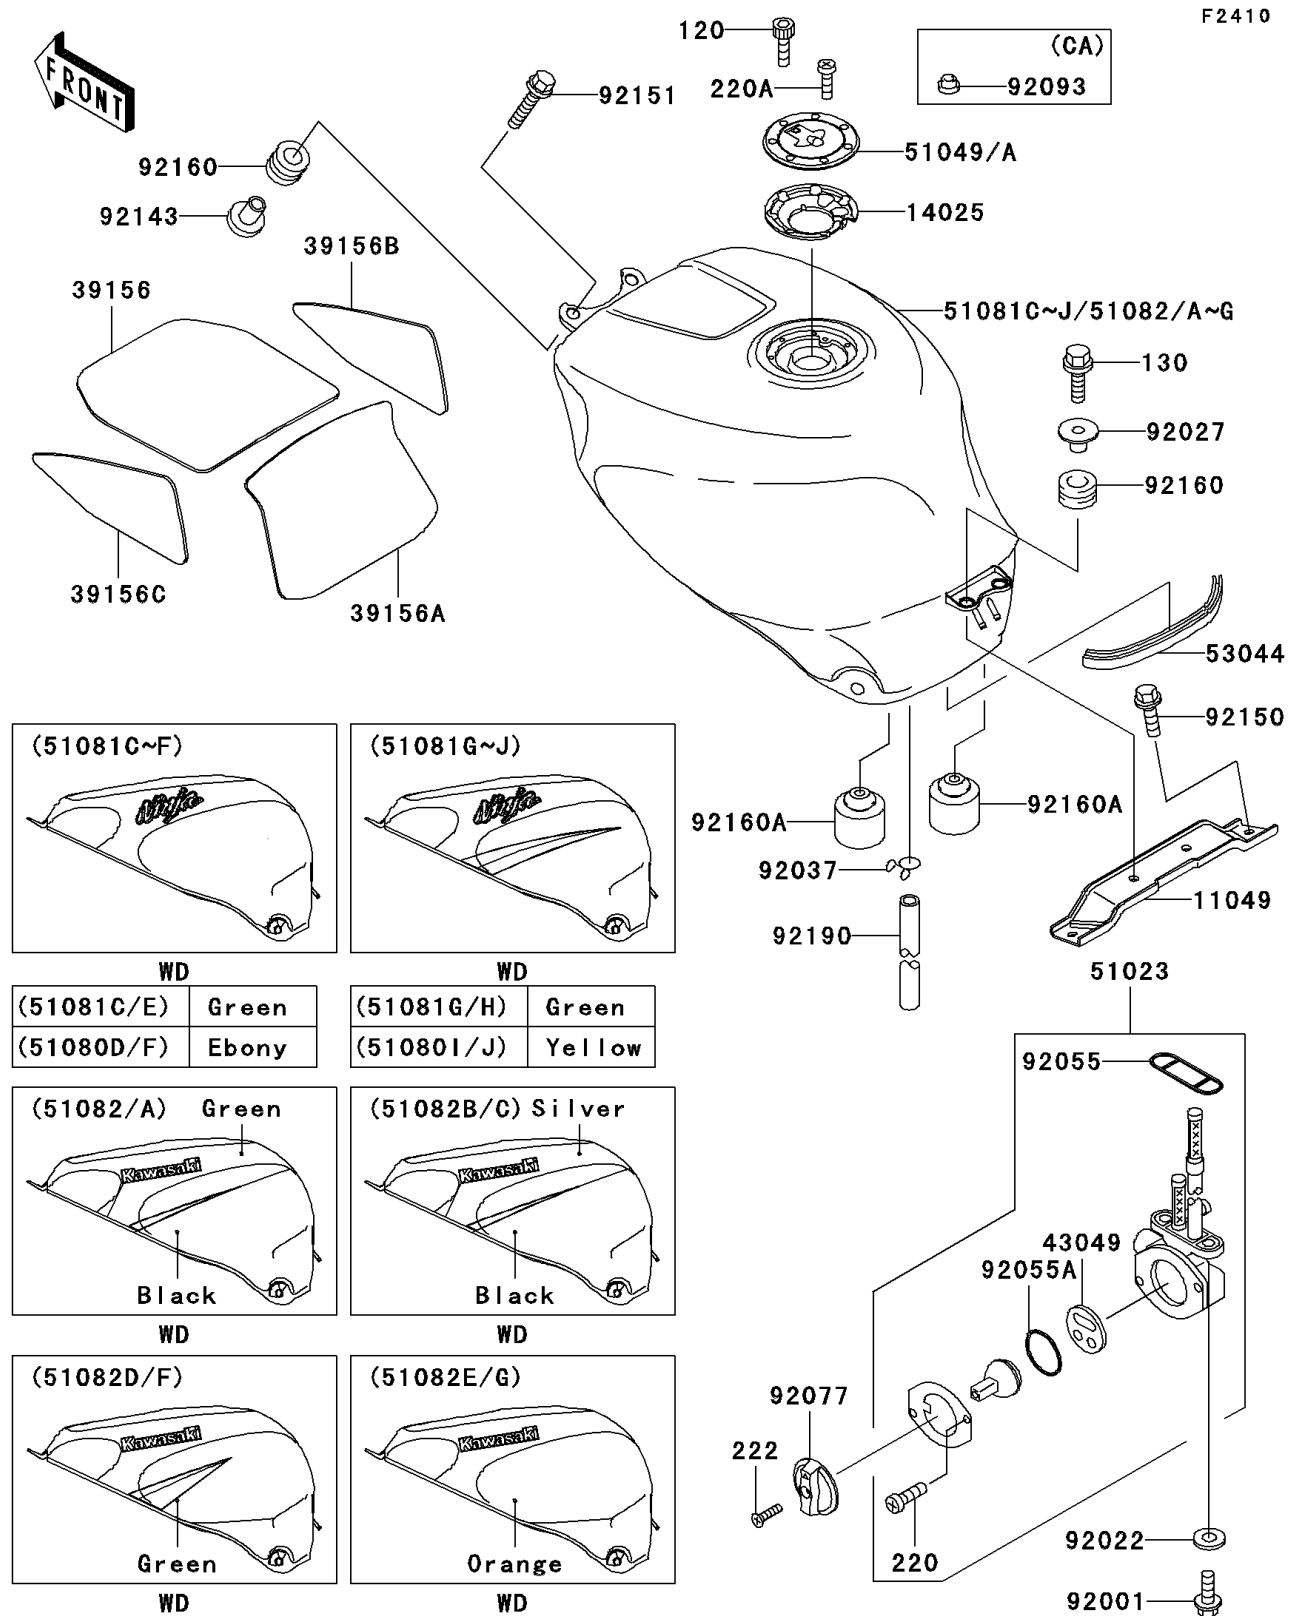

2000 Ninja[®] ZX[™]-7R

PARTS DIAGRAM

Fuel Tank

2000 Ninja[®] ZX[™]-7R

PARTS LIST

Fuel Tank

ITEM NAME

PART NUMBER

QUANTITY
