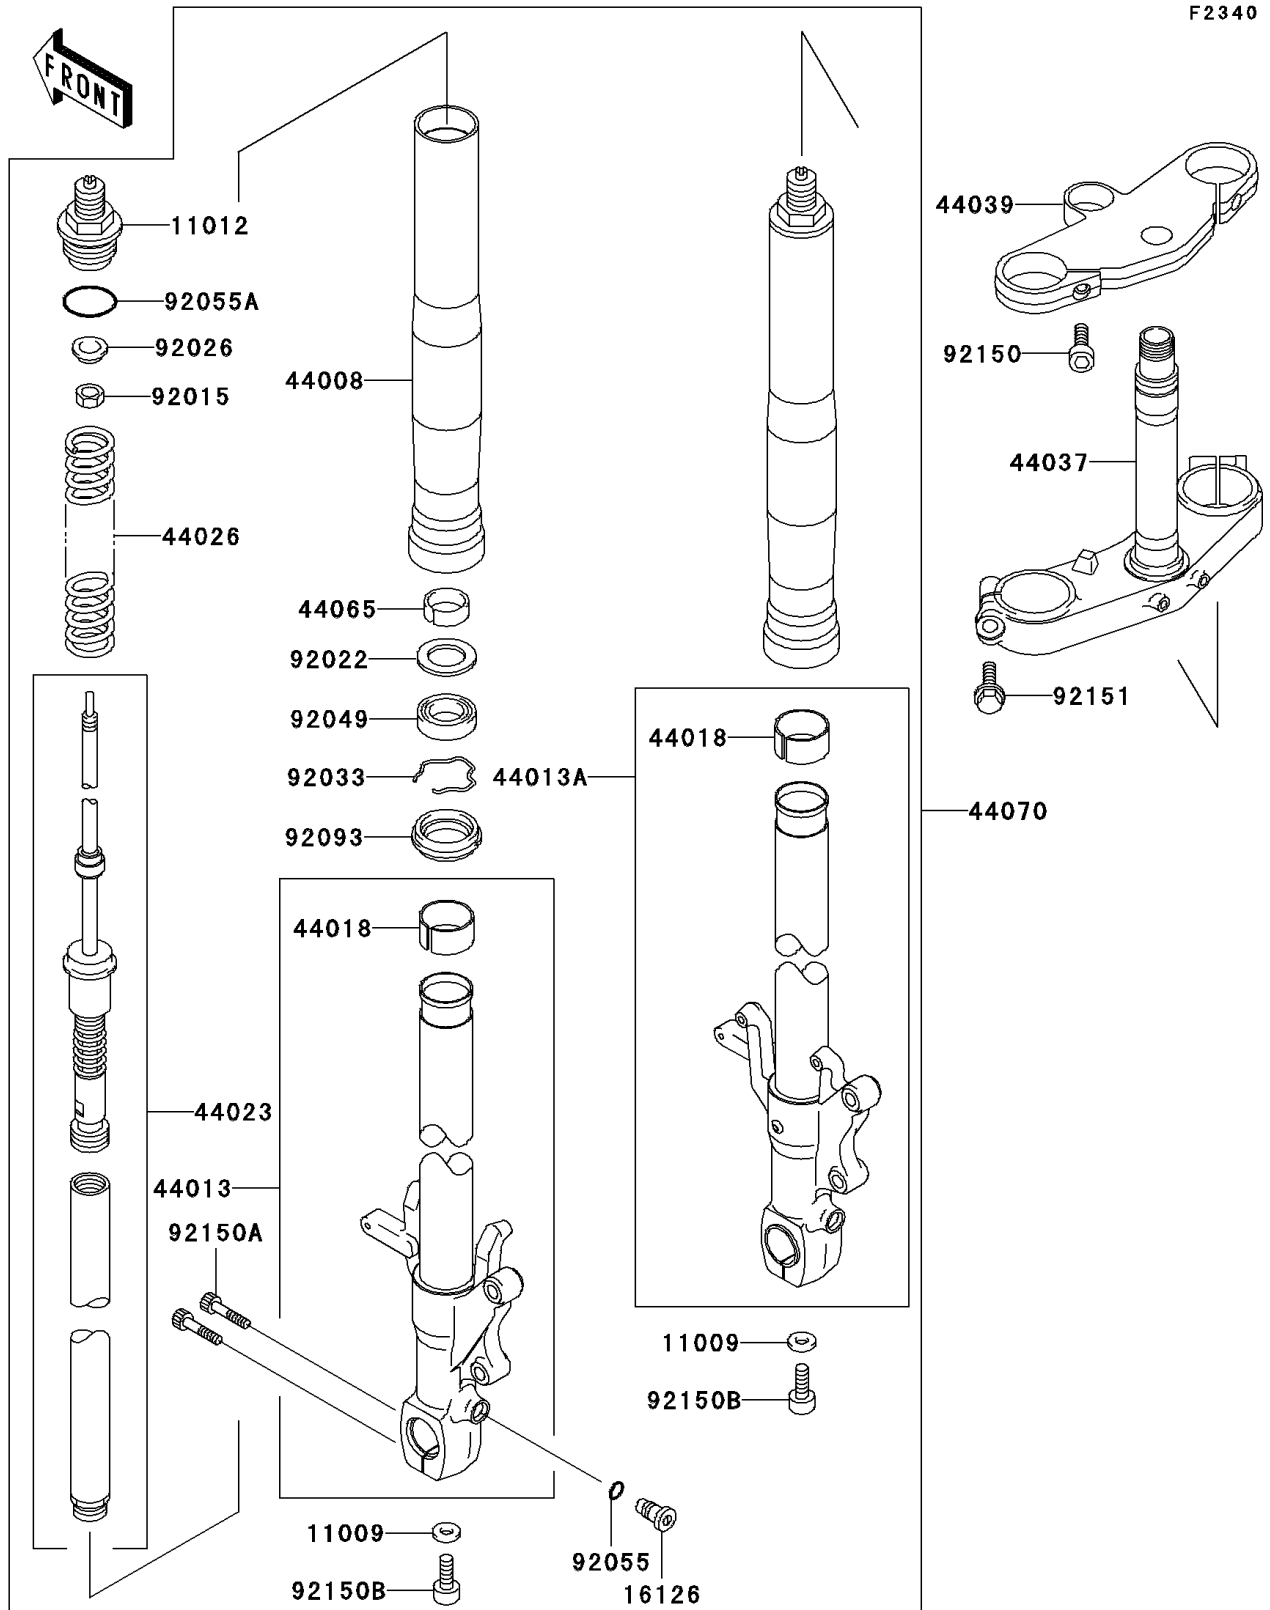

2002 Ninja[®] ZX[™]-7R

PARTS DIAGRAM

Front Fork

2002 Ninja® ZX™ -7R

PARTS LIST

Front Fork

ITEM NAME

PART NUMBER

QUANTITY
