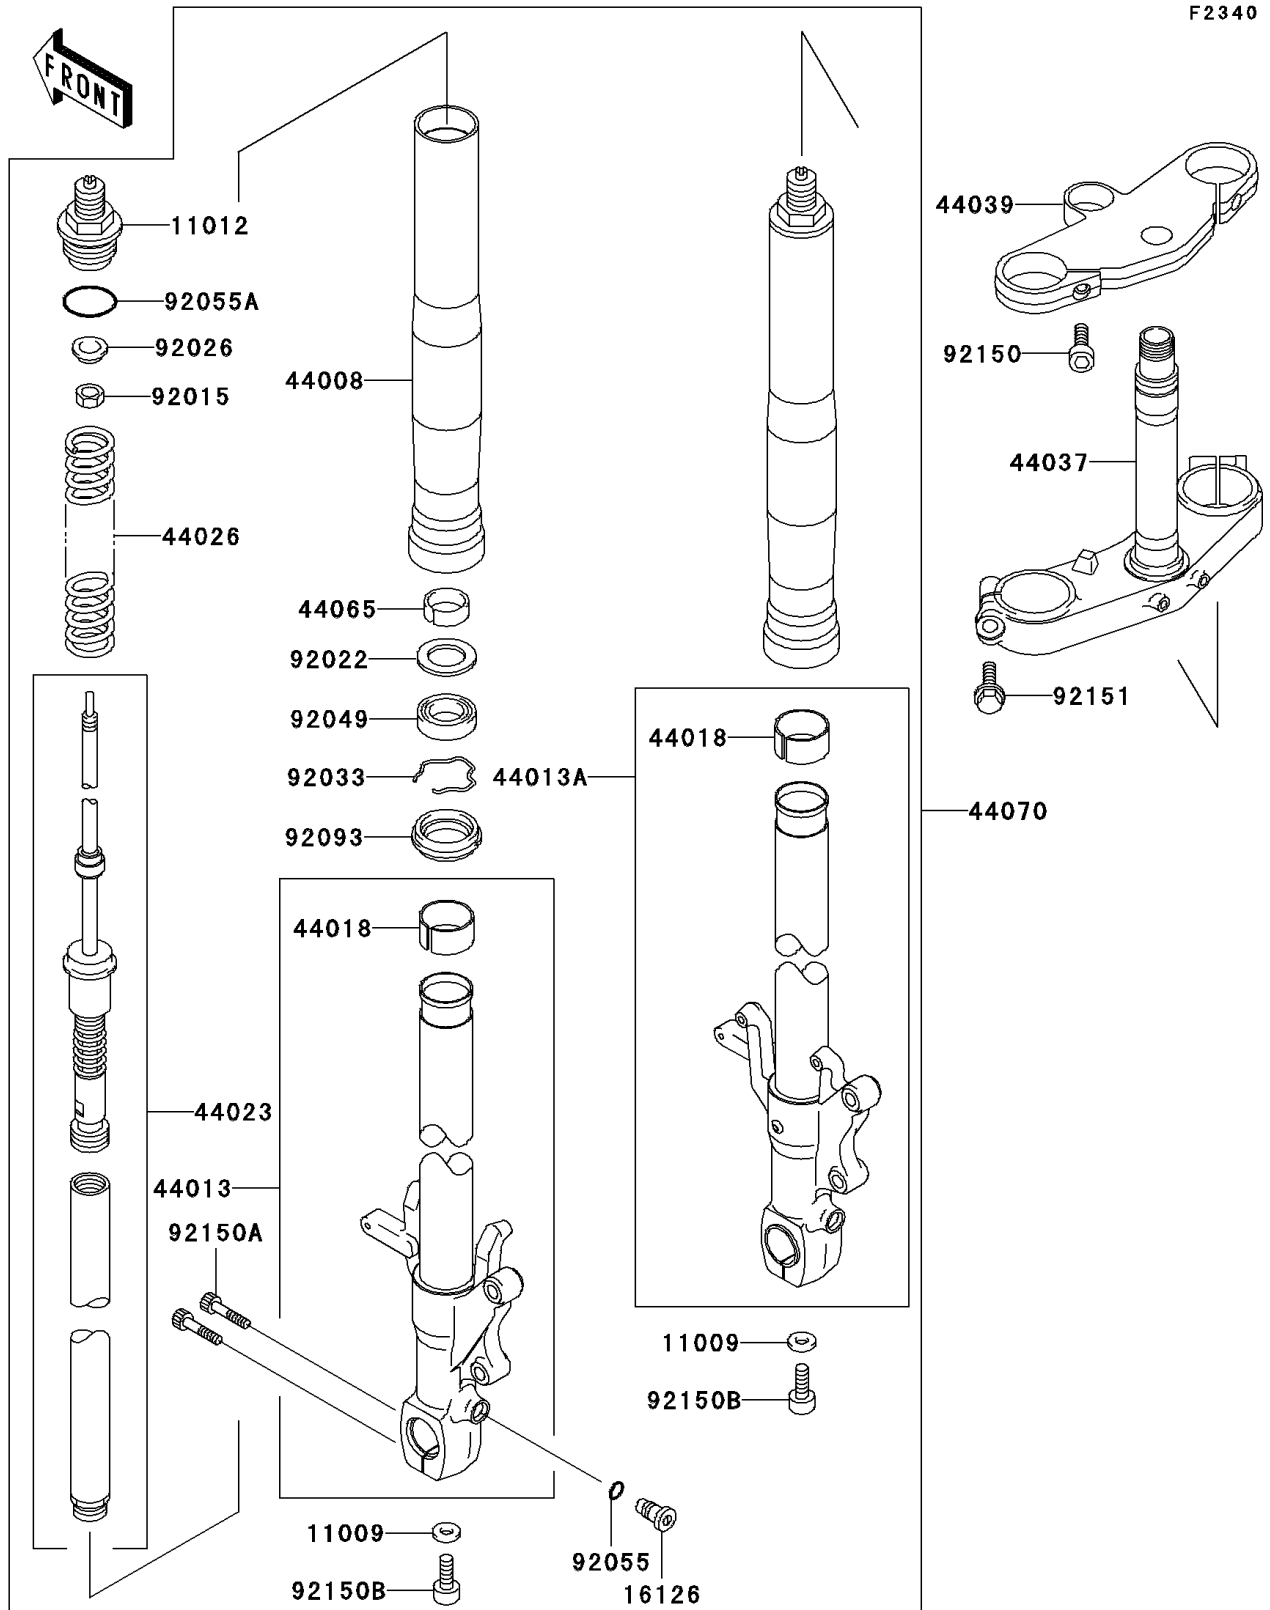

2000 Ninja[®] ZX[™]-7R

PARTS DIAGRAM

Front Fork

2000 Ninja® ZX™ -7R

PARTS LIST

Front Fork

ITEM NAME

PART NUMBER

QUANTITY
