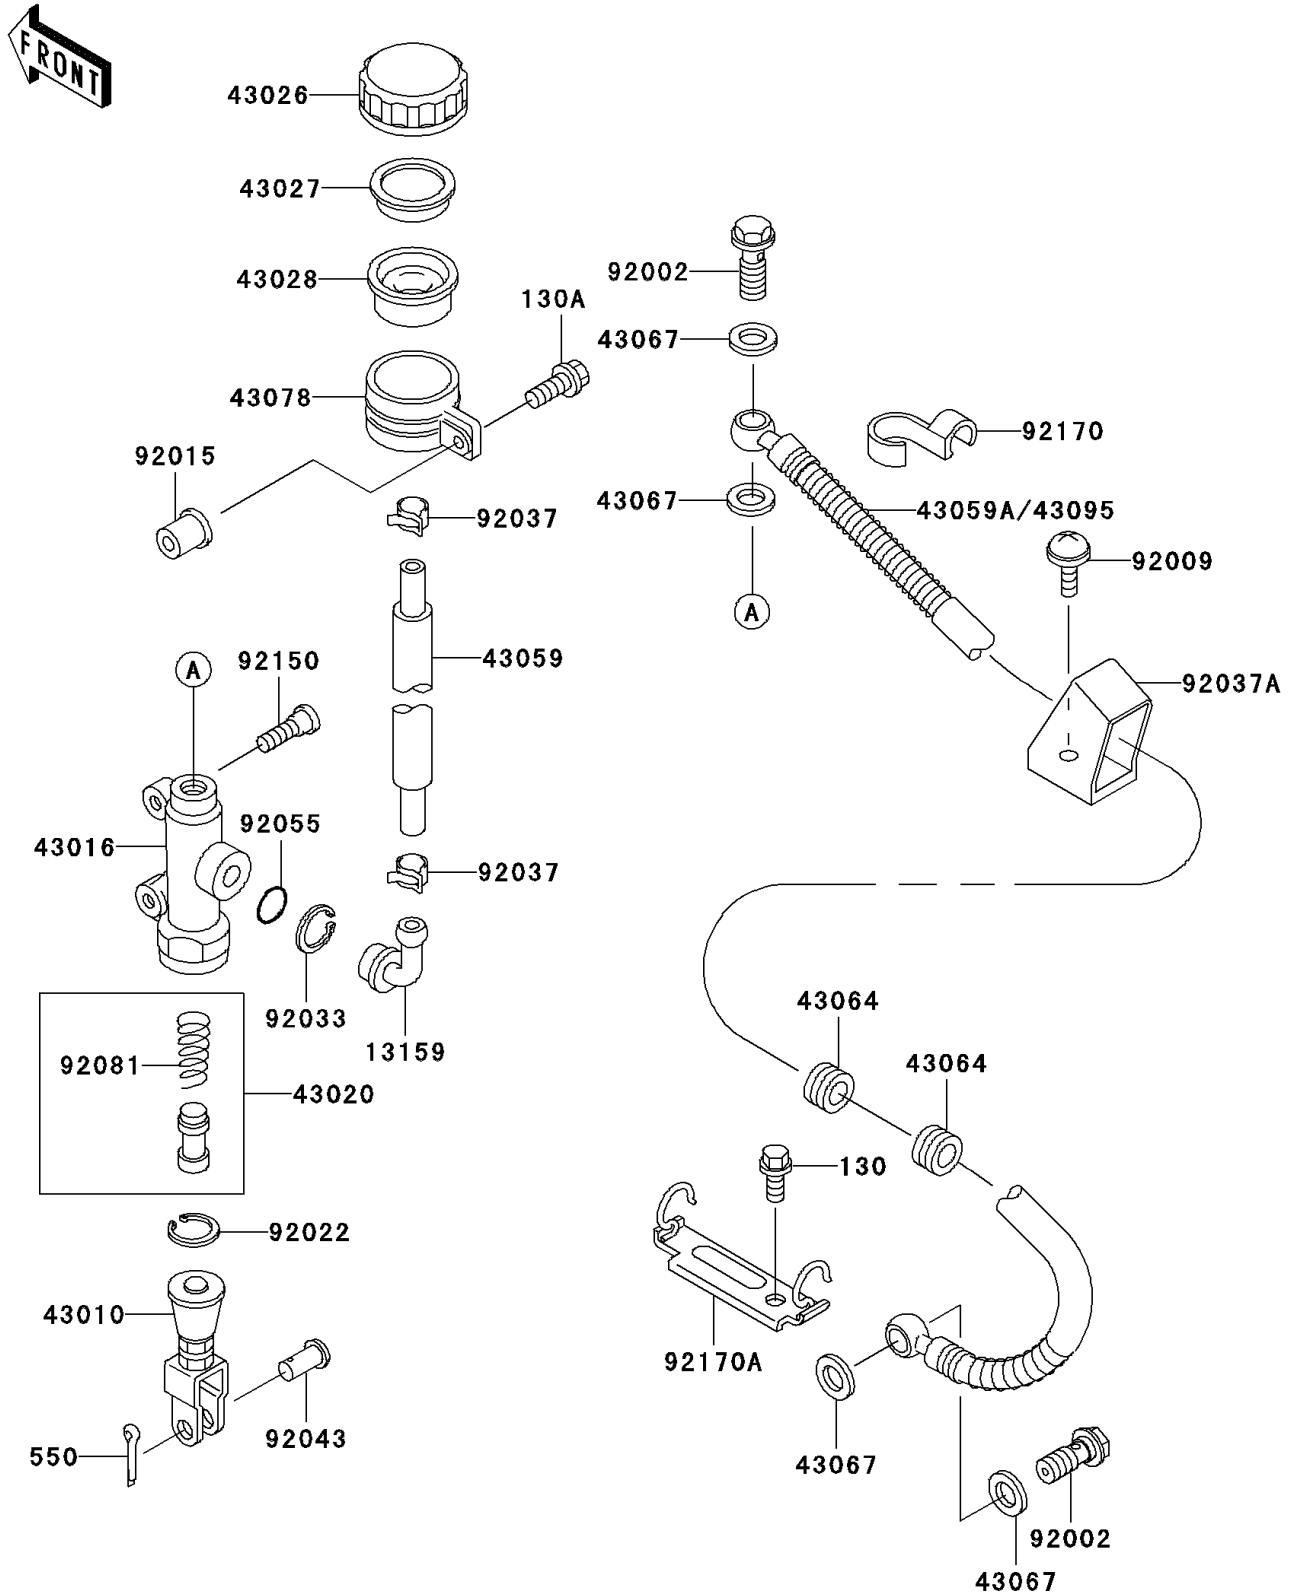

2001 Ninja[®] ZX[™]-7R

PARTS DIAGRAM

Rear Master Cylinder

F2293

2001 Ninja[®] ZX[™]-7R

PARTS LIST

Rear Master Cylinder

ITEM NAME

PART NUMBER

QUANTITY
