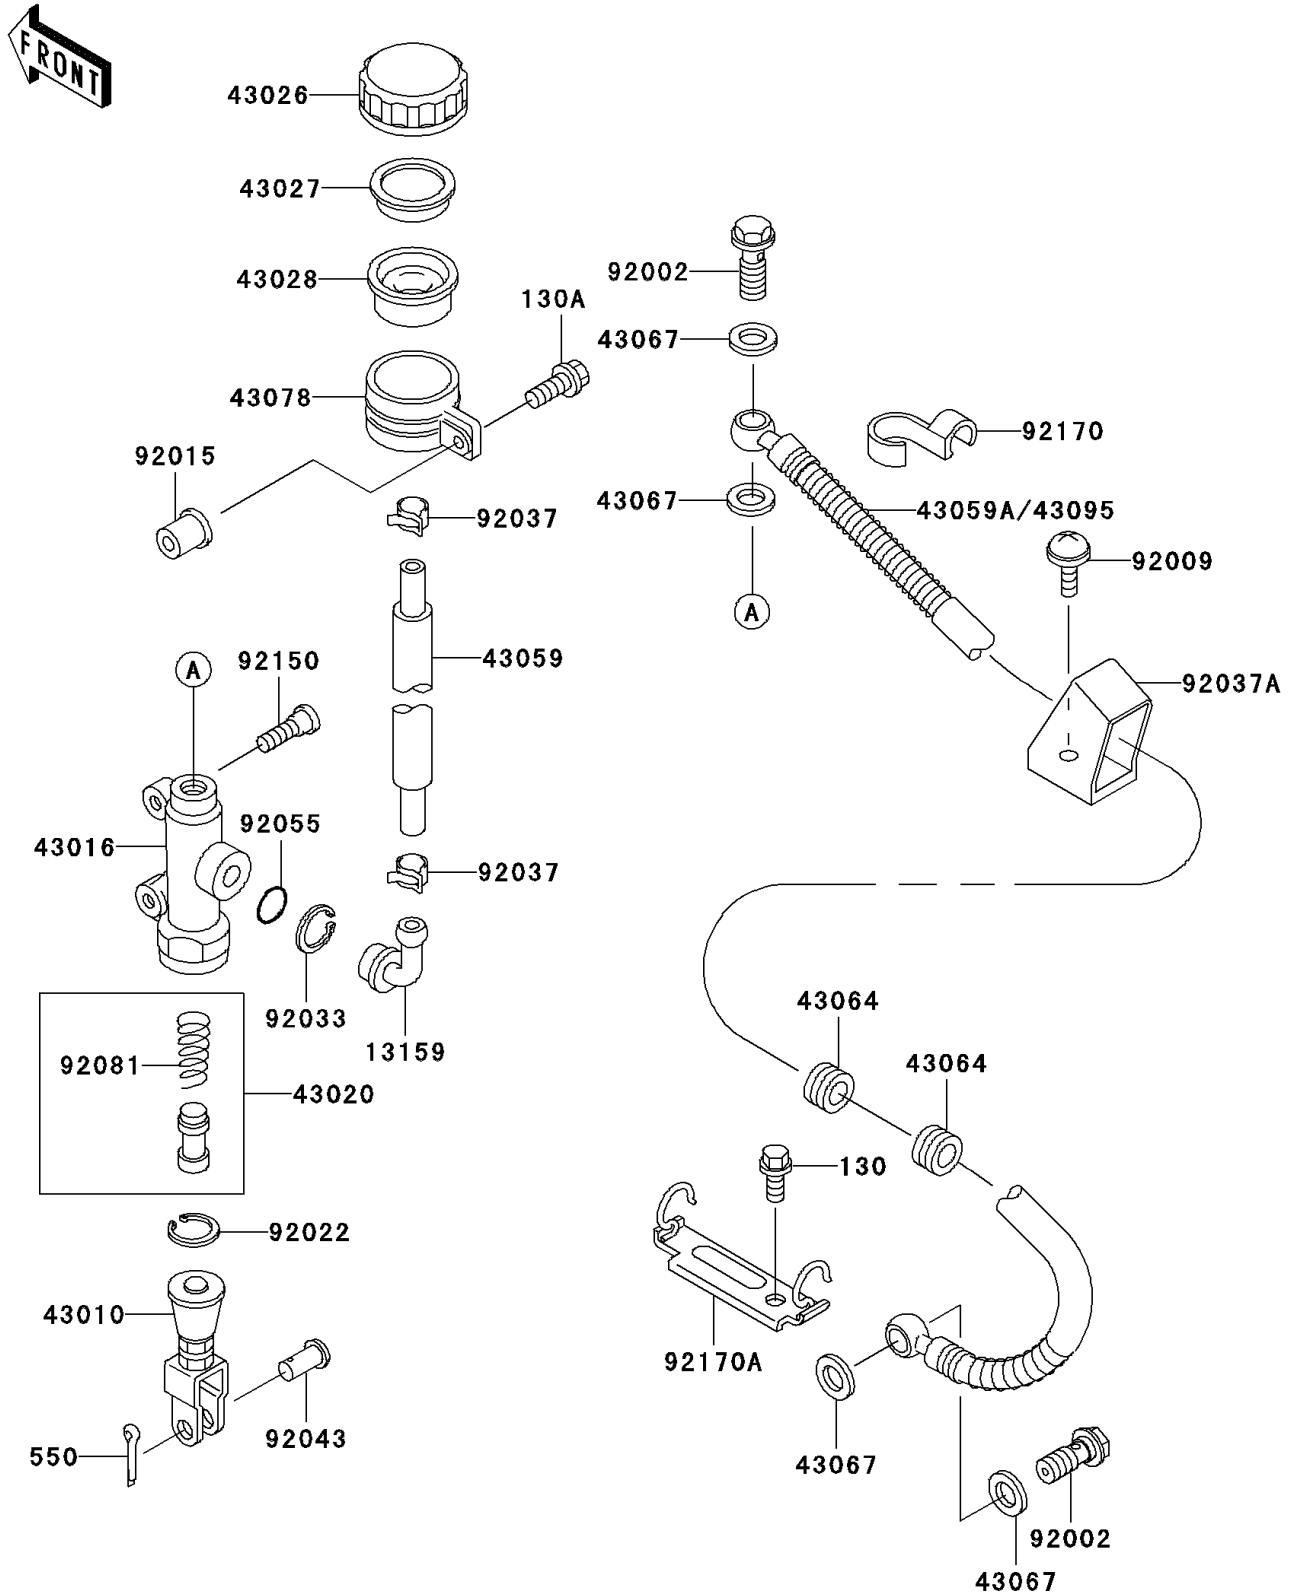

2000 Ninja[®] ZX[™]-7R

PARTS DIAGRAM

Rear Master Cylinder

F2293

2000 Ninja® ZX™-7R

PARTS LIST

Rear Master Cylinder

ITEM NAME

PART NUMBER

QUANTITY
