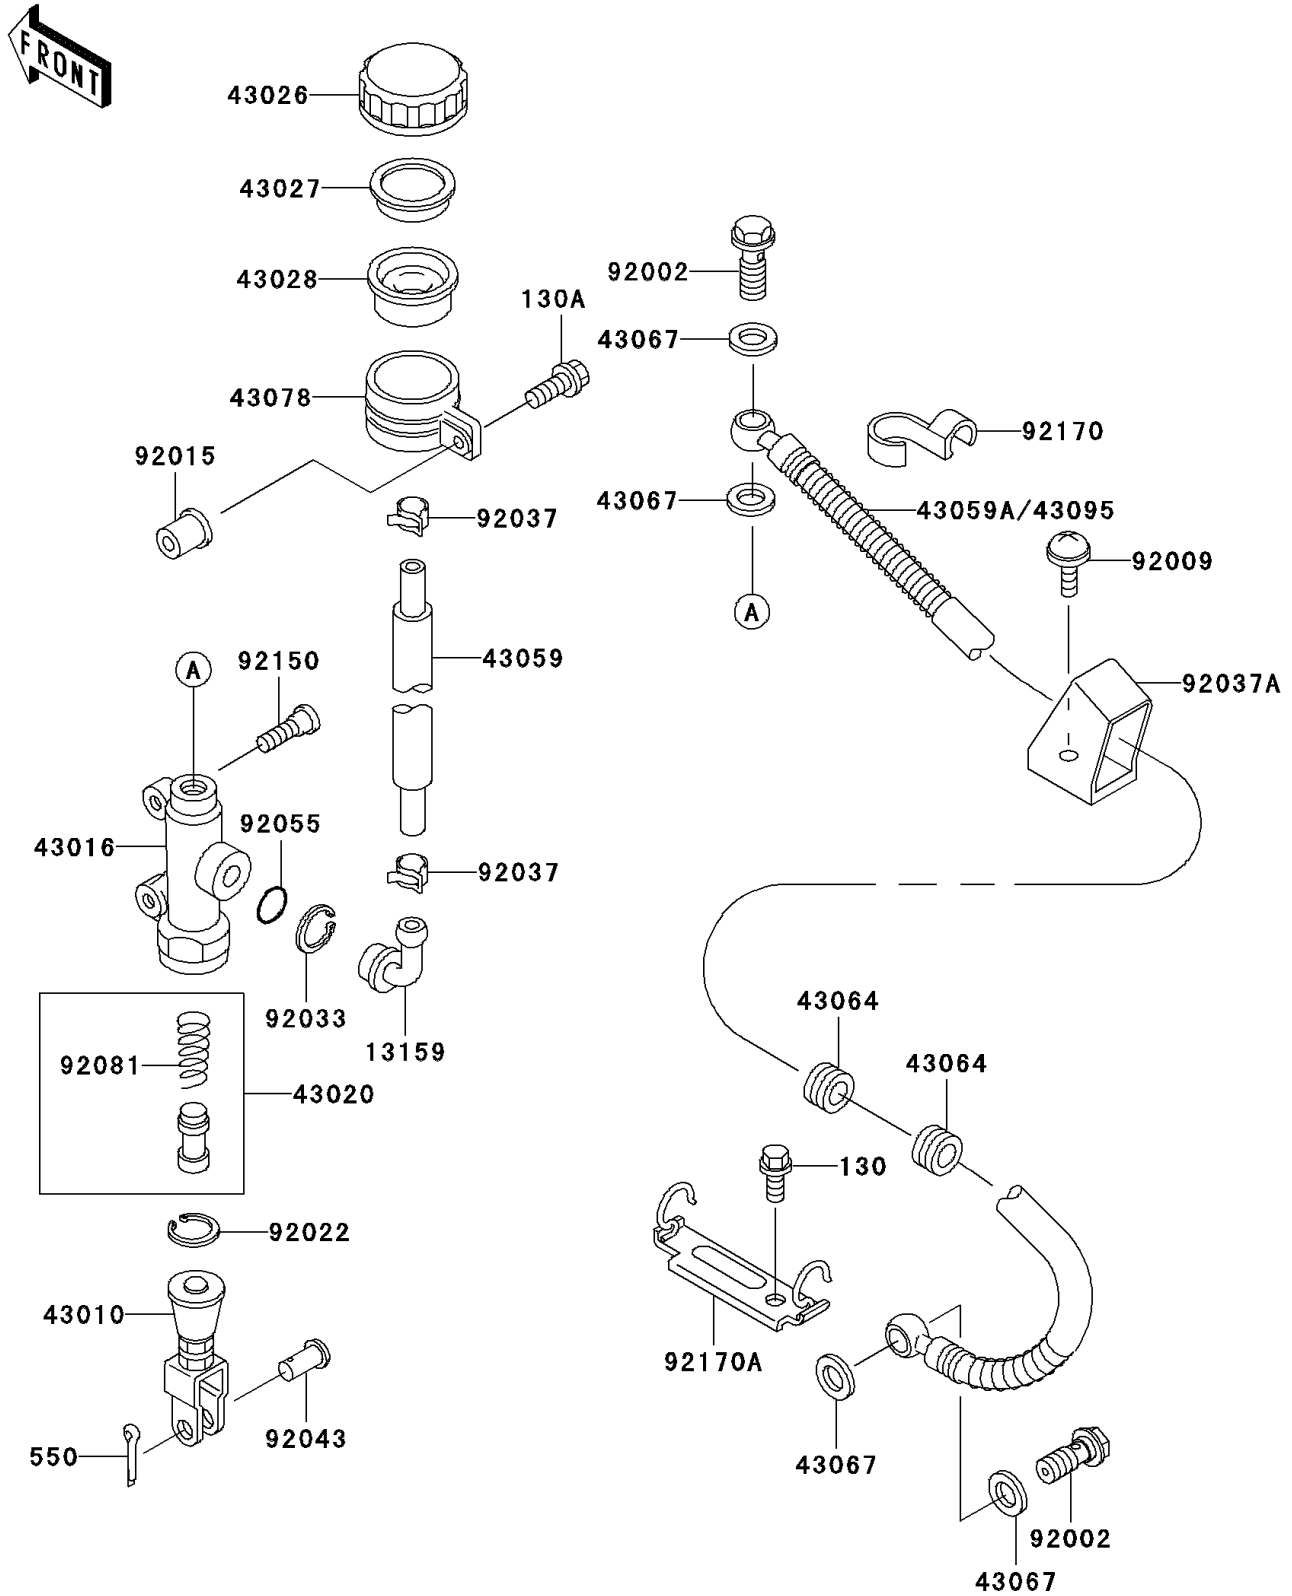

2000 Ninja® ZX™-7R

PARTS DIAGRAM

Rear Master Cylinder

F2293

2000 Ninja® ZX™-7R

PARTS LIST

Rear Master Cylinder

ITEM NAME	PART NUMBER	QUANTITY
BOLT-FLANGED (Ref # 130)	130J0610	1
BOLT-FLANGED,6X25 (Ref # 130A)	130J0625	1
PIN-COTTER,2.0X15 (Ref # 550)	550D2015	1
CONNECTOR,RR MASTER CYLINDER (Ref # 13159)	13159-1052	1
ROD-ASSY-BRAKE (Ref # 43010)	43010-1062	1
CYLINDER-MASTER,RR (Ref # 43016)	43016-1212	1
PISTON-COMP-BRAKE (Ref # 43020)	43020-1057	1
CAP-BRAKE (Ref # 43026)	43026-1051	1
PLATE-DIAPHRAGM (Ref # 43027)	43027-1051	1
DIAPHRAGM,MASTER CYLINDER (Ref # 43028)	43028-1057	1
HOSE-BRAKE,RR MASTER CYLINDER (Ref # 43059)	43059-1911	1
HOSE-BRAKE,RR (Ref # 43059A)	43059-1938	1
GROMMET,HOSE CLAMP (Ref # 43064)	43064-006	2
WASHER,10.5X15X1.5 (Ref # 43067)	43067-001	4
RESERVOIR,RR MASTER CYLINDER (Ref # 43078)	43078-1082	1
BOLT,OIL,L=23 (Ref # 92002)	92002-1888	2
SCREW,6X10 (Ref # 92009)	92009-1661	1
NUT (Ref # 92015)	92015-1700	1
WASHER,CIRCRIP (Ref # 92022)	92022-1601	1
RING-SNAP,20.5MM (Ref # 92033)	92033-1186	1
CLAMP,BRAKE HOSE (Ref # 92037)	92037-1547	2
CLAMP,HOSE (Ref # 92037A)	92037-1896	1
PIN,8MM (Ref # 92043)	92043-1303	1
RING-O,MASTER CYLINDER (Ref # 92055)	92055-1251	1
SPRING,MASTER CYLINDER (Ref # 92081)	92081-1737	1
BOLT,SOCKET,8X25 (Ref # 92150)	92150-1837	2
CLAMP,HOSE (Ref # 92170)	92170-1097	1
CLAMP,HOSE (Ref # 92170A)	92170-1367	1