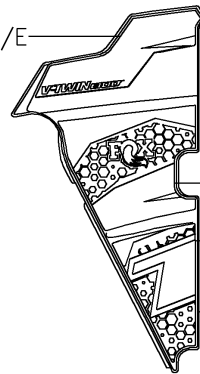

2023 TERYX4™ S LE

PARTS DIAGRAM

Decals(Red)(JPFNN/JPFNL)

F2861D

56052

Ref. Front Fender(s)

56076B/E

56076C/F

56076D/G

Ref. Frame Fittings
(Front)

56076N/O

Ref. Rear Fender(s)

Ref. Front Fender(s)

56076H/J

56076I/K

Ref. Door