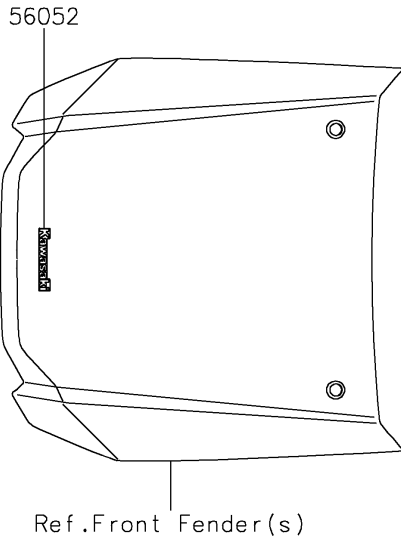

2023 Teryx4

PARTS DIAGRAM

Decals(Red)(JPFNN/JPFNL)

F2861D

2023 Teryx4

PARTS LIST

Decals(Red)(JPFNN/JPFNL)

ITEM NAME	PART NUMBER	QUANTITY
MARK,KAWASAKI (Ref # 56052)	56052-0928	1
MARK,FR FENDER,TERYX4S (Ref # 56054)	56054-3810	2
PATTERN,FR FENDER,LH (Ref # 56076)	56076-2185	1
PATTERN,FR FENDER,RH (Ref # 56076A)	56076-2186	1
PATTERN,SIDE GUARD,LH,UPP (Ref # 56076B)	56076-4167	1
PATTERN,SIDE GUARD,LH,CNT (Ref # 56076C)	56076-4168	1
PATTERN,SIDE GUARD,LH,LWR (Ref # 56076D)	56076-4169	1
PATTERN,SIDE GUARD,RH,UPP (Ref # 56076E)	56076-4170	1
PATTERN,SIDE GUARD,RH,CNT (Ref # 56076F)	56076-4171	1
PATTERN,SIDE GUARD,RH,LWR (Ref # 56076G)	56076-4172	1
PATTERN,FR DOOR COVER,LH,CNT (Ref # 56076H)	56076-4173	1
PATTERN,FR DOOR COVER,LH,LWR (Ref # 56076I)	56076-4174	1
PATTERN,FR DOOR COVER,RH,CNT (Ref # 56076J)	56076-4175	1
PATTERN,FR DOOR COVER,RH,LWR (Ref # 56076K)	56076-4176	1
PATTERN,RR DOOR COVER,LH (Ref # 56076L)	56076-4177	1
PATTERN,RR DOOR COVER,RH (Ref # 56076M)	56076-4178	1
PATTERN,RR FENDER,LH (Ref # 56076N)	56076-4179	1
PATTERN,RR FENDER,RH (Ref # 56076O)	56076-4180	1