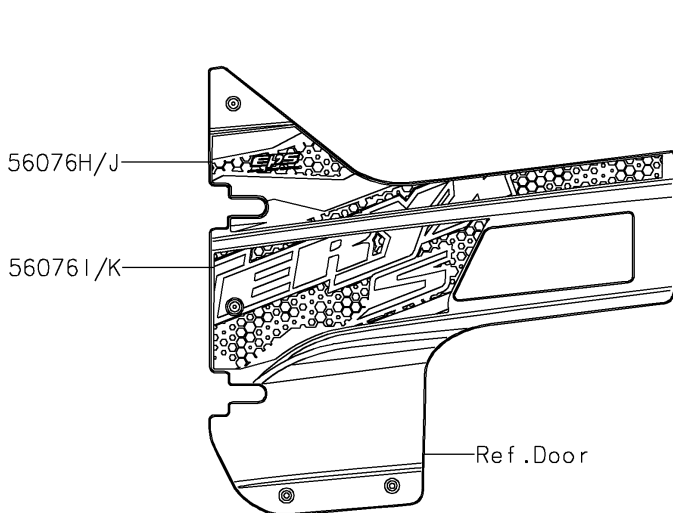

2023 Teryx4

PARTS DIAGRAM

Decals(Red)(JPFNN/JPFNL)

F2861D

2023 Teryx4

PARTS LIST

Decals(Red)(JPFNN/JPFNL)

ITEM NAME	PART NUMBER	QUANTITY
MARK,KAWASAKI (Ref # 56052)	56052-0928	1
MARK,FR FENDER,TERYX4S (Ref # 56054)	56054-3810	2
PATTERN,FR FENDER,LH (Ref # 56076)	56076-2185	1
PATTERN,FR FENDER,RH (Ref # 56076A)	56076-2186	1
PATTERN,SIDE GUARD,LH,UPP (Ref # 56076B)	56076-4167	1
PATTERN,SIDE GUARD,LH,CNT (Ref # 56076C)	56076-4168	1
PATTERN,SIDE GUARD,LH,LWR (Ref # 56076D)	56076-4169	1
PATTERN,SIDE GUARD,RH,UPP (Ref # 56076E)	56076-4170	1
PATTERN,SIDE GUARD,RH,CNT (Ref # 56076F)	56076-4171	1
PATTERN,SIDE GUARD,RH,LWR (Ref # 56076G)	56076-4172	1
PATTERN,FR DOOR COVER,LH,CNT (Ref # 56076H)	56076-4173	1
PATTERN,FR DOOR COVER,LH,LWR (Ref # 56076I)	56076-4174	1
PATTERN,FR DOOR COVER,RH,CNT (Ref # 56076J)	56076-4175	1
PATTERN,FR DOOR COVER,RH,LWR (Ref # 56076K)	56076-4176	1
PATTERN,RR DOOR COVER,LH (Ref # 56076L)	56076-4177	1
PATTERN,RR DOOR COVER,RH (Ref # 56076M)	56076-4178	1
PATTERN,RR FENDER,LH (Ref # 56076N)	56076-4179	1
PATTERN,RR FENDER,RH (Ref # 56076O)	56076-4180	1