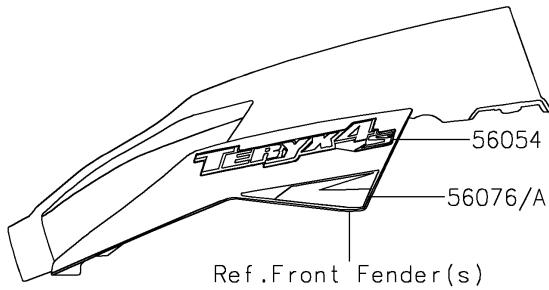

2023 Teryx4

PARTS DIAGRAM

Decals(Red)(JPFNN/JPFNL)

F2861D

2023 Teryx4

PARTS LIST

Decals(Red)(JPFNN/JPFNL)

ITEM NAME	PART NUMBER	QUANTITY
MARK,KAWASAKI (Ref # 56052)	56052-0928	1
MARK,FR FENDER,TERYX4S (Ref # 56054)	56054-3810	2
PATTERN,FR FENDER,LH (Ref # 56076)	56076-2185	1
PATTERN,FR FENDER,RH (Ref # 56076A)	56076-2186	1
PATTERN,SIDE GUARD,LH,UPP (Ref # 56076B)	56076-4167	1
PATTERN,SIDE GUARD,LH,CNT (Ref # 56076C)	56076-4168	1
PATTERN,SIDE GUARD,LH,LWR (Ref # 56076D)	56076-4169	1
PATTERN,SIDE GUARD,RH,UPP (Ref # 56076E)	56076-4170	1
PATTERN,SIDE GUARD,RH,CNT (Ref # 56076F)	56076-4171	1
PATTERN,SIDE GUARD,RH,LWR (Ref # 56076G)	56076-4172	1
PATTERN,FR DOOR COVER,LH,CNT (Ref # 56076H)	56076-4173	1
PATTERN,FR DOOR COVER,LH,LWR (Ref # 56076I)	56076-4174	1
PATTERN,FR DOOR COVER,RH,CNT (Ref # 56076J)	56076-4175	1
PATTERN,FR DOOR COVER,RH,LWR (Ref # 56076K)	56076-4176	1
PATTERN,RR DOOR COVER,LH (Ref # 56076L)	56076-4177	1
PATTERN,RR DOOR COVER,RH (Ref # 56076M)	56076-4178	1
PATTERN,RR FENDER,LH (Ref # 56076N)	56076-4179	1
PATTERN,RR FENDER,RH (Ref # 56076O)	56076-4180	1