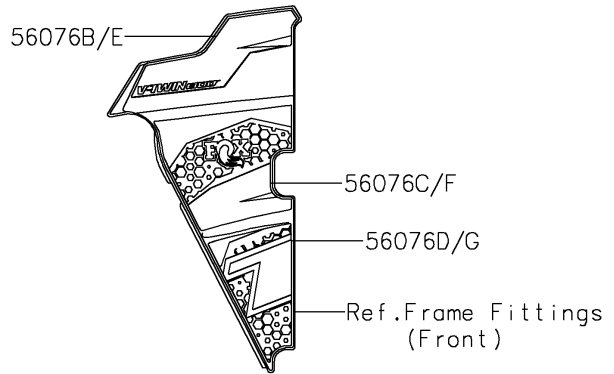

2023 Teryx4

PARTS DIAGRAM

Decals(Red)(JPFNN/JPFNL)

F2861D

2023 Teryx4

PARTS LIST

Decals(Red)(JPFNN/JPFNL)

ITEM NAME	PART NUMBER	QUANTITY
MARK,KAWASAKI (Ref # 56052)	56052-0928	1
MARK,FR FENDER,TERYX4S (Ref # 56054)	56054-3810	2
PATTERN,FR FENDER,LH (Ref # 56076)	56076-2185	1
PATTERN,FR FENDER,RH (Ref # 56076A)	56076-2186	1
PATTERN,SIDE GUARD,LH,UPP (Ref # 56076B)	56076-4167	1
PATTERN,SIDE GUARD,LH,CNT (Ref # 56076C)	56076-4168	1
PATTERN,SIDE GUARD,LH,LWR (Ref # 56076D)	56076-4169	1
PATTERN,SIDE GUARD,RH,UPP (Ref # 56076E)	56076-4170	1
PATTERN,SIDE GUARD,RH,CNT (Ref # 56076F)	56076-4171	1
PATTERN,SIDE GUARD,RH,LWR (Ref # 56076G)	56076-4172	1
PATTERN,FR DOOR COVER,LH,CNT (Ref # 56076H)	56076-4173	1
PATTERN,FR DOOR COVER,LH,LWR (Ref # 56076I)	56076-4174	1
PATTERN,FR DOOR COVER,RH,CNT (Ref # 56076J)	56076-4175	1
PATTERN,FR DOOR COVER,RH,LWR (Ref # 56076K)	56076-4176	1
PATTERN,RR DOOR COVER,LH (Ref # 56076L)	56076-4177	1
PATTERN,RR DOOR COVER,RH (Ref # 56076M)	56076-4178	1
PATTERN,RR FENDER,LH (Ref # 56076N)	56076-4179	1
PATTERN,RR FENDER,RH (Ref # 56076O)	56076-4180	1