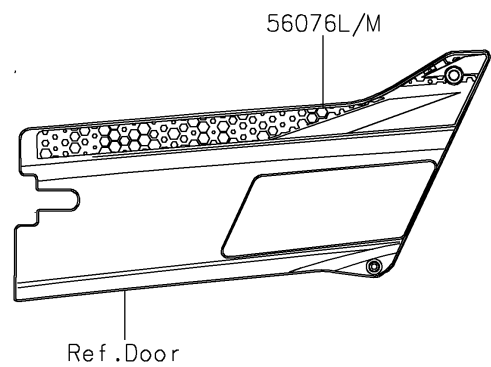

2023 Teryx4

PARTS DIAGRAM

Decals(Red)(JPFNN/JPFNL)

F2861D

2023 Teryx4

PARTS LIST

Decals(Red)(JPFNN/JPFNL)

ITEM NAME	PART NUMBER	QUANTITY
MARK,KAWASAKI (Ref # 56052)	56052-0928	1
MARK,FR FENDER,TERYX4S (Ref # 56054)	56054-3810	2
PATTERN,FR FENDER,LH (Ref # 56076)	56076-2185	1
PATTERN,FR FENDER,RH (Ref # 56076A)	56076-2186	1
PATTERN,SIDE GUARD,LH,UPP (Ref # 56076B)	56076-4167	1
PATTERN,SIDE GUARD,LH,CNT (Ref # 56076C)	56076-4168	1
PATTERN,SIDE GUARD,LH,LWR (Ref # 56076D)	56076-4169	1
PATTERN,SIDE GUARD,RH,UPP (Ref # 56076E)	56076-4170	1
PATTERN,SIDE GUARD,RH,CNT (Ref # 56076F)	56076-4171	1
PATTERN,SIDE GUARD,RH,LWR (Ref # 56076G)	56076-4172	1
PATTERN,FR DOOR COVER,LH,CNT (Ref # 56076H)	56076-4173	1
PATTERN,FR DOOR COVER,LH,LWR (Ref # 56076I)	56076-4174	1
PATTERN,FR DOOR COVER,RH,CNT (Ref # 56076J)	56076-4175	1
PATTERN,FR DOOR COVER,RH,LWR (Ref # 56076K)	56076-4176	1
PATTERN,RR DOOR COVER,LH (Ref # 56076L)	56076-4177	1
PATTERN,RR DOOR COVER,RH (Ref # 56076M)	56076-4178	1
PATTERN,RR FENDER,LH (Ref # 56076N)	56076-4179	1
PATTERN,RR FENDER,RH (Ref # 56076O)	56076-4180	1