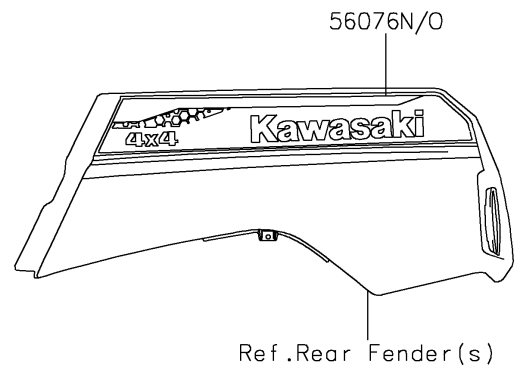

2023 Teryx4

PARTS DIAGRAM

Decals(Red)(JPFNN/JPFNL)

F2861D

2023 Teryx4

PARTS LIST

Decals(Red)(JPFNN/JPFNL)

ITEM NAME	PART NUMBER	QUANTITY
MARK,KAWASAKI (Ref # 56052)	56052-0928	1
MARK,FR FENDER,TERYX4S (Ref # 56054)	56054-3810	2
PATTERN,FR FENDER,LH (Ref # 56076)	56076-2185	1
PATTERN,FR FENDER,RH (Ref # 56076A)	56076-2186	1
PATTERN,SIDE GUARD,LH,UPP (Ref # 56076B)	56076-4167	1
PATTERN,SIDE GUARD,LH,CNT (Ref # 56076C)	56076-4168	1
PATTERN,SIDE GUARD,LH,LWR (Ref # 56076D)	56076-4169	1
PATTERN,SIDE GUARD,RH,UPP (Ref # 56076E)	56076-4170	1
PATTERN,SIDE GUARD,RH,CNT (Ref # 56076F)	56076-4171	1
PATTERN,SIDE GUARD,RH,LWR (Ref # 56076G)	56076-4172	1
PATTERN,FR DOOR COVER,LH,CNT (Ref # 56076H)	56076-4173	1
PATTERN,FR DOOR COVER,LH,LWR (Ref # 56076I)	56076-4174	1
PATTERN,FR DOOR COVER,RH,CNT (Ref # 56076J)	56076-4175	1
PATTERN,FR DOOR COVER,RH,LWR (Ref # 56076K)	56076-4176	1
PATTERN,RR DOOR COVER,LH (Ref # 56076L)	56076-4177	1
PATTERN,RR DOOR COVER,RH (Ref # 56076M)	56076-4178	1
PATTERN,RR FENDER,LH (Ref # 56076N)	56076-4179	1
PATTERN,RR FENDER,RH (Ref # 56076O)	56076-4180	1