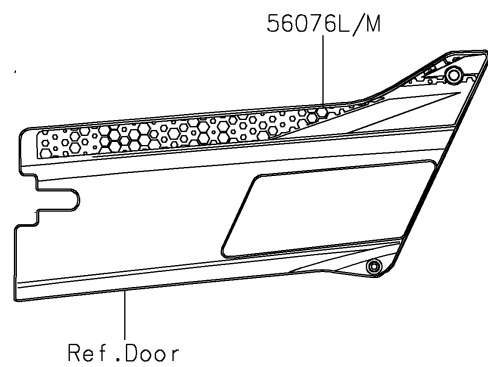

2022 Teryx4 Camo

PARTS DIAGRAM

Decals(Green)(JNFNN/JNFNL)

F2861

Ref. Front Fender(s)

Ref. Front Fender(s)

Ref. Rear Fender(s)

Ref. Door