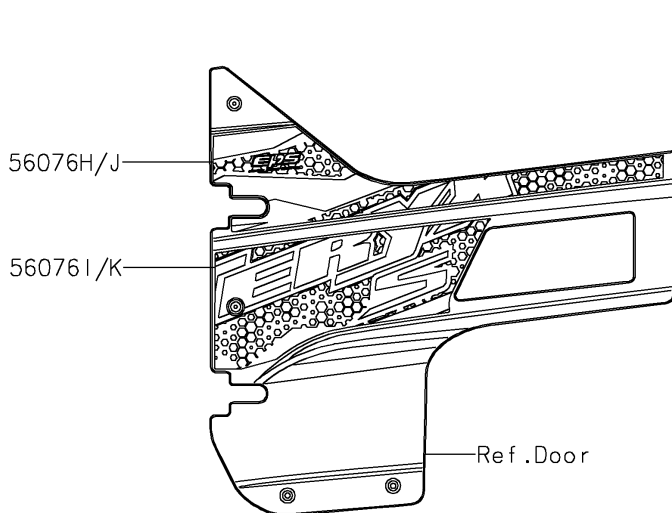

2022 Teryx4 Camo

PARTS DIAGRAM

Decals(Green)(JNFNN/JNFNL)

F2861

Ref. Front Fender(s)

Ref. Front Fender(s)

Ref. Rear Fender(s)

Ref. Door