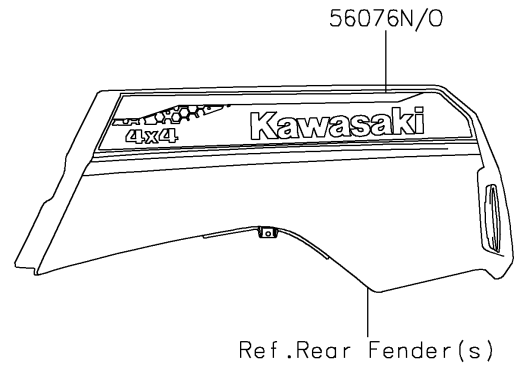

2022 Teryx4 Camo

PARTS DIAGRAM

Decals(Green)(JNFNN/JNFNL)

F2861

Ref. Front Fender(s)

Ref. Front Fender(s)

Ref. Rear Fender(s)

Ref. Door