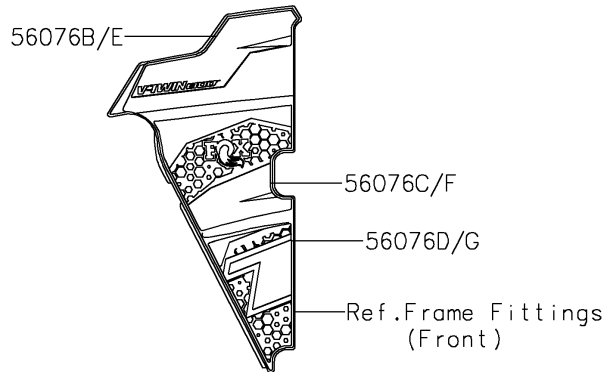

2022 Teryx4 Camo

PARTS DIAGRAM

Decals(Green)(JNFNN/JNFNL)

F2861

Ref. Front Fender(s)

Ref. Front Fender(s)

Ref. Rear Fender(s)

Ref. Door

Ref. Door

2022 Teryx4 Camo

PARTS LIST

Decals(Green)(JNFNN/JNFNL)

ITEM NAME

PART NUMBER

QUANTITY
