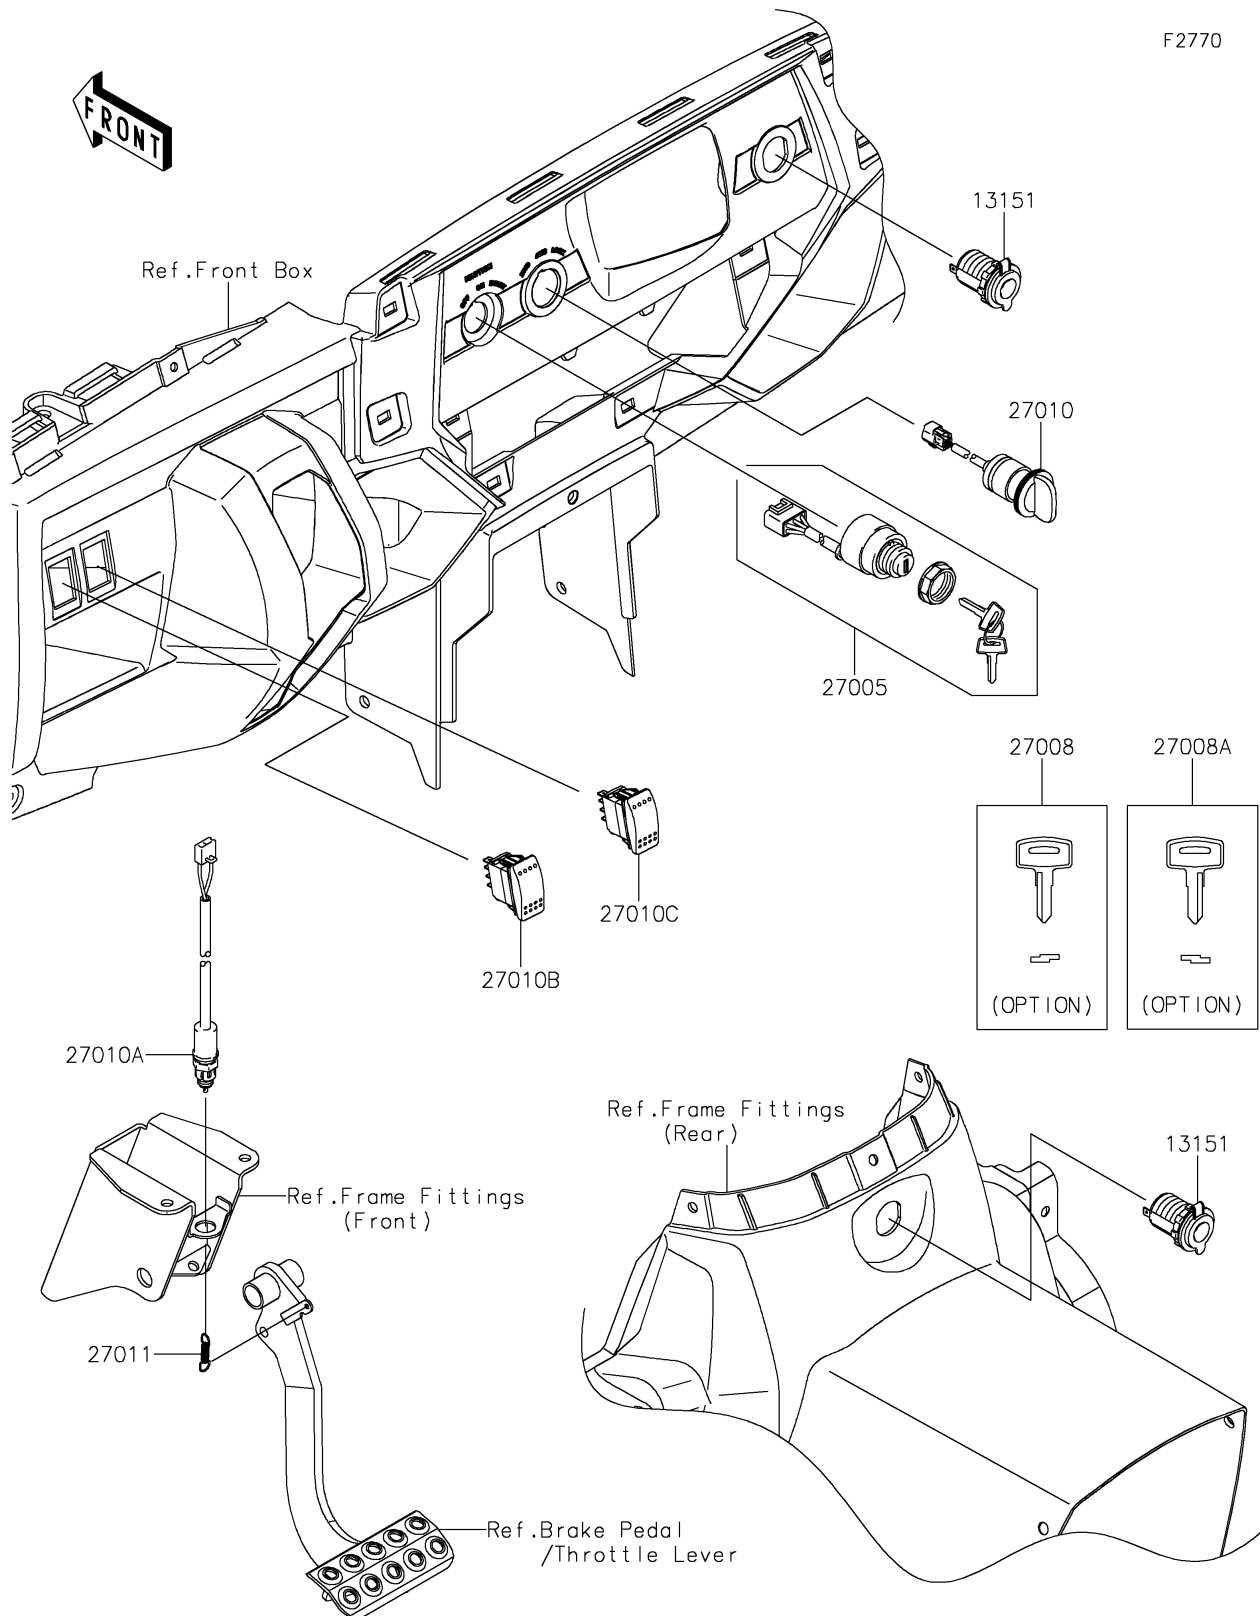

2022 TERYX4™

PARTS DIAGRAM

Ignition Switch

F2770

2022 TERYX4™

PARTS LIST

Ignition Switch

Kawasaki

Let the Good Times Roll®

ITEM NAME

PART NUMBER

QUANTITY
